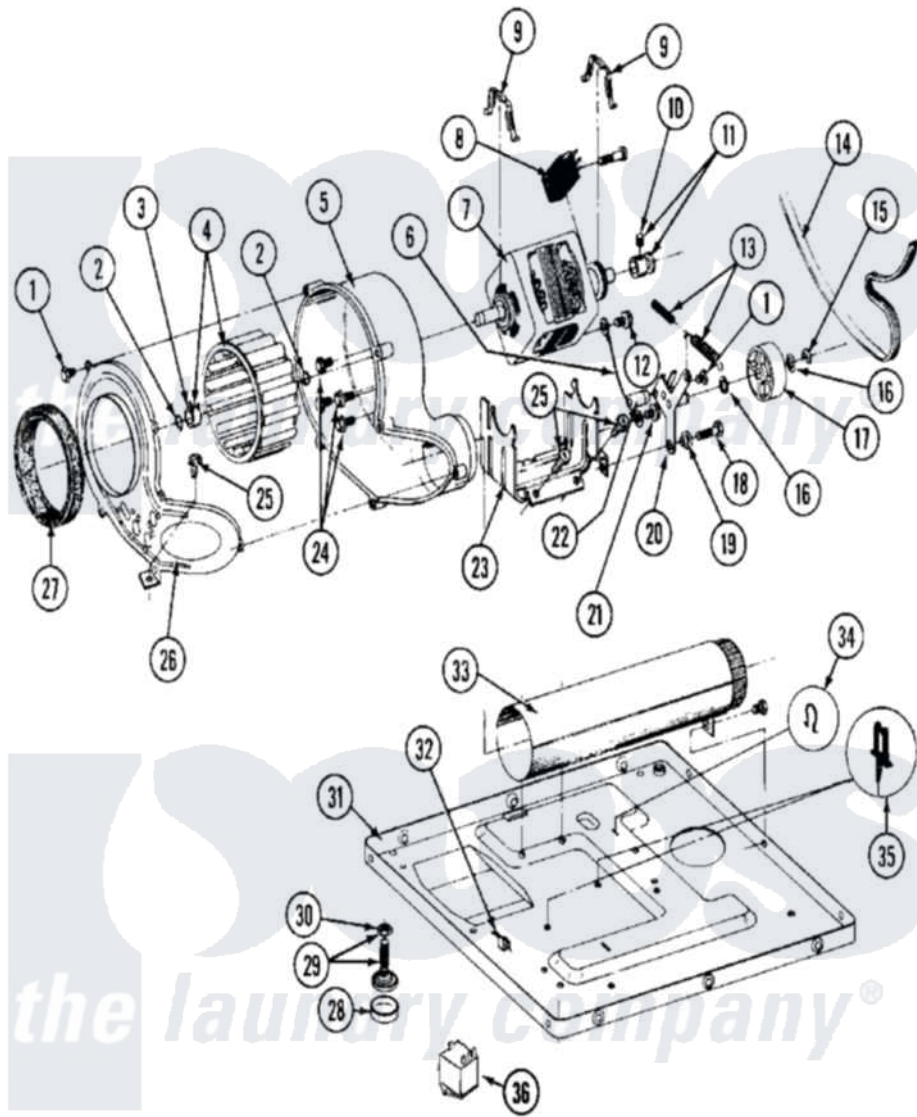

Maytag MDE26CSAGG 08 - MOTOR DRIVE, BLOWER & BASE FRAME

Maytag Residential Maytag MDE26CSAGG Dryer Parts Parts Diagram 08 - MOTOR DRIVE, BLOWER & BASE FRAME
 Click on the part number to view part

Item	Original Part Number	Replaced By	Status	Part Description
001	Y312961	W10116751		Screw
002	410233	9703438		Ring-Retrn
003	312967			Clamp, Blower Housing
004	Y303836			Blower Wheel Assembly And Clamp
005	Y312893			Housing, Blower
006	901220			Ground Wire
007	Y304656		Not Available	MOTOR (240V 50HZ)
008	NLA		Not Available	PART NOT USED
"	Y303877		Not Available	SWITCH, MOTOR EXTERNAL START No.303358-2, No.303358-4, 303358-7
"	Y303879			Switch, Motor External Start
009	Y015825			Clip, Motor To Motor Support
010	Y053241			Set Screw, Motor Pulley
011	305186			Pulley, Motor
012	910343	488234		Screw 8-32 X 1/4

013	Y303945		IDLER SPRING ASSY. W/PLUG
014	Y312959		Poly "V" Belt For Tumbler
015	312958	354987	Ring, Retaining
016	Y312527		Washer, Idler Shaft
017	Y303705	6-3037050	Pulley- ID
018	Y014874		Screw, Idler Arm And Sleeve
019	Y312894	315772	Sleeve, Idler Arm
020	Y303363	6-3033630	Idler Arm
021	211294	90767	Screw, 8A X 3/8 HeX Washer Head Tapping
022	Y313582	W10116756	Spacer
023	NLA	Not Available	SUPPORT, MOTOR
024	Y310632	1163839	Screw
025	Y313561		Screw----NA
026	314778	Not Available	COVER, BLOWER HOUSING
027	Y312901		Seal, Housing Cover
028	210684		Foot, Adjustable Leg
029	Y302699	22003428	Leg, Adjustable
030	210385		Lock Nut For Adjustable Leg
031	Y303361	Not Available	BASE ASSY. (UPPER & LOWER)
032	Y310376		Clip, Door Switch Harness
033	Y303442		EXHAUST DUCT ASSEMBLY
034	410490		Spring, Retainer Wire Harness
035	Y313262	W10116752	Retainer-