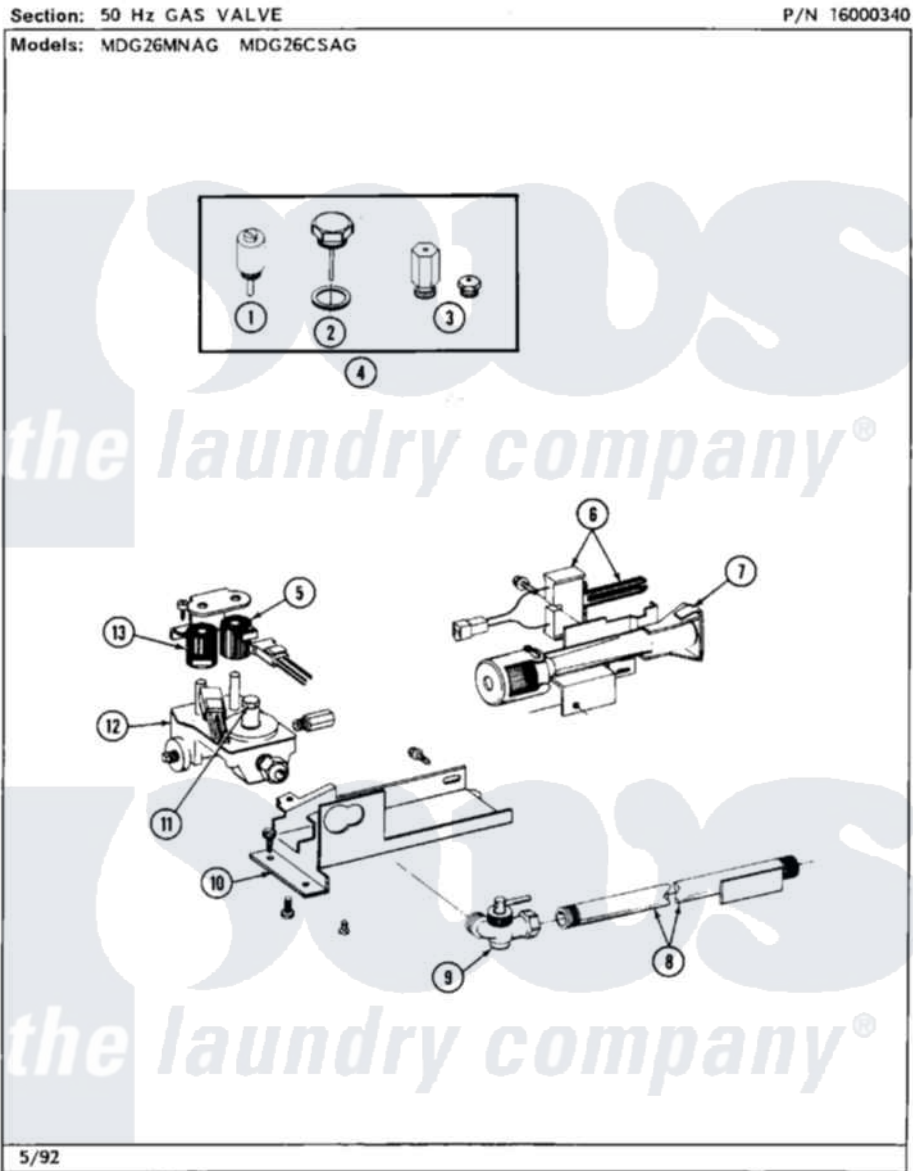

Maytag MDE26CSAGG 10 - 50 HZ CONVERSION LIST

36

[Maytag Residential Maytag MDE26CSAGG Dryer Parts](#) Parts Diagram 10 - 50 HZ CONVERSION LIST
 Click on the part number to view part

Item	Original Part Number	Replaced By	Status	Part Description
001	Y304656		Not Available	MOTOR (240V 50HZ)
002	305186			Pulley, Motor
003	NLA		Not Available	PILOT LAMP
004	Y305758			Timer 240-50
005	NLA		Not Available	MAIN WIRE HARNESS
"	Y308297			Wire Harness, Main
006	Y313950			Element, Heater