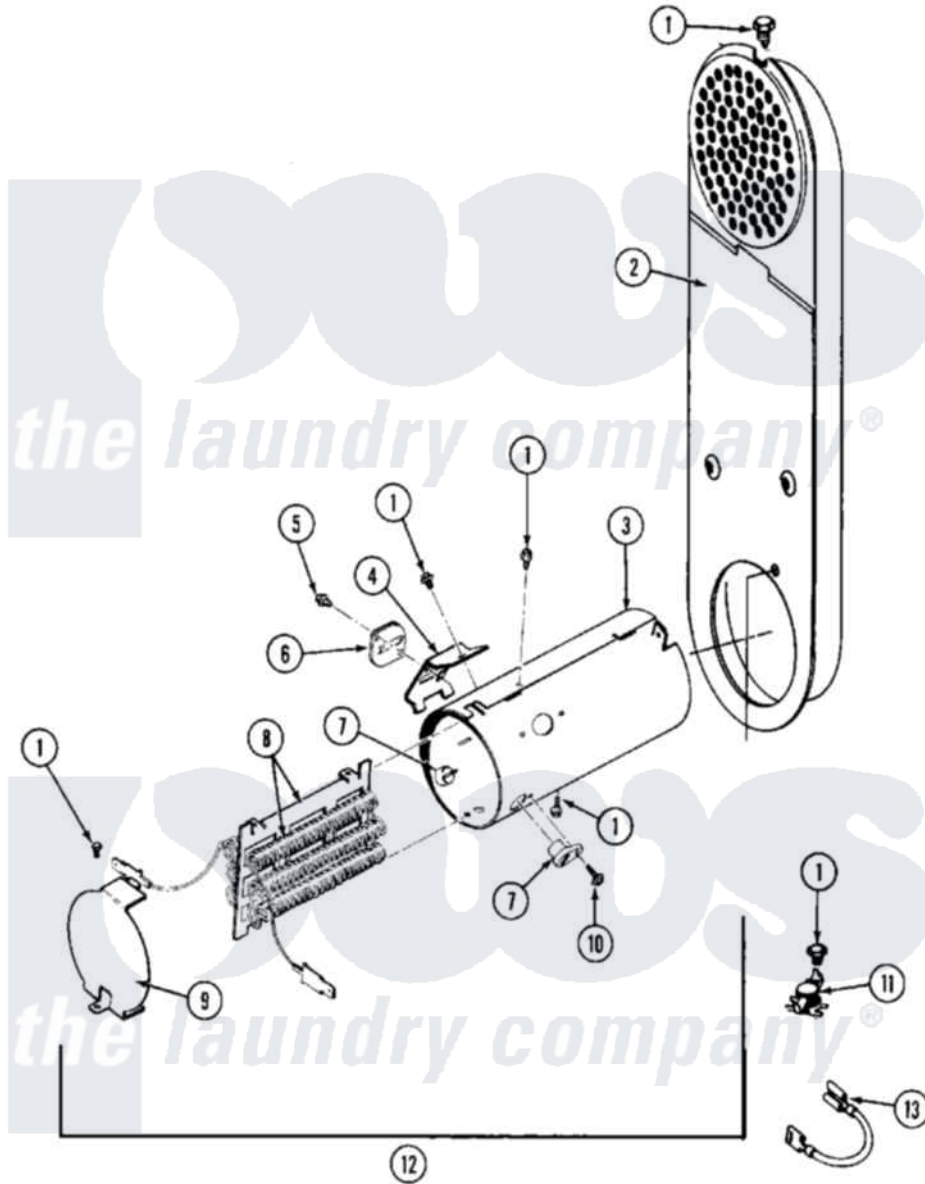

Maytag MDE26CSAGG 11 - HEATER (A0 SERIES)

Maytag Residential Maytag MDE26CSAGG Dryer Parts Parts Diagram 11 - HEATER (A0 SERIES)
 Click on the part number to view part

Item	Original Part Number	Replaced By	Status	Part Description
001	Y303881			Clip And Insulator Assembly
002	307470	Y303778		Heater Assembly Complete
003	Y313576			Heater Chamber, Bottom
004	Y313575		Not Available	HEATER CHAMBER, TOP
005	Y312890			Retainer, Heater Chamber
006	Y313950			Element, Heater
007	304124		Not Available	HEATER SHIELD
008	311484	112432		Nut
009	303396			Thermostat, Hi-Limit
010	NLA		Not Available	INLET DUCT ASSY.
011	Y313270			Insulator For Heater Elemen
012	Y304693			Jumper Wire
013	315046			MOUNTING BRACKET
014	211294	90767		Screw, 8A X 3/8 HeX Washer Head Tapping
015	NLA		Not Available	SCREW
016	Y304596			Terminal Insulator Assembly

017 [307473](#)

Fuse, Thermal

018 [311093](#)

Washer, Terminal Connection

019 [210745](#)

Wire Terminal