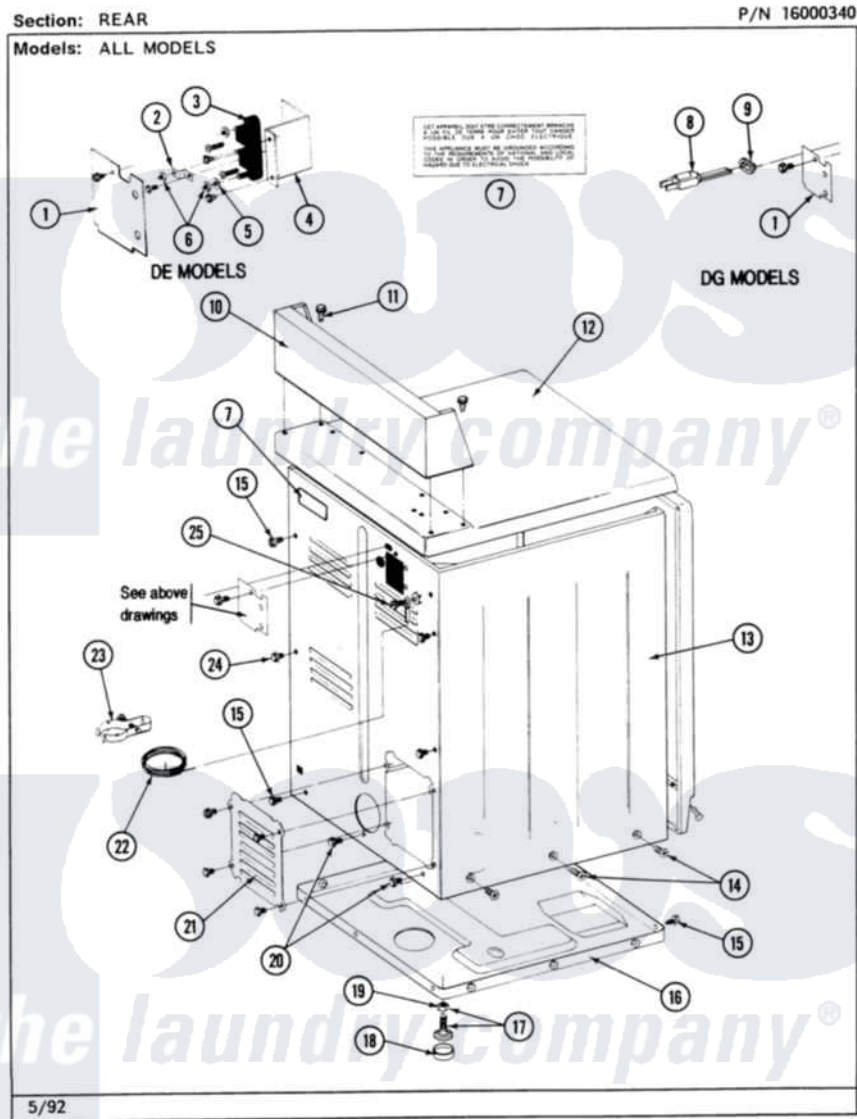

Maytag MDE26CSAGL 02 - REAR

Maytag [Residential Maytag MDE26CSAGL Dryer Parts](#) Parts Diagram 02 - REAR
 Click on the part number to view part

Item	Original Part Number	Replaced By	Status	Part Description
001	Y313561			Screw---NA
"	Y312905		Not Available	COVER, TERMINAL
002	Y311423	489483		Screw 10-32 X 1/2
"	Y312184			Strap, Grounding
003	400008			Block, Terminal
"	Y312209	W10001200		Screw
004	Y313561			Screw---NA
"	Y310632	1163839		Screw
"	Y312904			Bracket, Terminal Block
005	Y311270			Washer, Terminal Block
006	311484	112432		Nut
007	214519			LABEL, ELECTRICAL INSTR. PART NOT USED-GAS MODELS ONLY
008	302521		Not Available	CORD, POWER PART NOT USED-GAS MODELS ONLY
"	305168	33002916		Power Cord, Canadian 240V

009	211881		Grommet, Cord Part Not Used- Gas Models Only
010	NLA	Not Available	CONTROL COVER (WHT)
011	212276	W10116760	Screw
012	307105	Not Available	COVER, TOP ASSY. (WHT)
"	NLA	Not Available	(ALM)
013	NLA	Not Available	CABINET (WHT)
014	213007		Xfor Cabinet See Cabinet, Back
015	Y313561		Screw---NA
016	Y303361	Not Available	BASE ASSY. (UPPER & LOWER)
017	Y305086		Adjustable Leg And Nut
018	Y314137		Foot, Rubber
019	Y052740	62739	Nut, Lock
020	Y310632	1163839	Screw
021	211294	90767	Screw, 8A X 3/8 HeX Washer Head Tapping
"	Y312951	Not Available	ACCESS COVER, BACK
"	Y313559		Screw
022	311155		Ground Wire And Clamp
023	301548		Clamp, Ground Wire
"	NLA	Not Available	SCREW
024	Y310632	1163839	Screw
025	NLA	Not Available	SCREW & WASHER ASSY.