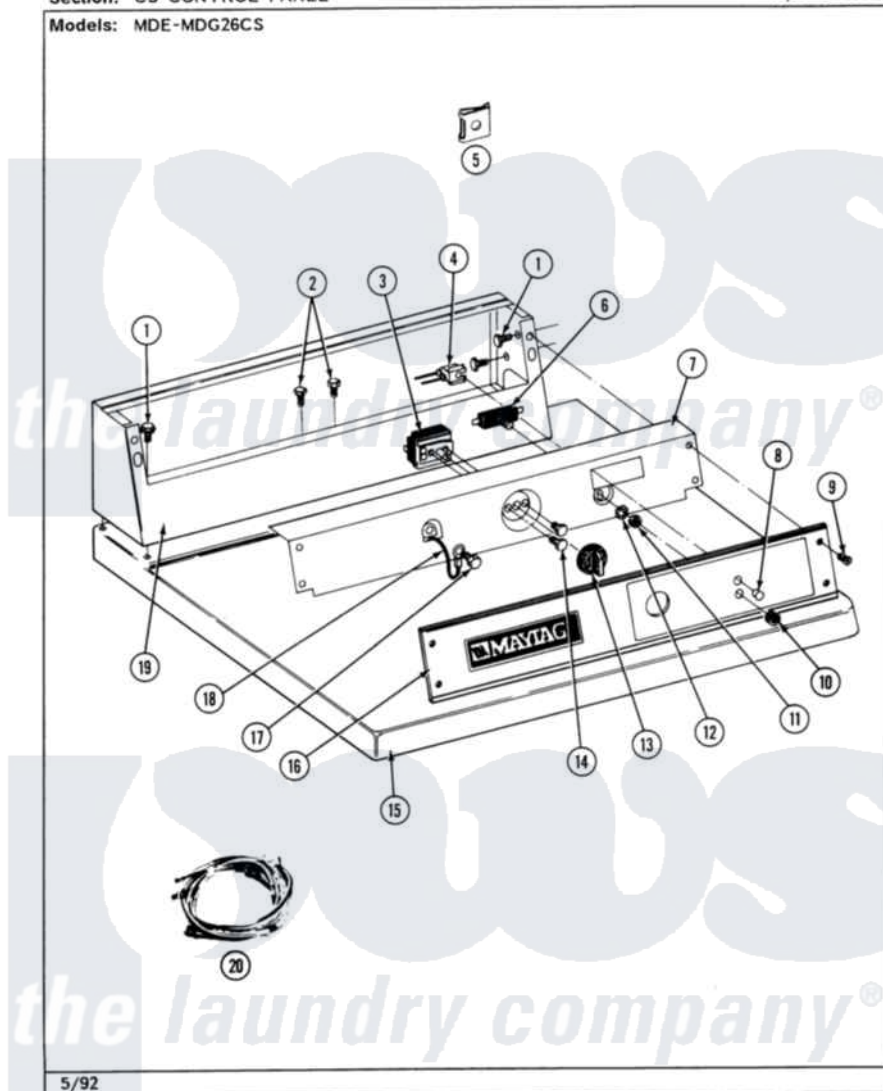

Maytag MDE26CSAGL 03 - CS CONTROL PANEL

Section: CS CONTROL PANEL

P/N 16000340

Models: MDE-MDG26CS

5/92

6

Maytag [Residential Maytag MDE26CSAGL Dryer Parts](#) Parts Diagram 03 - CS CONTROL PANEL
 Click on the part number to view part

Item	Original Part Number	Replaced By	Status	Part Description
001	212276	W10116760		Screw
002	211294	90767		Screw, 8A X 3/8 HeX Washer Head Tapping
003	307237	W10327105		Switch, Cycle Selection
004	NLA		Not Available	LAMP, INDICATOR
005	215003			Fastener, Panel And Bracket
006	306940	W10149462		Switch, Push-To-Start
007	314912		Not Available	BRACKET, CONTROL PANEL (WHT)
"	NLA		Not Available	(ALM)
008	215564			Lens, Indicator Light
009	212277			Screw, No.8 X 1/2 Inch
010	Y312702			Knurled Nut, Start Switch
011	Y312706	422617		Nut
012	312751			Lockwasher, Start Switch
013	306938			Knob, Selector Switch
014	Y313588	488234		Screw 8-32 X 1/4

015	307105	Not Available	COVER, TOP ASSY. (WHT)
"	NLA	Not Available	(ALM)
016	NLA	Not Available	CONTROL PANEL
017	211252		Screw, Ground Wire
018	205810		Wire, Ground
019	NLA	Not Available	CONTROL COVER (WHT)
020	NLA	Not Available	MAIN WIRE HARNESS
"	Y308297		Wire Harness, Main