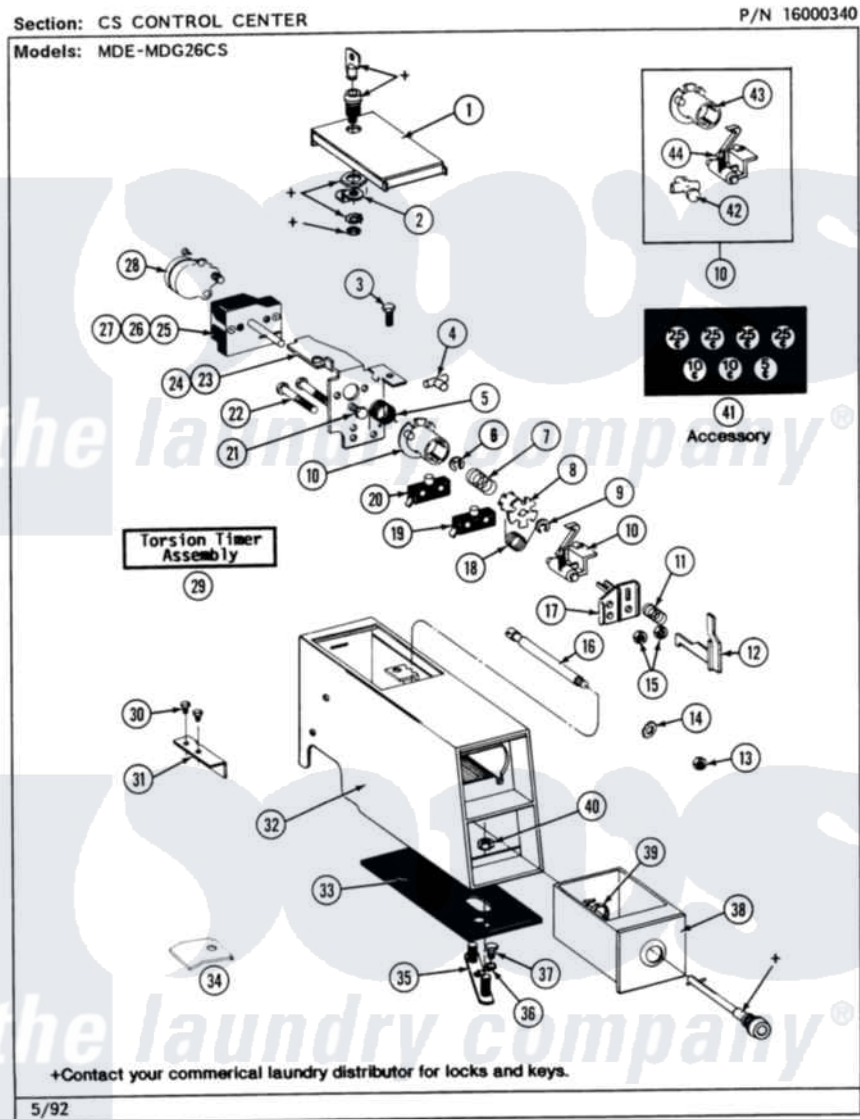

Maytag MDE26CSAGL 04 - CS CONTROL CENTER

14

Maytag [Residential Maytag MDE26CSAGL Dryer Parts](#) Parts Diagram 04 - CS CONTROL CENTER
 Click on the part number to view part

Item	Original Part Number	Replaced By	Status	Part Description
001	203188		Not Available	TIMER ACCESS DOOR (WHT)
"	203188L		Not Available	ACCESS DOOR-ALMOND
"	203188M		Not Available	ACCESS DOOR-HARVEST WHEAT
002	213750	W10133266		Cam-Lock
003	211168	W10139210		Screw, 8-18 X 5/16
004	314335			Peg, Tine Adjustment
005	314331			Spring, Torsion Return
006	Y312270			Clip, Spring Retainer
007	211065			Spring, Index Wheel
008	314330		Not Available	DRIVER FOR INDEX WHEEL (NOT INCLUDED W/KIT)
009	211790			Lock Ring For Timer Shaft
010	306104			Actuator Switch Kit
011	NLA		Not Available	HELICAL SPRING ----N
012	314337	33002968		Slider