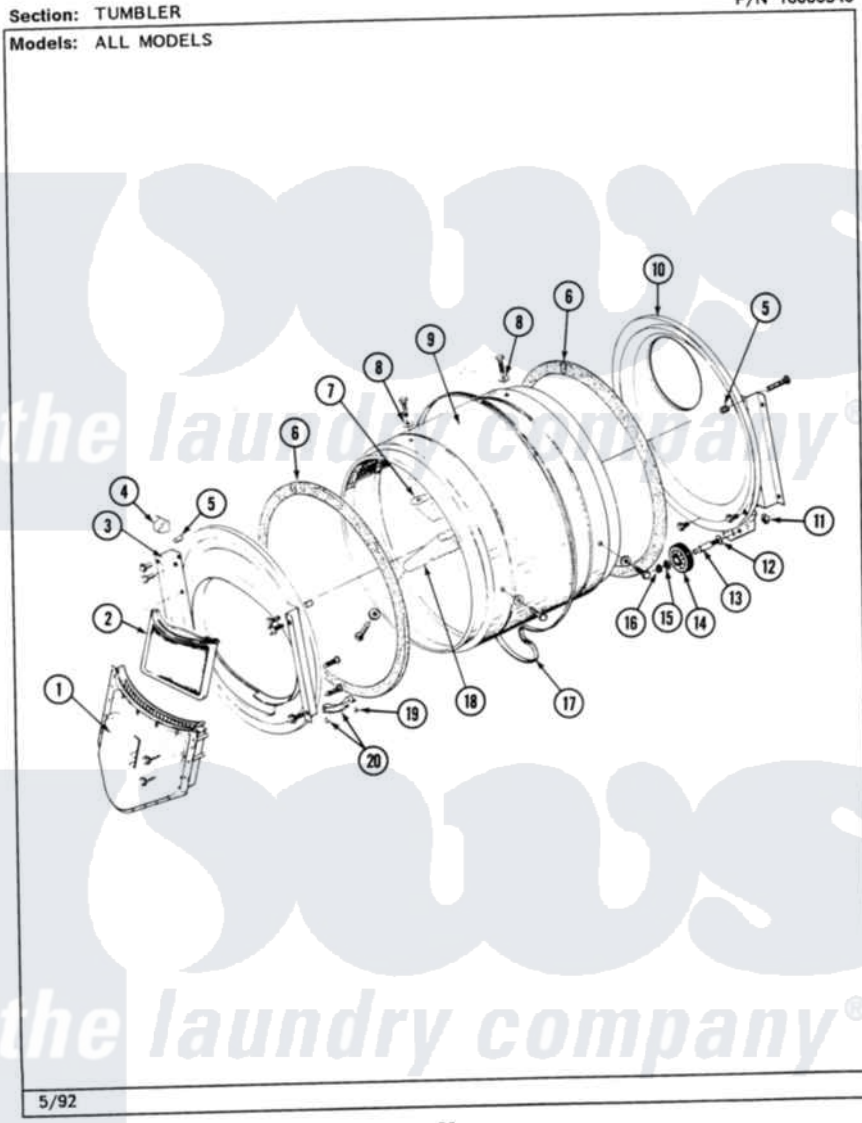

# Maytag MDE26CSAGL 06 - TUMBLER

P/N 16000340

26

Maytag Residential Maytag MDE26CSAGL Dryer Parts Parts Diagram 06 - TUMBLER  
Click on the part number to view part

Item	Original Part Number	Replaced By	Status	Part Description
001	Y307112	<a href="#">33001016</a>		Outlet Duct Assembly
"	Y314110	<a href="#">33002917</a>		Screw, No.10-16
002	307108	<a href="#">33002970</a>		Lint Filte
003	307109	<a href="#">33001179</a>		Front, Tumbler
"	<a href="#">Y313561</a>			Screw---NA
"	NLA		Not Available	SCREW
"	Y310632	<a href="#">1163839</a>		Screw
004	<a href="#">Y310376</a>			Clip, Door Switch Harness
005	NLA		Not Available	COVER, THREAD
006	<a href="#">314820</a>			Seal, Tumbler
007	314803	<a href="#">33001012</a>		Baffle
"	<a href="#">Y310759</a>			Screw, Tumbler Baffles
008	<a href="#">314158</a>			Washer, Baffle To Tumbler
009	306663		Not Available	TUMBLER W/BAFFLES
"	314802		Not Available	TUMBLER W/OUT BAFFLES
010	211294	<a href="#">90767</a>		Screw, 8A X 3/8 HeX Washer Head Tapping

"	Y307114	<a href="#">33001178</a>	Back, Tumbler
"	Y308544	<a href="#">33001178</a>	Back, Tumbler
011	312538	<a href="#">33001443</a>	Nut, Hex
012	Y313347	<a href="#">312535</a>	Washer, Vault Mounting Brk.
013	Y312948	<a href="#">6-3129480</a>	Shaft- Tumbler
014	Y303373	<a href="#">12001541</a>	Drum Roller/Washer Assembly--W
015	<a href="#">312535</a>		Washer, Vault Mounting Brk.
016	410233	<a href="#">9703438</a>	Ring-Retrn
017	<a href="#">Y312959</a>		Poly "V" Belt For Tumbler
018	314804	<a href="#">33001004</a>	Baffle, Tall
"	<a href="#">Y310759</a>		Screw, Tumbler Baffles
019	<a href="#">210720</a>		Rivet, Bearing To Tumbler Fmt
020	<a href="#">306508</a>		Tumbler Bearing Kit ---W