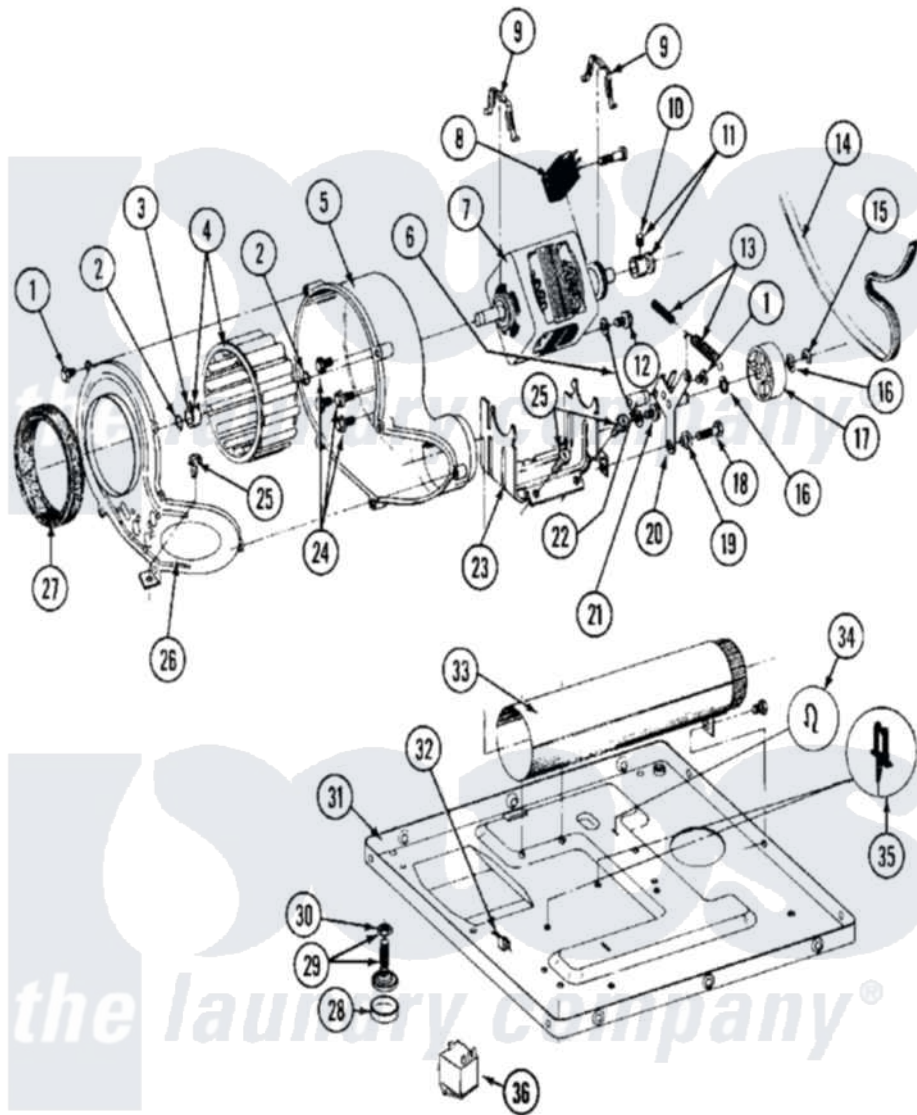

Maytag MDE26CSAGL 08 - MOTOR DRIVE, BLOWER & BASE FRAME

Maytag Residential Maytag MDE26CSAGL Dryer Parts Parts Diagram 08 - MOTOR DRIVE, BLOWER & BASE FRAME
 Click on the part number to view part

Item	Original Part Number	Replaced By	Status	Part Description
001	Y312961	W10116751		Screw
002	410233	9703438		Ring-Retrn
003	312967			Clamp, Blower Housing
004	Y303836			Blower Wheel Assembly And Clamp
005	Y312893			Housing, Blower
006	901220			Ground Wire
007	Y304656		Not Available	MOTOR (240V 50HZ)
008	NLA		Not Available	PART NOT USED
"	Y303877		Not Available	SWITCH, MOTOR EXTERNAL START No.303358-2, No.303358-4, 303358-7
"	Y303879			Switch, Motor External Start
009	Y015825			Clip, Motor To Motor Support
010	Y053241			Set Screw, Motor Pulley
011	305186			Pulley, Motor
012	910343	488234		Screw 8-32 X 1/4

013	Y303945		IDLER SPRING ASSY. W/PLUG
014	Y312959		Poly "V" Belt For Tumbler
015	312958	354987	Ring, Retaining
016	Y312527		Washer, Idler Shaft
017	Y303705	6-3037050	Pulley- ID
018	Y014874		Screw, Idler Arm And Sleeve
019	Y312894	315772	Sleeve, Idler Arm
020	Y303363	6-3033630	Idler Arm
021	211294	90767	Screw, 8A X 3/8 HeX Washer Head Tapping
022	Y313582	W10116756	Spacer
023	NLA	Not Available	SUPPORT, MOTOR
024	Y310632	1163839	Screw
025	Y313561		Screw----NA
026	314778	Not Available	COVER, BLOWER HOUSING
027	Y312901		Seal, Housing Cover
028	210684		Foot, Adjustable Leg
029	Y302699	22003428	Leg, Adjustable
030	210385		Lock Nut For Adjustable Leg
031	Y303361	Not Available	BASE ASSY. (UPPER & LOWER)
032	Y310376		Clip, Door Switch Harness
033	Y303442		EXHAUST DUCT ASSEMBLY
034	410490		Spring, Retainer Wire Harness
035	Y313262	W10116752	Retainer-