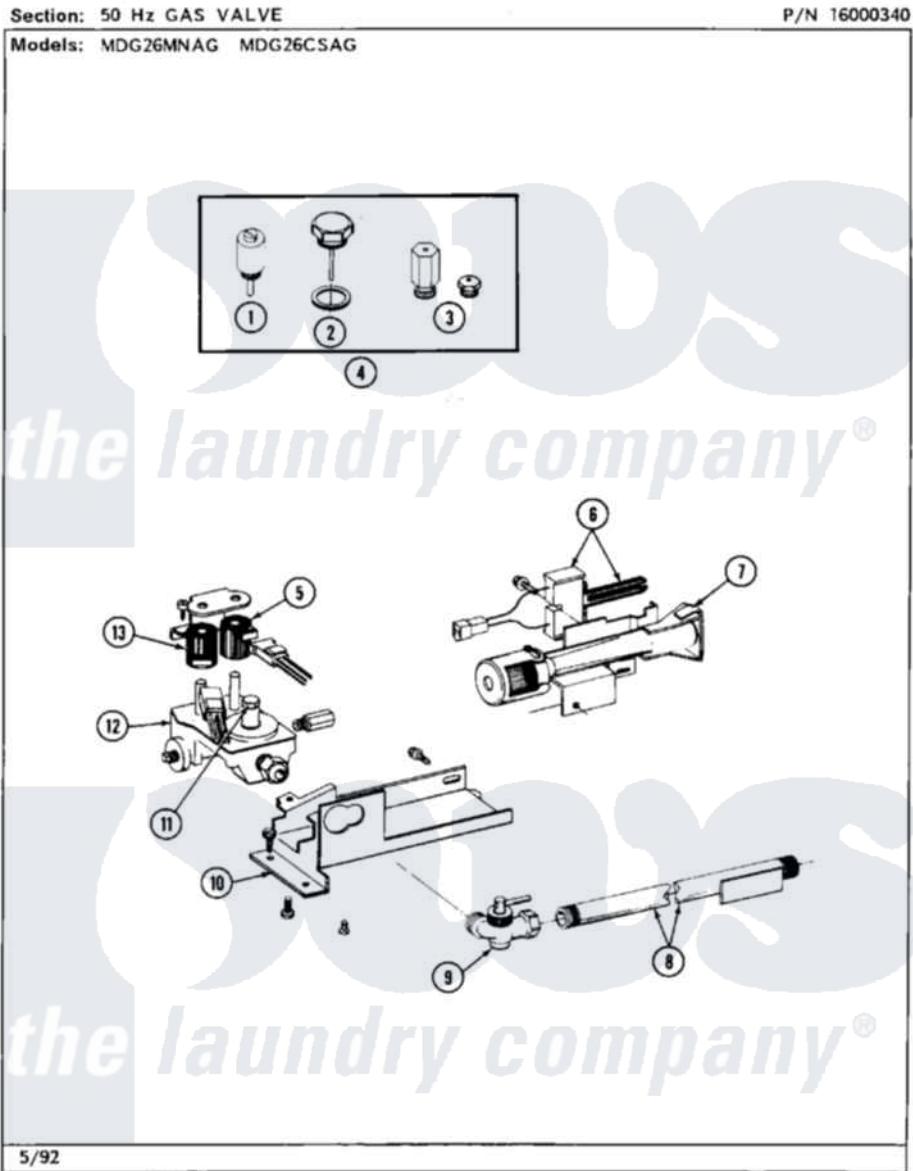

Maytag MDE26CSAGL 10 - 50 HZ CONVERSION LIST

36

Maytag [Residential Maytag MDE26CSAGL Dryer Parts](#) Parts Diagram 10 - 50 HZ CONVERSION LIST
 Click on the part number to view part

Item	Original Part Number	Replaced By	Status	Part Description
001	Y304656		Not Available	MOTOR (240V 50HZ)
002	305186			Pulley, Motor
003	NLA		Not Available	PILOT LAMP
004	Y305758			Timer 240-50
005	NLA		Not Available	MAIN WIRE HARNESS
"	Y308297			Wire Harness, Main
006	Y313950			Element, Heater