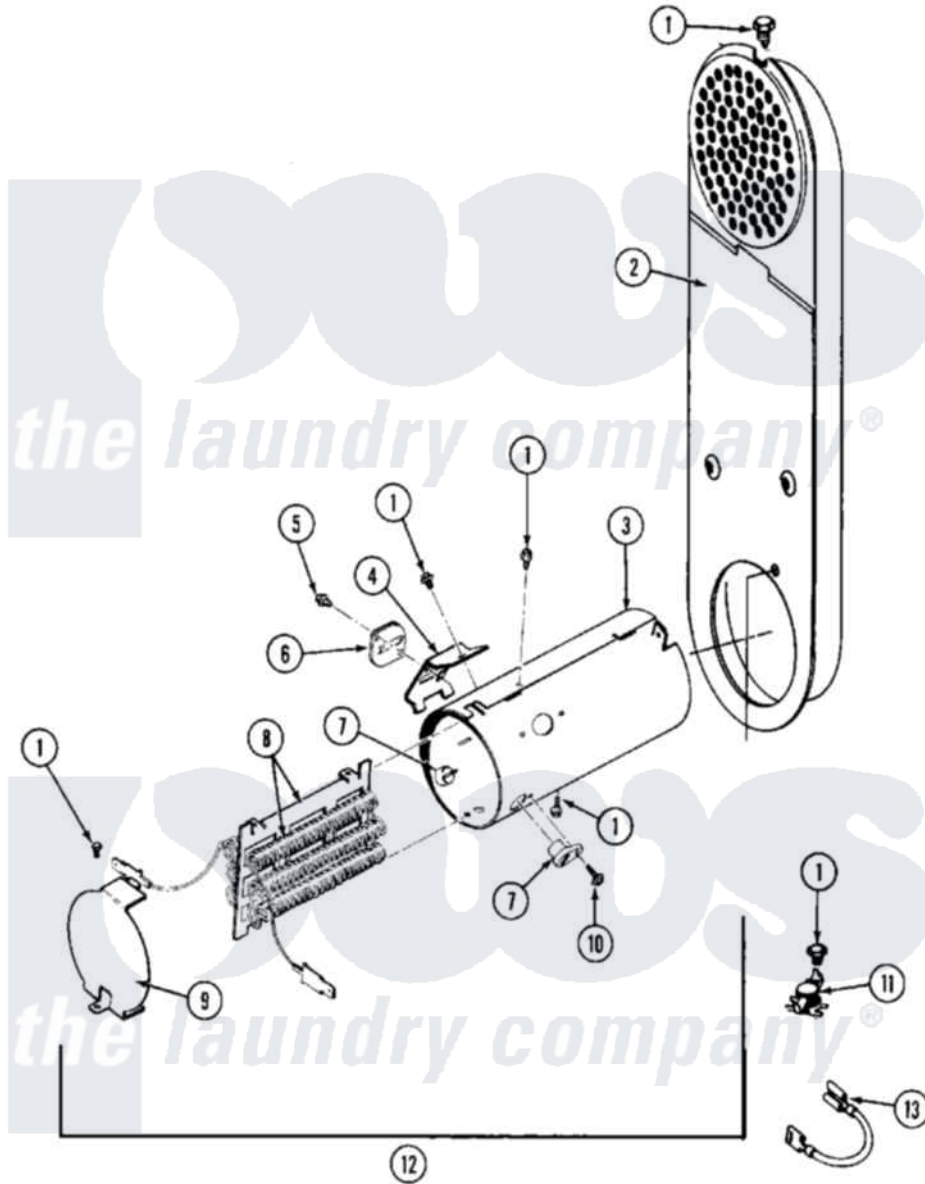

Maytag MDE26CSAGL 11 - HEATER (A0 SERIES)

Maytag Residential Maytag MDE26CSAGL Dryer Parts Parts Diagram 11 - HEATER (A0 SERIES)
 Click on the part number to view part

Item	Original Part Number	Replaced By	Status	Part Description
001	Y303881			Clip And Insulator Assembly
002	307470	Y303778		Heater Assembly Complete
003	Y313576			Heater Chamber, Bottom
004	Y313575		Not Available	HEATER CHAMBER, TOP
005	Y312890			Retainer, Heater Chamber
006	Y313950			Element, Heater
007	304124		Not Available	HEATER SHIELD
008	311484	112432		Nut
009	303396			Thermostat, Hi-Limit
010	NLA		Not Available	INLET DUCT ASSY.
011	Y313270			Insulator For Heater Elemen
012	Y304693			Jumper Wire
013	315046			MOUNTING BRACKET
014	211294	90767		Screw, 8A X 3/8 HeX Washer Head Tapping
015	NLA		Not Available	SCREW
016	Y304596			Terminal Insulator Assembly

017 [307473](#)

Fuse, Thermal

018 [311093](#)

Washer, Terminal Connection

019 [210745](#)

Wire Terminal