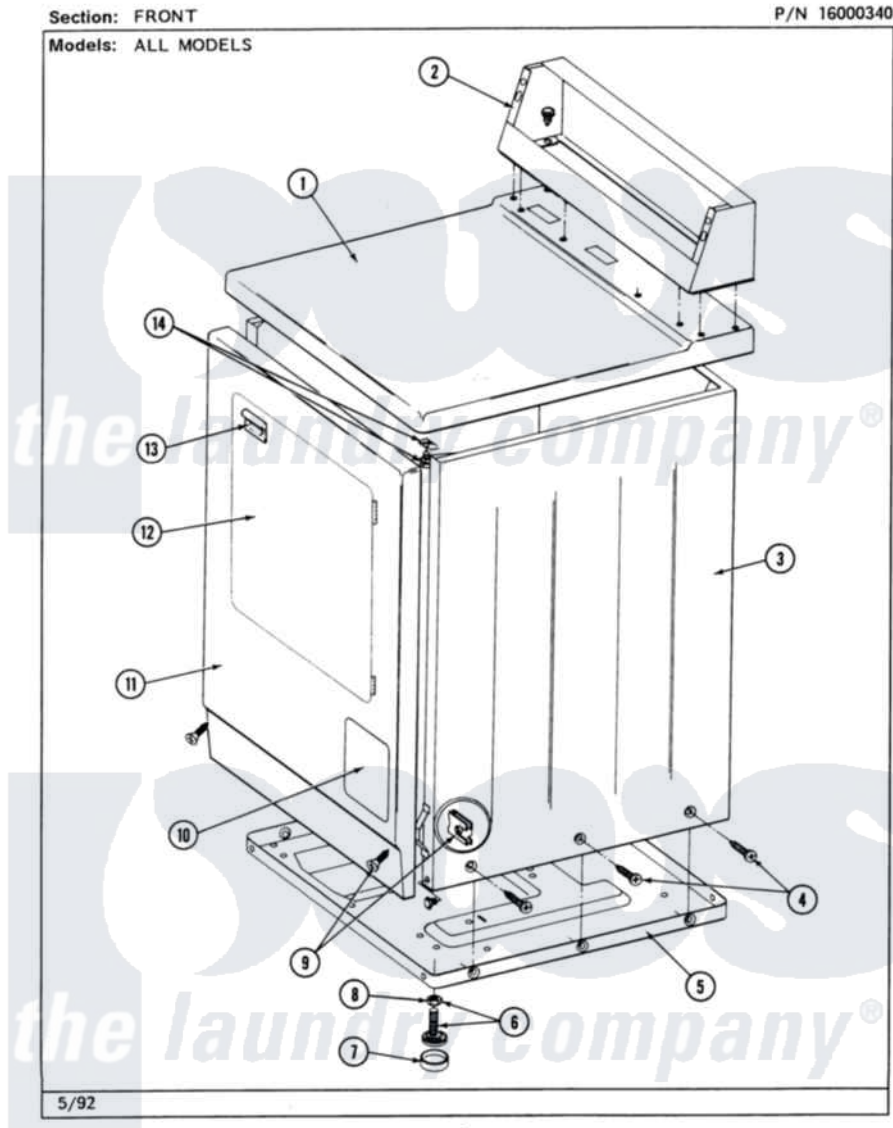

# Maytag MDE26CSAGW 01 - FRONT

2

Maytag [Residential Maytag MDE26CSAGW Dryer Parts](#) Parts Diagram 01 - FRONT  
Click on the part number to view part

Item	Original Part Number	Replaced By	Status	Part Description
001	<a href="#">307104</a>			Top Cover Assembly
"	NLA		Not Available	(ALM)
002	212276	<a href="#">W10116760</a>		Screw
"	NLA		Not Available	CONTROL COVER (WHT)
003	NLA		Not Available	CABINET (WHT)
"	Y310632	<a href="#">1163839</a>		Screw
004	<a href="#">213007</a>			Xfor Cabinet See Cabinet, Back
005	Y303361		Not Available	BASE ASSY. (UPPER & LOWER)
006	<a href="#">Y305086</a>			Adjustable Leg And Nut
007	<a href="#">Y314137</a>			Foot, Rubber
008	Y052740	<a href="#">62739</a>		Nut, Lock
009	<a href="#">204439</a>			Screw And Fstner Assembly
010	302542		Not Available	PART NOT USED. (DG ONLY)
"	302542L		Not Available	PART NOT USED. (DG ONLY)
"	302542M		Not Available	ACCESS DOOR-HARVEST

		Not Available	WHEAT
"	NLA	Not Available	ACCESS DOOR (WHT)
011	NLA	Not Available	PANEL, FRONT (WHT)
012	308061	Not Available	DOOR ASSY. COMPLETE (WHT)
"	NLA	Not Available	(ALM)
013	<a href="#">314946</a>		Handle White
"	<a href="#">314972</a>		Handle Door ALM
"	NLA	Not Available	(H. WHEAT)
014	<a href="#">204445</a>		Screw And Fastener Assembly