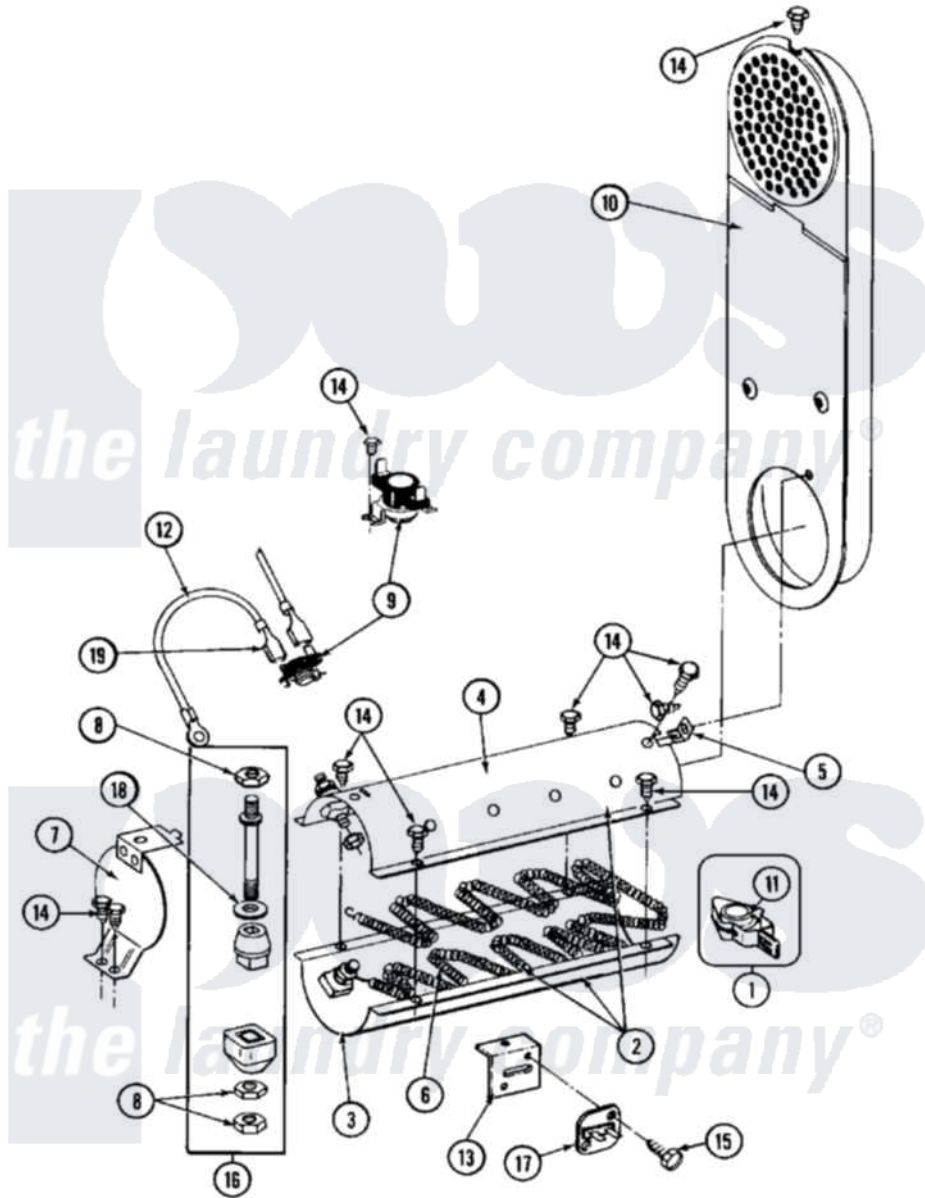

Maytag MDE26CSAGW 07 - HEATER (A3 SERIES)

Maytag Residential Maytag MDE26CSAGW Dryer Parts Parts Diagram 07 - HEATER (A3 SERIES)
 Click on the part number to view part

| Item | Original Part Number | Replaced By | Status | Part Description |
|------|------------------------|--------------------------|---------------|---|
| 001 | 211294 | 90767 | | Screw, 8A X 3/8 HeX Washer Head Tapping |
| 002 | NLA | | Not Available | INLET DUCT ASSY. |
| 003 | 314995 | | | Enclosure, Heater |
| 004 | 315346 | | | Bracket, Thermal Fuse |
| 005 | NLA | | Not Available | SCREW |
| 006 | 307473 | | | Fuse, Thermal |
| 007 | 314998 | | | Insulator, Terminal |
| 008 | 307186 | Y308615 | | Heater Sub-Assembly |
| 009 | 314999 | | | Shield, Radiant |
| 010 | NLA | | Not Available | SCREW |
| 011 | 303396 | | | Thermostat, Hi-Limit |
| 012 | 307180 | 33001400 | | Heater Assembly |