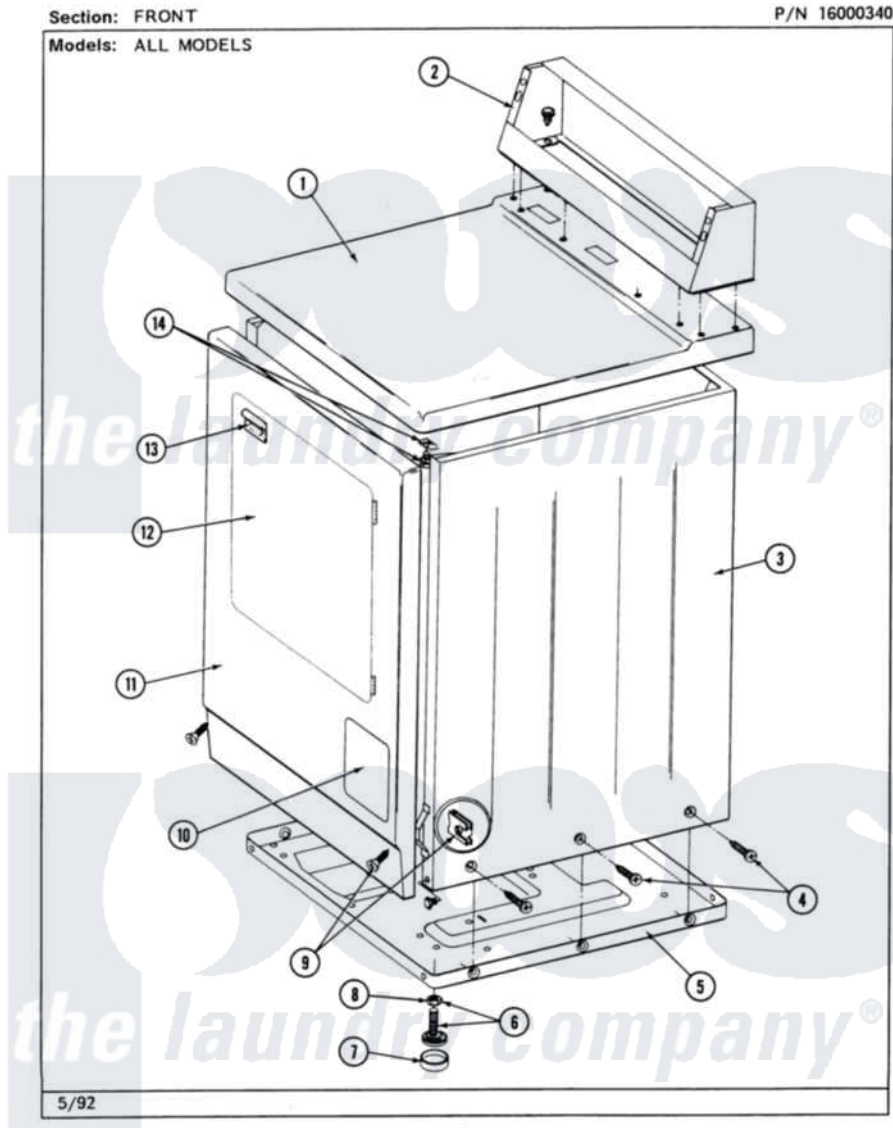

Maytag MDE26CTACG 01 - FRONT

2

Maytag [Residential Maytag MDE26CTACG Dryer Parts](#) Parts Diagram 01 - FRONT
 Click on the part number to view part

Item	Original Part Number	Replaced By	Status	Part Description
001	307104			Top Cover Assembly
"	NLA		Not Available	(ALM)
002	212276	W10116760		Screw
"	NLA		Not Available	CONTROL COVER (WHT)
003	NLA		Not Available	CABINET (WHT)
"	Y310632	1163839		Screw
004	213007			Xfor Cabinet See Cabinet, Back
005	Y303361		Not Available	BASE ASSY. (UPPER & LOWER)
006	Y305086			Adjustable Leg And Nut
007	Y314137			Foot, Rubber
008	Y052740	62739		Nut, Lock
009	204439			Screw And Fstner Assembly
010	302542		Not Available	PART NOT USED. (DG ONLY)
"	302542L		Not Available	PART NOT USED. (DG ONLY)
"	302542M		Not Available	ACCESS DOOR-HARVEST

		Not Available	WHEAT
"	NLA	Not Available	DOOR, ACCESS (WHT)
011	NLA	Not Available	PANEL, FRONT ASSY. (WHT)
012	308061	Not Available	DOOR ASSY. COMPLETE (WHT)
"	NLA	Not Available	(ALM)
013	314946		Handle White
"	314972		Handle Door ALM
"	NLA	Not Available	(H. WHEAT)
014	204445		Screw And Fastener Assembly