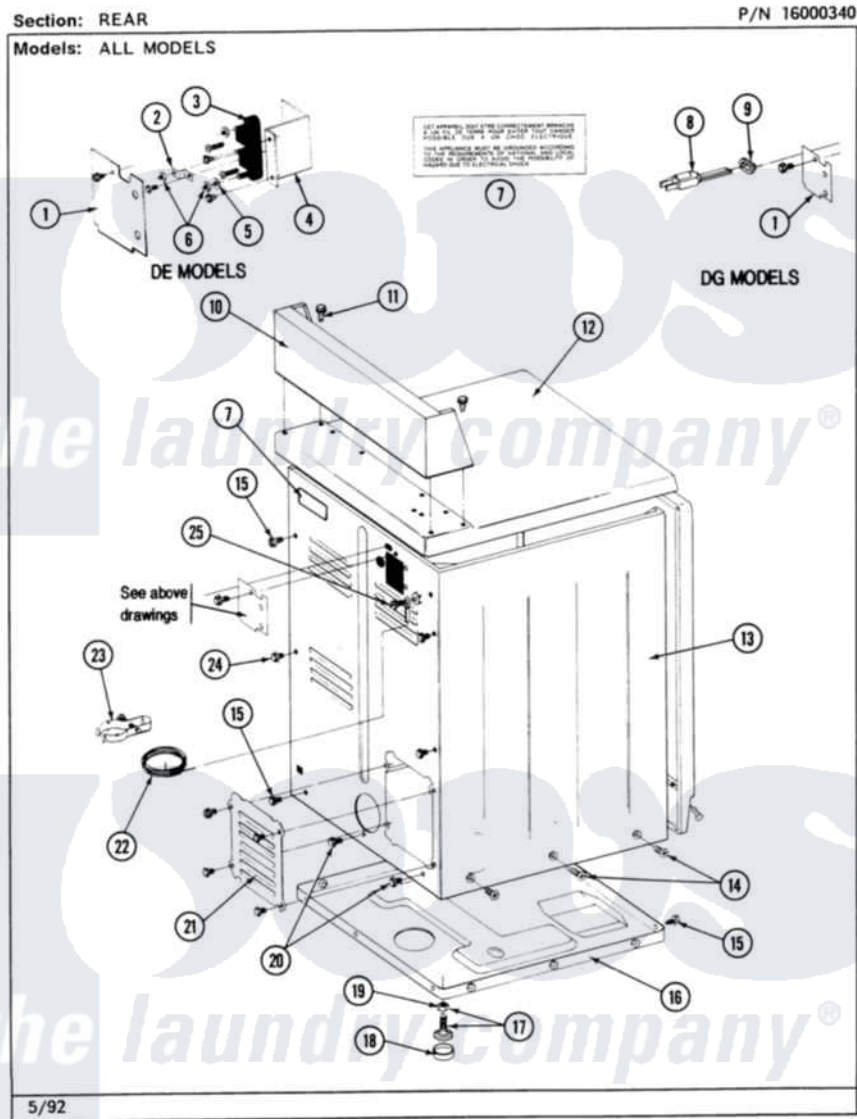

Maytag MDE26CTACG 02 - REAR

Maytag Residential Maytag MDE26CTACG Dryer Parts Parts Diagram 02 - REAR
 Click on the part number to view part

Item	Original Part Number	Replaced By	Status	Part Description
001	Y313561			Screw---NA
"	Y312905		Not Available	COVER, TERMINAL
002	Y311423	489483		Screw 10-32 X 1/2
"	Y312184			Strap, Grounding
003	400008			Block, Terminal
"	Y312209	W10001200		Screw
004	Y313561			Screw---NA
"	Y310632	1163839		Screw
"	Y312904			Bracket, Terminal Block
005	Y311270			Washer, Terminal Block
006	311484	112432		Nut
007	214519			LABEL, ELECTRICAL INSTR. PART NOT USED-GAS MODELS ONLY
008	302521		Not Available	CORD, POWER PART NOT USED-GAS MODELS ONLY
"	305168	33002916		Power Cord, Canadian 240V

009	211881		Grommet, Cord Part Not Used- Gas Models Only
010	NLA	Not Available	COVER, CONTROL (WHT)
011	212276	W10116760	Screw
012	307105	Not Available	COVER, TOP ASSY. (WHT)
"	NLA	Not Available	(ALM)
013	NLA	Not Available	CABINET (WHT)
014	213007		Xfor Cabinet See Cabinet, Back
015	Y313561		Screw---NA
016	Y303361	Not Available	BASE ASSY. (UPPER & LOWER)
017	Y305086		Adjustable Leg And Nut
018	Y314137		Foot, Rubber
019	Y052740	62739	Nut, Lock
020	Y310632	1163839	Screw
021	211294	90767	Screw, 8A X 3/8 HeX Washer Head Tapping
"	Y312951	Not Available	ACCESS COVER, BACK
"	Y313559		Screw
022	311155		Ground Wire And Clamp
023	301548		Clamp, Ground Wire
"	NLA	Not Available	SCREW
024	Y310632	1163839	Screw
025	NLA	Not Available	SCREW & WASHER ASSY.