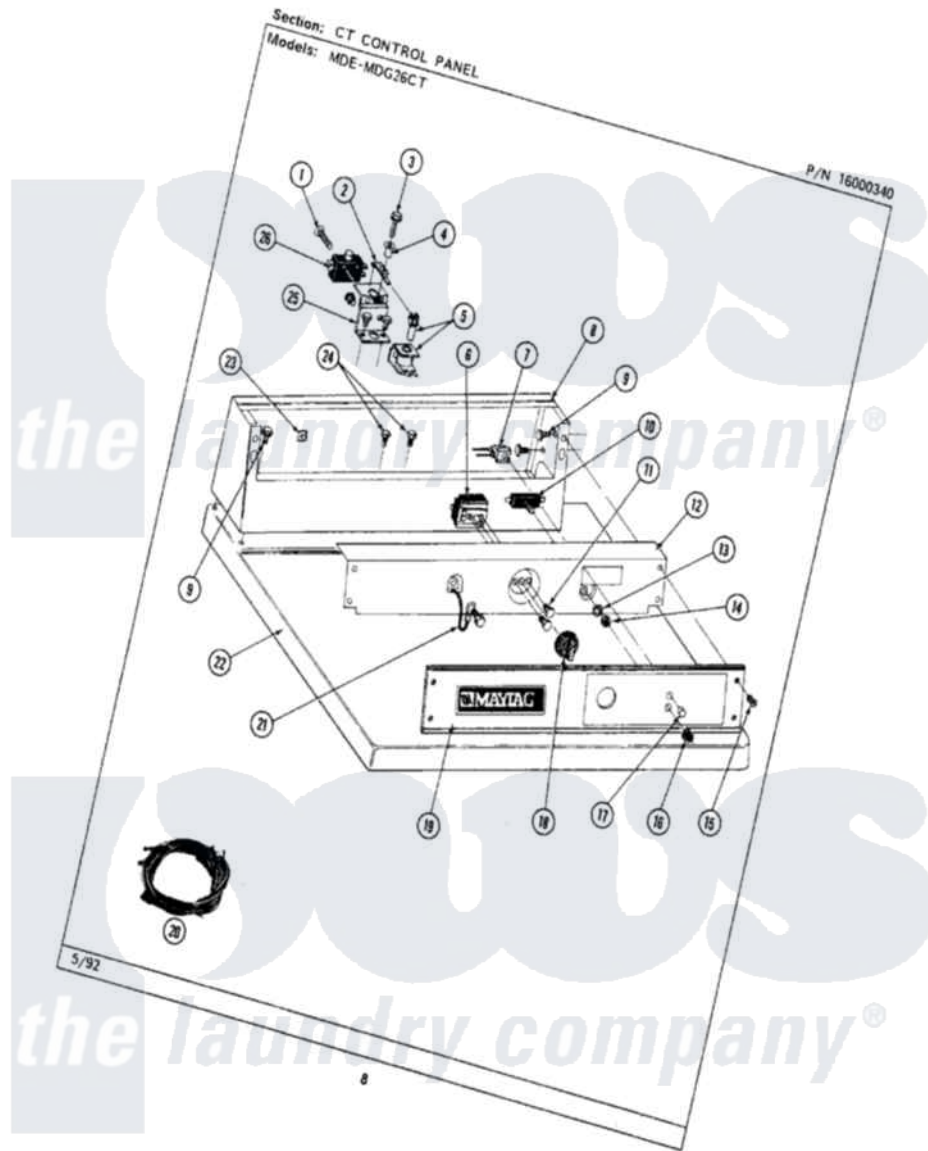

Maytag MDE26CTACG 03 - CT CONTROL PANEL

Maytag [Residential Maytag MDE26CTACG Dryer Parts](#) Parts Diagram 03 - CT CONTROL PANEL
 Click on the part number to view part

Item	Original Part Number	Replaced By	Status	Part Description
001	212950	M0227520		Screw-Tc No.6-32 X 13/16", Preform SwiTch
002	NLA		Not Available	SPRING LEVER, RELAY
003	212949	22001866		Screw, Relay
004	NLA		Not Available	SPACER, ADVANCE RELAY
005	212951			Screw, No.6-32 X 1/4 Inch
"	305393			Solenoid For Relay Assembly
006	307237	W10327105		Switch, Cycle Selection
007	NLA		Not Available	PILOT LIGHT
008	NLA		Not Available	CONTROL COVER (WHT)
009	212276	W10116760		Screw
010	306941	W10149462		Switch, Push-To-Start
011	Y313588	488234		Screw 8-32 X 1/4
012	314912		Not Available	BRACKET, CONTROL PANEL (WHT)
"	NLA		Not Available	(ALM)
013	312751			Lockwasher, Start Switch

014	Y312706	422617	Nut
015	212277		Screw, No.8 X 1/2 Inch
016	Y312702		Knurled Nut, Start Switch
017	215564		Lens, Indicator Light
018	306938		Knob, Selector Switch
019	NLA	Not Available	CONTROL PANEL
020	NLA	Not Available	WIRE HARNESS
021	205810		Wire, Ground
"	211252		Screw, Ground Wire
022	307105	Not Available	COVER, TOP ASSY. (WHT)
"	NLA	Not Available	(ALM)
023	215003		Fastener, Panel And Bracket
024	211294	90767	Screw, 8A X 3/8 HeX Washer Head Tapping
025	211294	90767	Screw, 8A X 3/8 HeX Washer Head Tapping
"	NLA	Not Available	RELAY BRACKET
026	Y303787	Not Available	SWITCH FOR RELAY