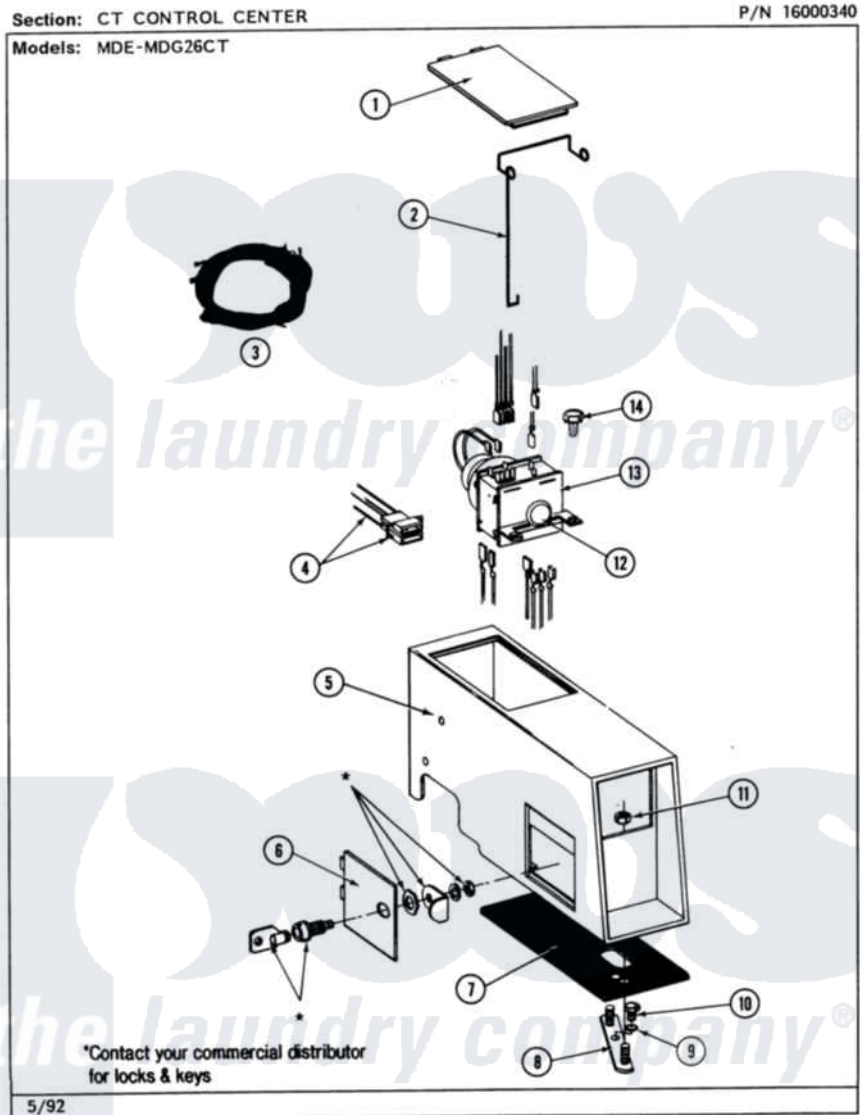

# Maytag MDE26CTACG 04 - CT CONTROL CENTER

18

Maytag [Residential Maytag MDE26CTACG Dryer Parts](#) Parts Diagram 04 - CT CONTROL CENTER  
Click on the part number to view part

Item	Original Part Number	Replaced By	Status	Part Description
001	NLA		Not Available	ACCESS DOOR (WHT)
002	<a href="#">214878</a>			Latch For Access Door
003	NLA		Not Available	WIRE HARNESS
004	NLA		Not Available	HARNESS, TICKET CONTROL
005	NLA		Not Available	OUTER CASE (WHT)
006	NLA		Not Available	ACCESS DOOR (WHT)
007	<a href="#">214660</a>			Gasket, Control Center
008	NLA		Not Available	MTG. STRAP---NA
009	<a href="#">910309</a>			Washer, Mounting Strap
010	211294	<a href="#">90767</a>		Screw, 8A X 3/8 HeX Washer Head Tapping
011	Y052740	<a href="#">62739</a>		Nut, Lock
012	<a href="#">213089</a>			Knob For Timer
"	<a href="#">Y312300</a>			Groov-Pin
013	305867		Not Available	(45 MINS. FOR 303799 & 307142)

"	305868	Not Available	No.303799 & 307141 (37 1/2 MINS)
"	<a href="#">307142</a>		Timer With Knob And Pin
"	NLA	Not Available	TIMER MOTOR
014	212276	<a href="#">W10116760</a>	Screw