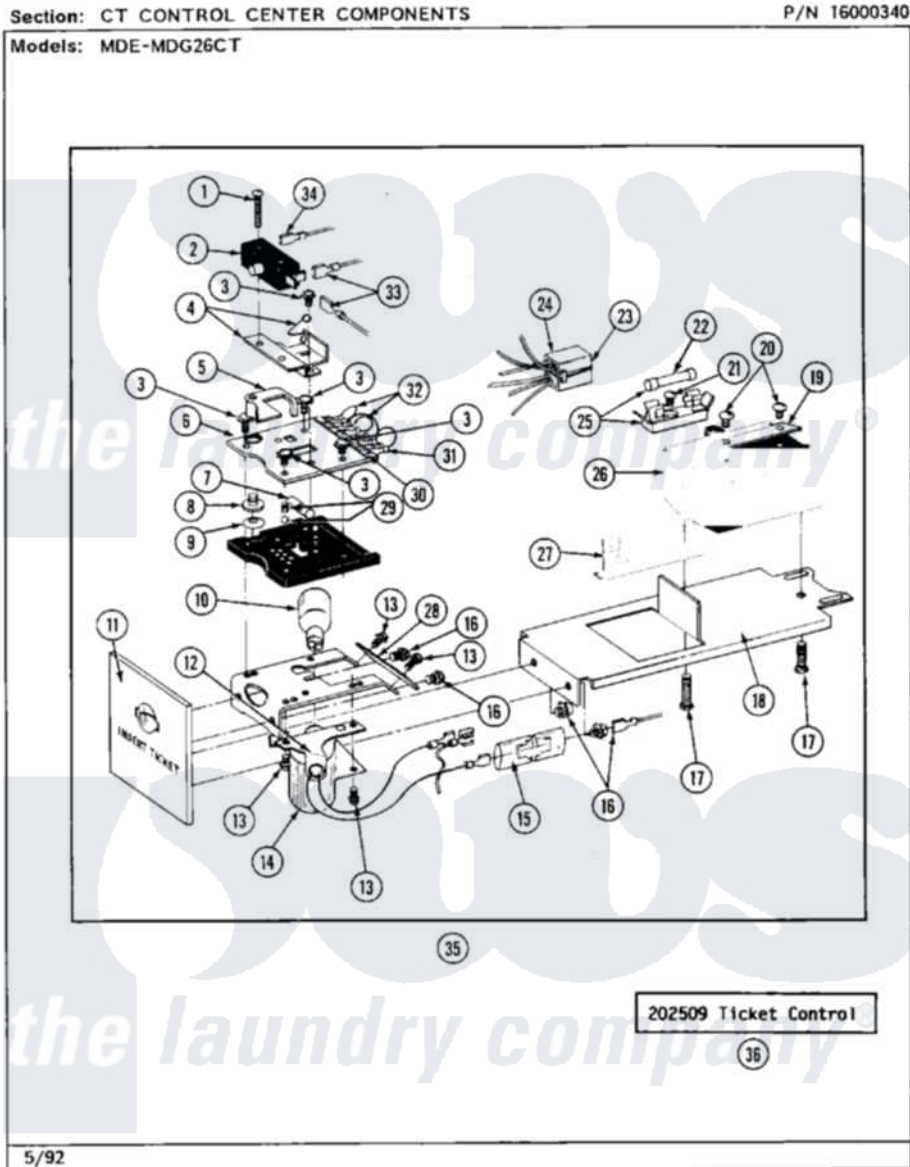

Maytag MDE26CTACG 05 - CT CONTROL CENTER COMPONENTS

22

Maytag [Residential Maytag MDE26CTACG Dryer Parts](#) Parts Diagram 05 - CT CONTROL CENTER COMPONENTS
 Click on the part number to view part

Item	Original Part Number	Replaced By	Status	Part Description
001	NLA		Not Available	SCREW
002	204882		Not Available	SWITCH FOR TICKET CONTROL
003	NLA		Not Available	SEMS SCREW (No.4-40 X 1/2 INC)
004	204881			Cam Plate Assembly
005	214218			Lever, Switch
006	212452			Board, Circuit
007	214275			Roller For Cam
008	214220			Adjustment Thumb Wheel
009	NLA		Not Available	SPRING WASHER
010	202479	A3167501		Lamp Oven, Int.
011	NLA		Not Available	FRONT PLATE, TICKET CONTROL
012	NLA		Not Available	LAMP SOCKET W/BRACKET
013	NLA		Not Available	SCREW, SHIELD TO CONTROL
014	212533			SHIELD FOR HEAT LAMP

015	Y201110		Not Available	CONNECTOR, WIRE (INDIC. LIGHT)
016	212519	488234		Screw 8-32 X 1/4
017	211294	90767		Screw, 8A X 3/8 HeX Washer Head Tapping
018	NLA		Not Available	BRACKET, TICKET ASSEMBLY
019	311612		Not Available	COVER, CIRCUIT BOARD TERMINALS
020	311613	Y311711		Screw, Fuse Block
021	NLA		Not Available	SCREW (No.6 X 1/4 INCH)
022	202713	22001555		Fuse
023	213074			Pin Receptacle For Plug
"	NLA		Not Available	PIN, PLUG
024	NLA		Not Available	HARNESS, TICKET CONTROL
025	NLA		Not Available	FUSE BLOCK W/FUSE
026	202477	22003292		Control As
027	NLA		Not Available	SHIELD
028	NLA		Not Available	TICKET DEFLECTOR
029	203140			Contact Ball Kit
030	NLA		Not Available	OVERLAY, CIRCUIT BOARD
031	Y311550		Not Available	SPADE (MINIATURE)
032	NLA		Not Available	JUMPER WIRE (BLACK)
033	NLA		Not Available	SPADE CONNECTOR
034	211737	248562		Terminal
035	NLA		Not Available	TICKET RECEIVER ASSEMBLY
036	202509			Ticket Control Assembly