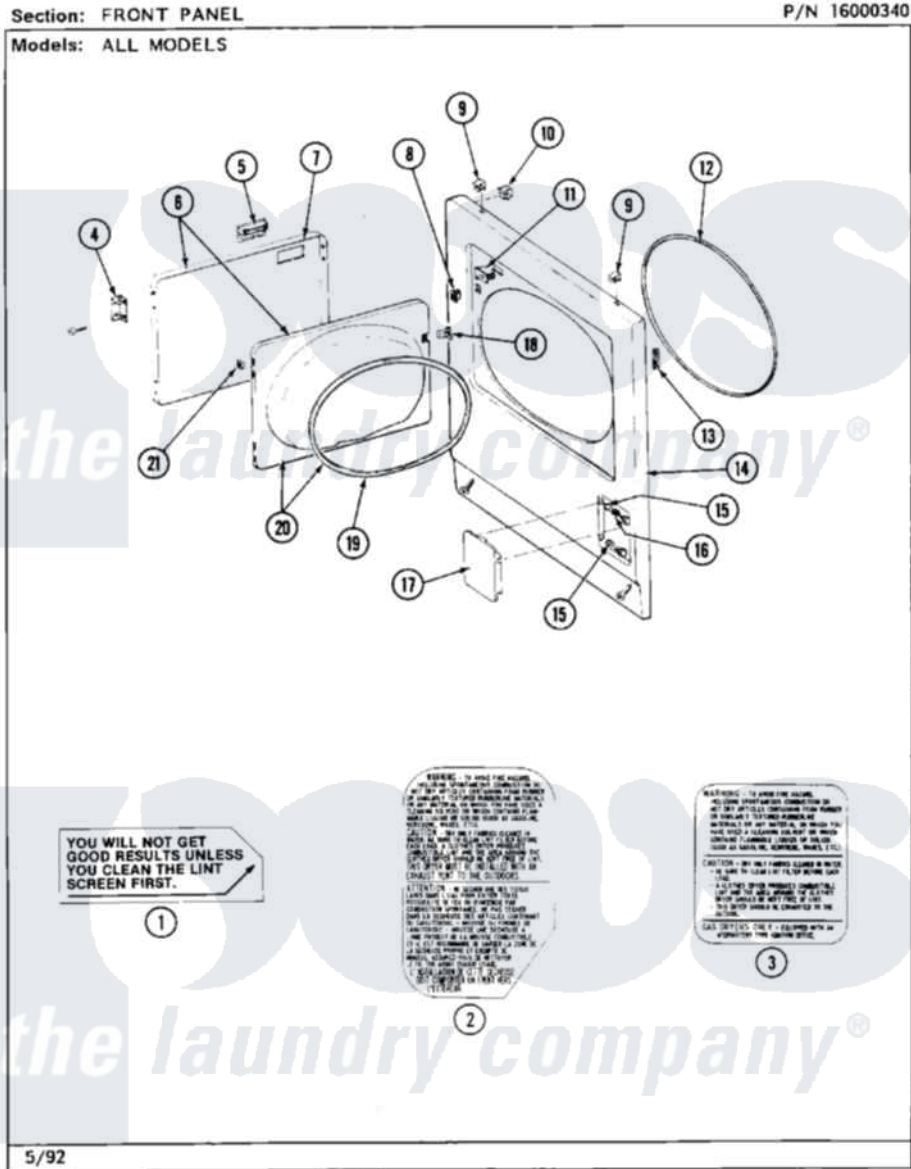

Maytag MDE26CTACG 06 - FRONT PANEL

24

Maytag [Residential Maytag MDE26CTACG Dryer Parts](#) Parts Diagram 06 - FRONT PANEL
Click on the part number to view part

Item	Original Part Number	Replaced By	Status	Part Description
001	Y313340			LABEL, LINT SCREEN INSTRUCTION
002	314941		Not Available	LABEL, INSTRUCTION
003	314942			INSTRUCTION LABEL
"	NLA		Not Available	INSTRUCTION LABEL
004	307099	33001230		Hinge, Door
"	Y314062			Screw, Door Hinge And Panel
005	312960	489355		Screw, 8 X 1/2
"	314946			Handle White
"	314972			Handle Door ALM
"	NLA		Not Available	(H. WHEAT)
006	NLA		Not Available	(ALM)
"	Y307111		Not Available	DOOR ASSY. COMPLETE (WHT)
007	314966			Panel, Outer
"	NLA		Not Available	(ALM)
008	306436			Door Latch Kit--W

009	212982	22001650	Fastener, Spring
010	Y310376		Clip, Door Switch Harness
011	Y305754	W10169313	Switch-Dor
012	314937		Seal, Front Panel
013	Y313907		Fastener, Twin
014	204439		Screw And Fstner Assembly
"	NLA		Not Available
			PANEL, FRONT (WHT)
015	212949	22001866	Screw, Relay
"	312301		Not Available
			BUSHING FOR ACCESS STUD
"	NLA		Not Available
			BUSHING, ACCESS STUD
016	312369		Sleeve, Access Panel Stud Part Not Used
017	302542		Not Available
			PART NOT USED. (DG ONLY)
"	302542L		Not Available
			PART NOT USED. (DG ONLY)
"	302542M		Not Available
			ACCESS DOOR-HARVEST WHEAT
"	NLA		Not Available
			ACCESS DOOR (WHT)
018	314936	33001305	Strike, Door
"	314944	33001305	Strike, Door
019	314935	33001192	Seal, Door
020	307098		Not Available
			DOOR, INNER (W/SEAL)
021	Y313910		Clip, Door Liner To Outer Panel