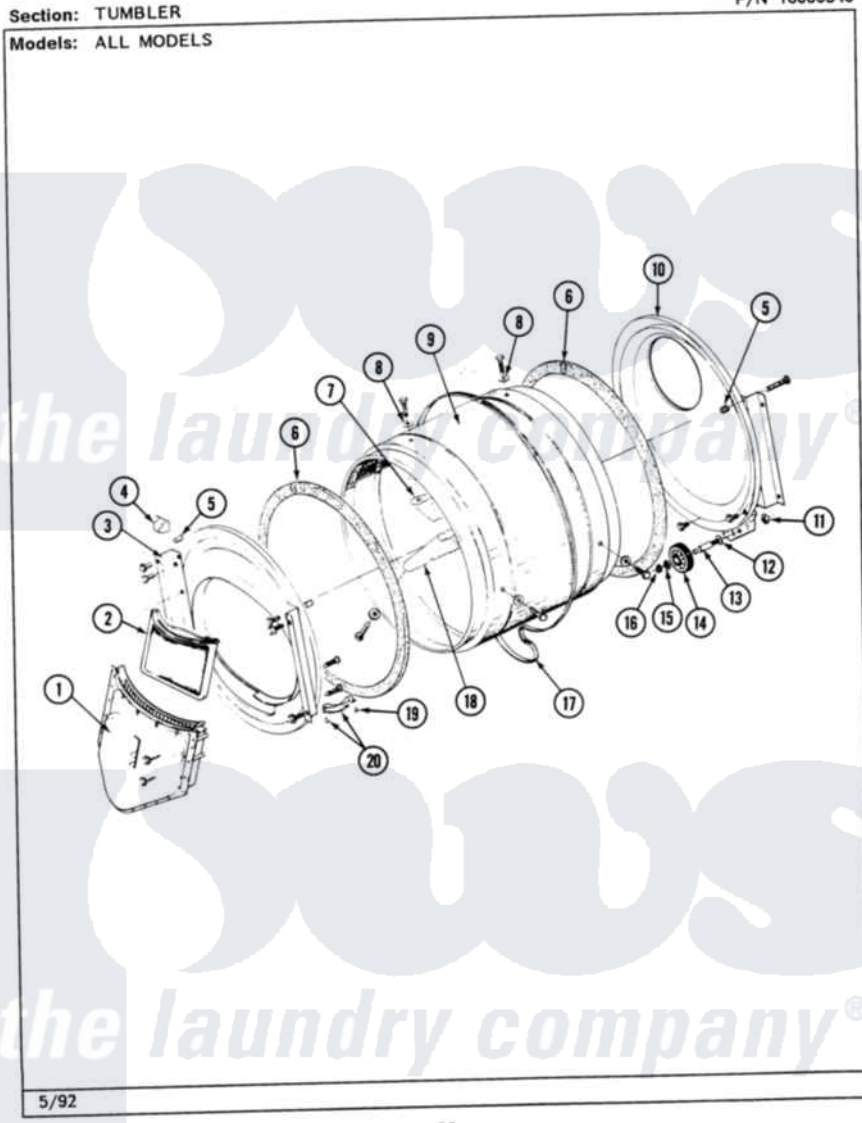

Maytag MDE26CTACG 07 - TUMBLER

P/N 16000340

26

Maytag Residential Maytag MDE26CTACG Dryer Parts Parts Diagram 07 - TUMBLER
Click on the part number to view part

Item	Original Part Number	Replaced By	Status	Part Description
001	Y307112	33001016		Outlet Duct Assembly
"	Y314110	33002917		Screw, No.10-16
002	307108	33002970		Lint Filte
003	307109	33001179		Front, Tumbler
"	Y313561			Screw---NA
"	NLA		Not Available	SCREW
"	Y310632	1163839		Screw
004	Y310376			Clip, Door Switch Harness
005	NLA		Not Available	COVER, THREAD
006	314820			Seal, Tumbler
007	314803	33001012		Baffle
"	Y310759			Screw, Tumbler Baffles
008	314158			Washer, Baffle To Tumbler
009	306663		Not Available	TUMBLER W/BAFFLES
"	314802		Not Available	TUMBLER W/OUT BAFFLES
010	211294	90767		Screw, 8A X 3/8 HeX Washer Head Tapping

"	Y307114	33001178	Back, Tumbler
"	Y308544	33001178	Back, Tumbler
011	312538	33001443	Nut, Hex
012	Y313347	312535	Washer, Vault Mounting Brk.
013	Y312948	6-3129480	Shaft- Tumbler
014	Y303373	12001541	Drum Roller/Washer Assembly--W
015	312535		Washer, Vault Mounting Brk.
016	410233	9703438	Ring-Retrn
017	Y312959		Poly "V" Belt For Tumbler
018	314804	33001004	Baffle, Tall
"	Y310759		Screw, Tumbler Baffles
019	210720		Rivet, Bearing To Tumbler Fmt
020	306508		Tumbler Bearing Kit ---W