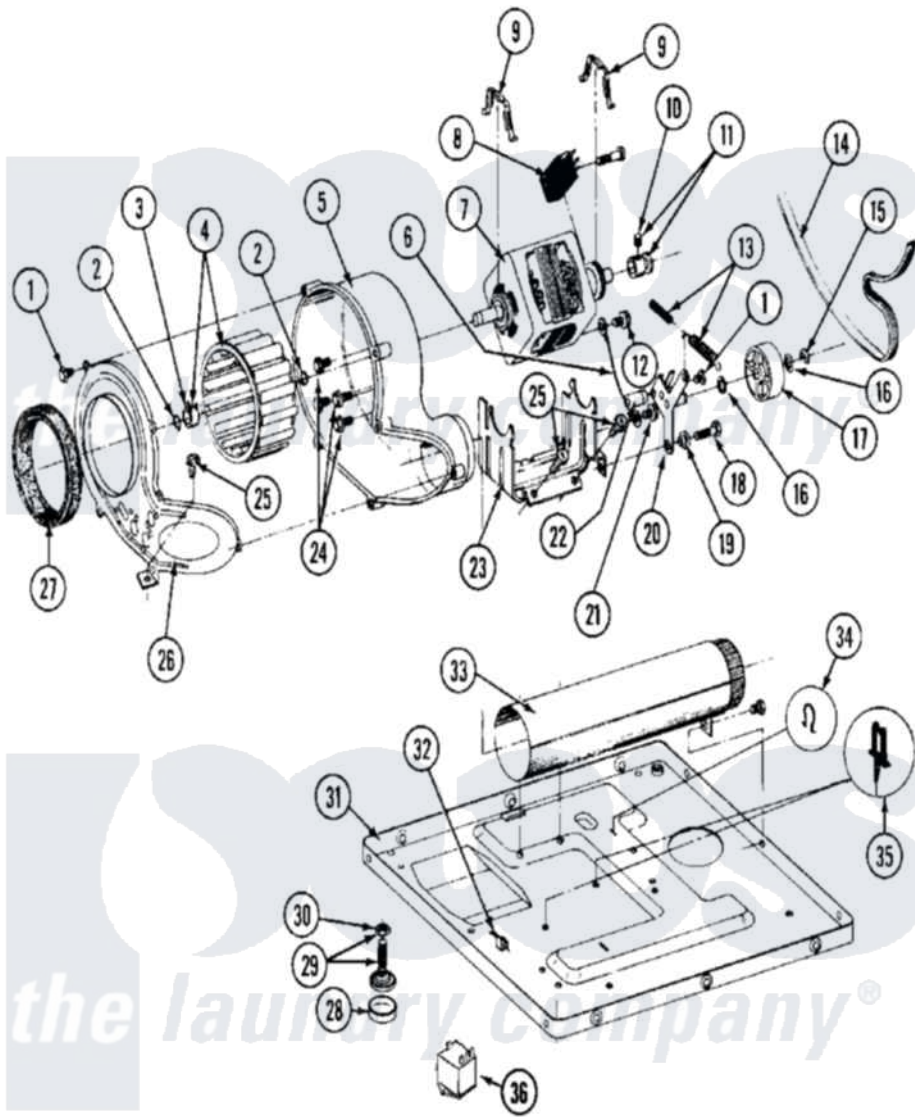

# Maytag MDE26CTACG 09 - MOTOR DRIVE, BLOWER & BASE FRAME

Maytag Residential Maytag MDE26CTACG Dryer Parts Parts Diagram 09 - MOTOR DRIVE, BLOWER & BASE FRAME  
 Click on the part number to view part

Item	Original Part Number	Replaced By	Status	Part Description
001	Y312961	<a href="#">W10116751</a>		Screw
002	410233	<a href="#">9703438</a>		Ring-Retrn
003	<a href="#">312967</a>			Clamp, Blower Housing
004	<a href="#">Y303836</a>			Blower Wheel Assembly And Clamp
005	<a href="#">Y312893</a>			Housing, Blower
006	<a href="#">901220</a>			Ground Wire
007	Y303358	<a href="#">W10410999</a>		Motor-Drive
008	306207		Not Available	(PROD. No.303358-8 & No.303358-9)
"	NLA		Not Available	SWITCH, MOTOR START-PROD.
"	Y303877		Not Available	SWITCH, MOTOR EXTERNAL START No.303358-2, No.303358-4, 303358-7
"	<a href="#">Y303879</a>			Switch, Motor External Start
009	<a href="#">Y015825</a>			Clip, Motor To Motor Support
010	<a href="#">Y053241</a>			Set Screw, Motor Pulley