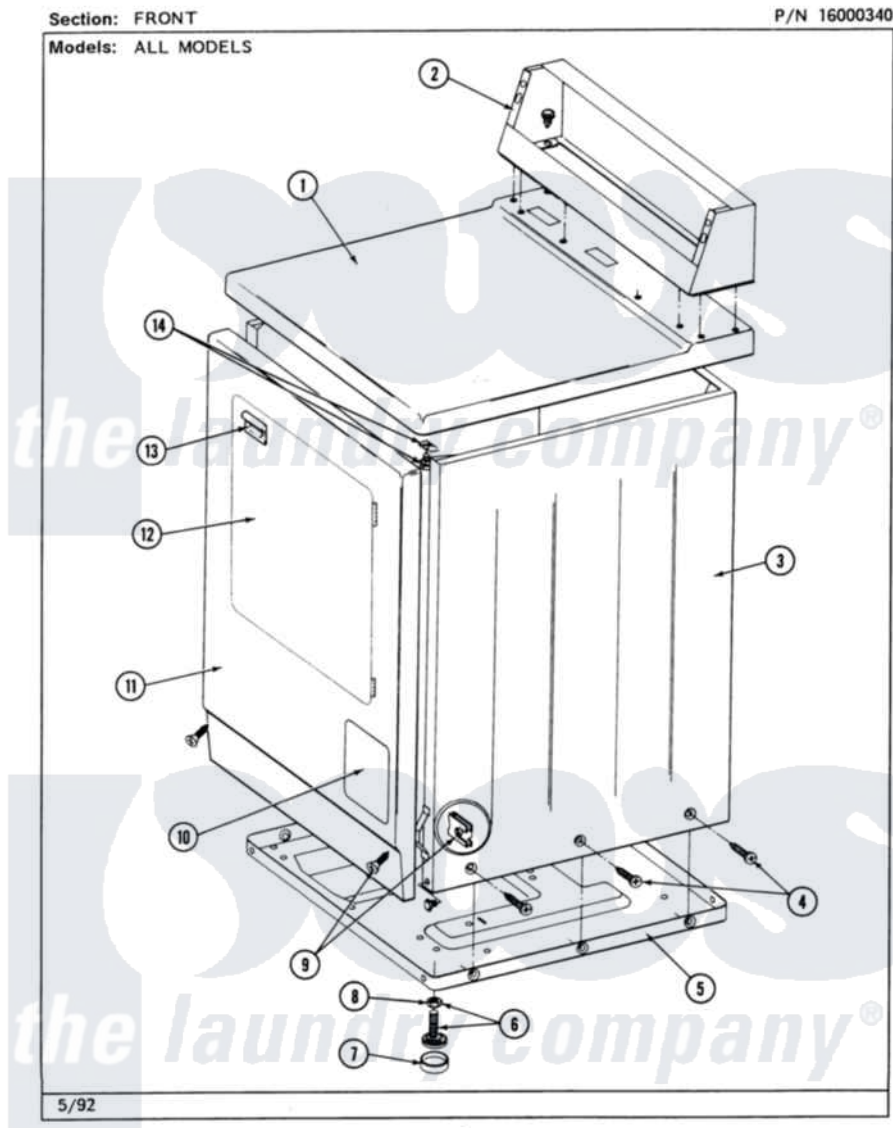

Maytag MDE26CTACL 01 - FRONT

2

Maytag Residential Maytag MDE26CTACL Dryer Parts Parts Diagram 01 - FRONT
Click on the part number to view part

Item	Original Part Number	Replaced By	Status	Part Description
001	307104			Top Cover Assembly
"	NLA		Not Available	(ALM)
002	212276	W10116760		Screw
"	NLA		Not Available	CONTROL COVER (WHT)
003	NLA		Not Available	CABINET (WHT)
"	Y310632	1163839		Screw
004	213007			Xfor Cabinet See Cabinet, Back
005	Y303361		Not Available	BASE ASSY. (UPPER & LOWER)
006	Y305086			Adjustable Leg And Nut
007	Y314137			Foot, Rubber
008	Y052740	62739		Nut, Lock
009	204439			Screw And Fstner Assembly
010	302542		Not Available	PART NOT USED. (DG ONLY)
"	302542L		Not Available	PART NOT USED. (DG ONLY)
"	302542M		Not Available	ACCESS DOOR-HARVEST

		Not Available	WHEAT
"	NLA	Not Available	DOOR, ACCESS (WHT)
011	NLA	Not Available	PANEL, FRONT ASSY. (WHT)
012	308061	Not Available	DOOR ASSY. COMPLETE (WHT)
"	NLA	Not Available	(ALM)
013	314946		Handle White
"	314972		Handle Door ALM
"	NLA	Not Available	(H. WHEAT)
014	204445		Screw And Fastener Assembly