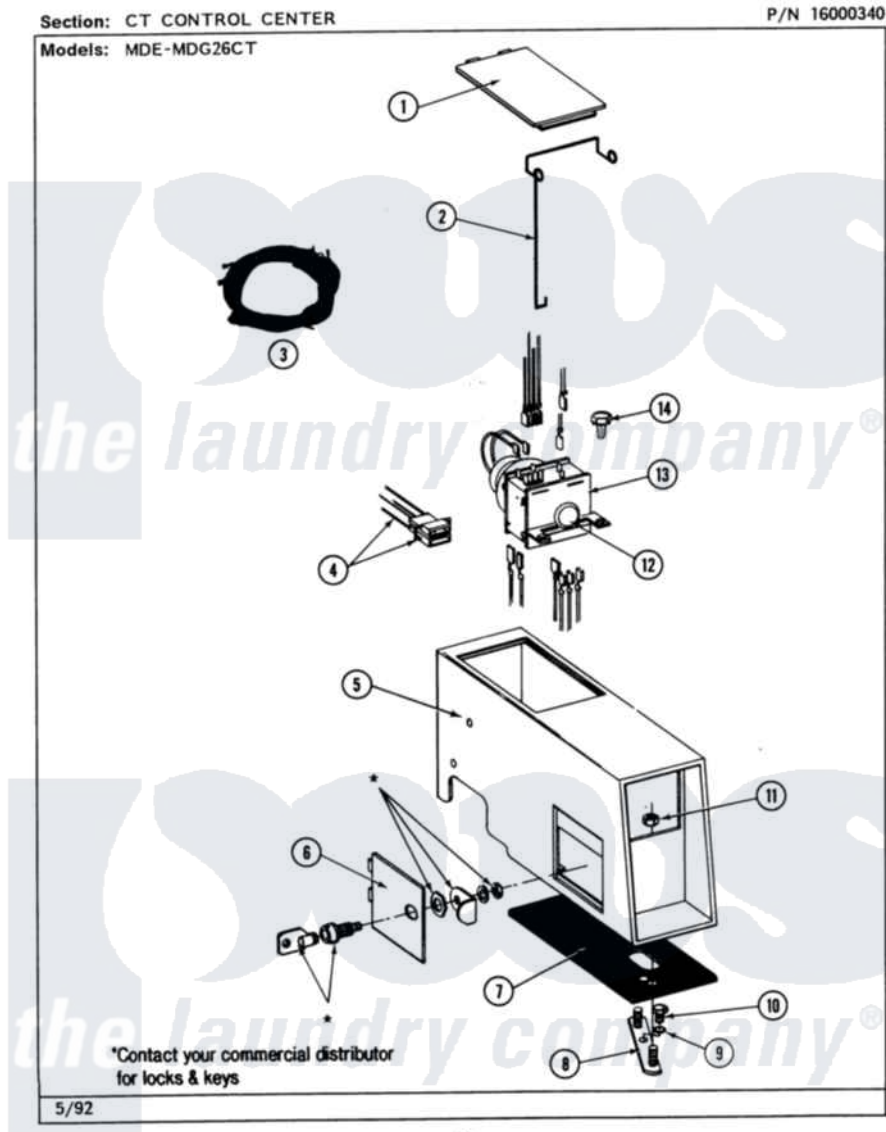

Maytag MDE26CTACL 04 - CT CONTROL CENTER

Maytag Residential Maytag MDE26CTACL Dryer Parts Parts Diagram 04 - CT CONTROL CENTER
Click on the part number to view part

Item	Original Part Number	Replaced By	Status	Part Description
001	NLA		Not Available	ACCESS DOOR (WHT)
002	214878			Latch For Access Door
003	NLA		Not Available	WIRE HARNESS
004	NLA		Not Available	HARNESS, TICKET CONTROL
005	NLA		Not Available	OUTER CASE (WHT)
006	NLA		Not Available	ACCESS DOOR (WHT)
007	214660			Gasket, Control Center
008	NLA		Not Available	MTG. STRAP---NA
009	910309			Washer, Mounting Strap
010	211294	90767		Screw, 8A X 3/8 HeX Washer Head Tapping
011	Y052740	62739		Nut, Lock
012	213089			Knob For Timer
"	Y312300			Groov-Pin
013	305867		Not Available	(45 MINS. FOR 303799 & 307142)

"	305868	Not Available	No.303799 & 307141 (37 1/2 MINS)
"	307142		Timer With Knob And Pin
"	NLA	Not Available	TIMER MOTOR
014	212276	W10116760	Screw