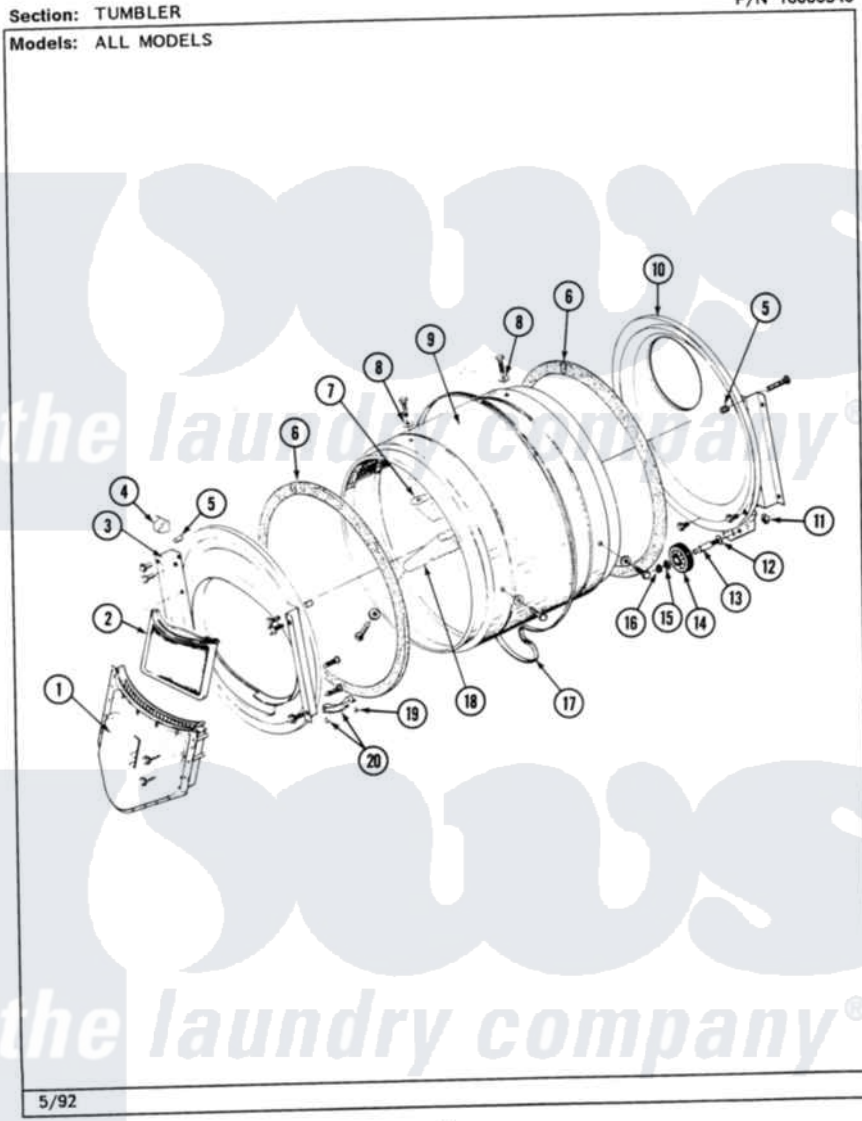

# Maytag MDE26CTACL 07 - TUMBLER

P/N 16000340

26

Maytag Residential Maytag MDE26CTACL Dryer Parts Parts Diagram 07 - TUMBLER  
Click on the part number to view part

Item	Original Part Number	Replaced By	Status	Part Description
001	Y307112	<a href="#">33001016</a>		Outlet Duct Assembly
"	Y314110	<a href="#">33002917</a>		Screw, No.10-16
002	307108	<a href="#">33002970</a>		Lint Filte
003	307109	<a href="#">33001179</a>		Front, Tumbler
"	<a href="#">Y313561</a>			Screw---NA
"	NLA		Not Available	SCREW
"	Y310632	<a href="#">1163839</a>		Screw
004	<a href="#">Y310376</a>			Clip, Door Switch Harness
005	NLA		Not Available	COVER, THREAD
006	<a href="#">314820</a>			Seal, Tumbler
007	314803	<a href="#">33001012</a>		Baffle
"	<a href="#">Y310759</a>			Screw, Tumbler Baffles
008	<a href="#">314158</a>			Washer, Baffle To Tumbler
009	306663		Not Available	TUMBLER W/BAFFLES
"	314802		Not Available	TUMBLER W/OUT BAFFLES
010	211294	<a href="#">90767</a>		Screw, 8A X 3/8 HeX Washer Head Tapping

"	Y307114	<a href="#">33001178</a>	Back, Tumbler
"	Y308544	<a href="#">33001178</a>	Back, Tumbler
011	312538	<a href="#">33001443</a>	Nut, Hex
012	Y313347	<a href="#">312535</a>	Washer, Vault Mounting Brk.
013	Y312948	<a href="#">6-3129480</a>	Shaft- Tumbler
014	Y303373	<a href="#">12001541</a>	Drum Roller/Washer Assembly--W
015	<a href="#">312535</a>		Washer, Vault Mounting Brk.
016	410233	<a href="#">9703438</a>	Ring-Retrn
017	<a href="#">Y312959</a>		Poly "V" Belt For Tumbler
018	314804	<a href="#">33001004</a>	Baffle, Tall
"	<a href="#">Y310759</a>		Screw, Tumbler Baffles
019	<a href="#">210720</a>		Rivet, Bearing To Tumbler Fmt
020	<a href="#">306508</a>		Tumbler Bearing Kit ---W