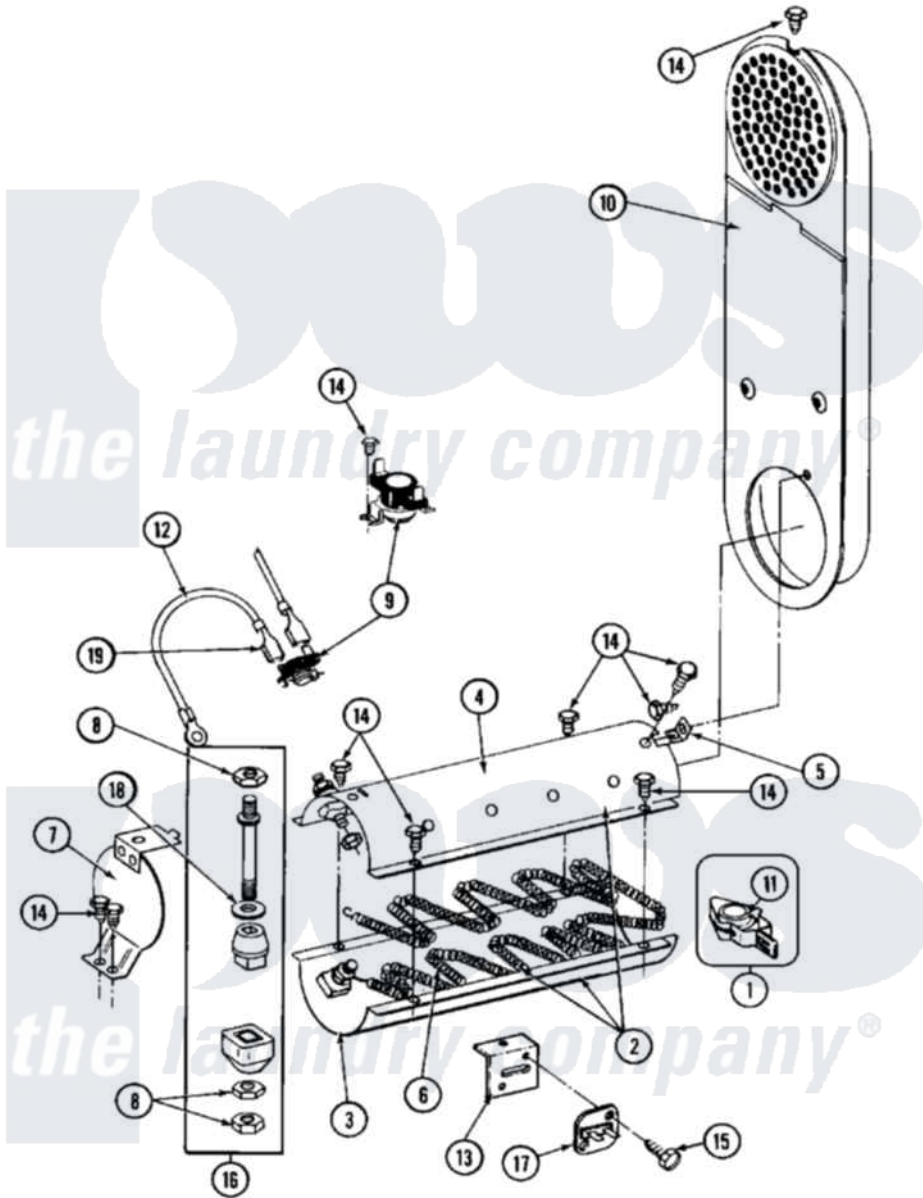

Maytag MDE26CTACL 08 - HEATER (A3 SERIES)

Maytag [Residential Maytag MDE26CTACL Dryer Parts](#) Parts Diagram 08 - HEATER (A3 SERIES)
 Click on the part number to view part

Item	Original Part Number	Replaced By	Status	Part Description
001	211294	90767		Screw, 8A X 3/8 HeX Washer Head Tapping
002	NLA		Not Available	INLET DUCT ASSY.
003	314995			Enclosure, Heater
004	315346			Bracket, Thermal Fuse
005	NLA		Not Available	SCREW
006	307473			Fuse, Thermal
007	314998			Insulator, Terminal
008	307185	308614		Heater Sub-Assembly
009	314999			Shield, Radiant
010	NLA		Not Available	SCREW
011	303396			Thermostat, Hi-Limit
012	307179			Heater Assembly