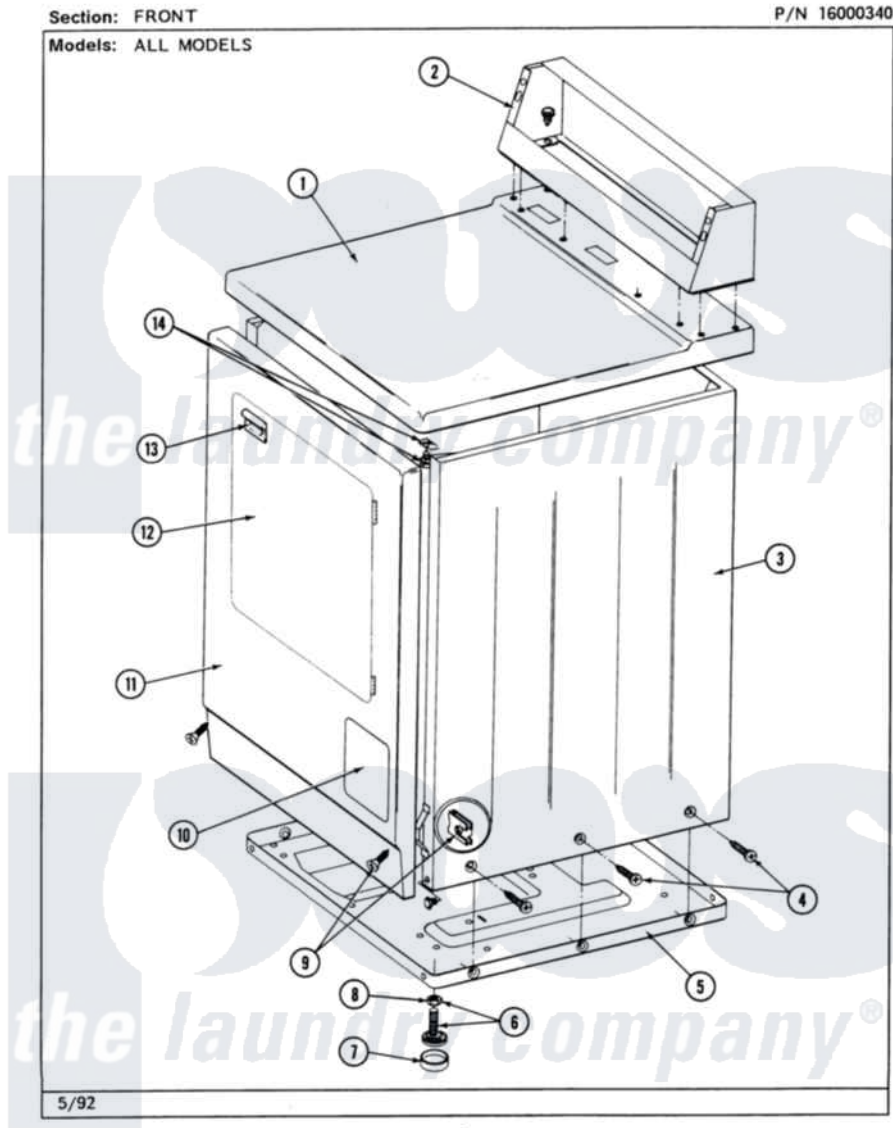

Maytag MDE26CTACW 01 - FRONT

Maytag [Residential Maytag MDE26CTACW Dryer Parts](#) Parts Diagram 01 - FRONT
Click on the part number to view part

Item	Original Part Number	Replaced By	Status	Part Description
001	307104			Top Cover Assembly
"	NLA		Not Available	(ALM)
002	212276	W10116760		Screw
"	NLA		Not Available	CONTROL COVER (WHT)
003	NLA		Not Available	CABINET (WHT)
"	Y310632	1163839		Screw
004	213007			Xfor Cabinet See Cabinet, Back
005	Y303361		Not Available	BASE ASSY. (UPPER & LOWER)
006	Y305086			Adjustable Leg And Nut
007	Y314137			Foot, Rubber
008	Y052740	62739		Nut, Lock
009	204439			Screw And Fstner Assembly
010	302542		Not Available	PART NOT USED. (DG ONLY)
"	302542L		Not Available	PART NOT USED. (DG ONLY)
"	302542M		Not Available	ACCESS DOOR-HARVEST

		Not Available	WHEAT
"	NLA	Not Available	DOOR, ACCESS (WHT)
011	NLA	Not Available	PANEL, FRONT ASSY. (WHT)
012	308061	Not Available	DOOR ASSY. COMPLETE (WHT)
"	NLA	Not Available	(ALM)
013	314946		Handle White
"	314972		Handle Door ALM
"	NLA	Not Available	(H. WHEAT)
014	204445		Screw And Fastener Assembly