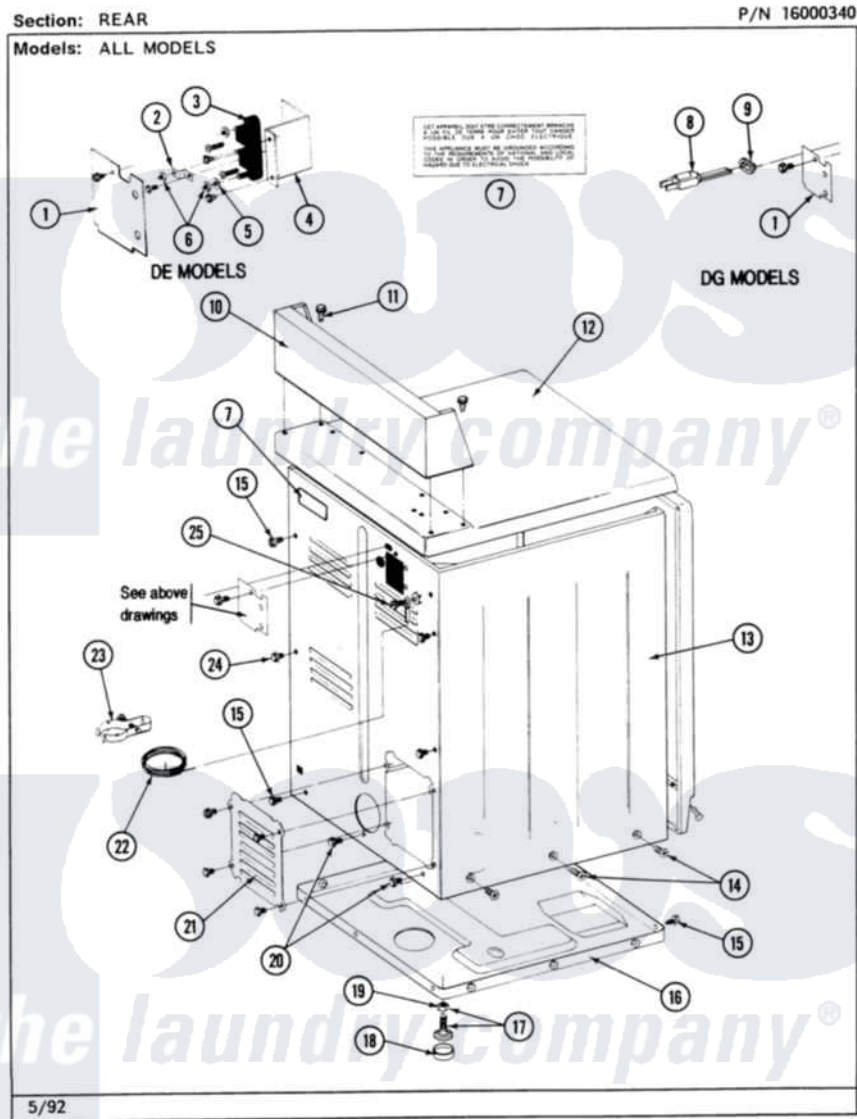

Maytag MDE26CTACW 02 - REAR

Maytag Residential Maytag MDE26CTACW Dryer Parts Parts Diagram 02 - REAR
 Click on the part number to view part

| Item | Original Part Number | Replaced By | Status | Part Description |
|------|-------------------------|---------------------------|---------------|--------------------------------------------------------------|
| 001 | Y313561 | | | Screw---NA |
| " | Y312905 | | Not Available | COVER, TERMINAL |
| 002 | Y311423 | 489483 | | Screw 10-32 X 1/2 |
| " | Y312184 | | | Strap, Grounding |
| 003 | 400008 | | | Block, Terminal |
| " | Y312209 | W10001200 | | Screw |
| 004 | Y313561 | | | Screw---NA |
| " | Y310632 | 1163839 | | Screw |
| " | Y312904 | | | Bracket, Terminal Block |
| 005 | Y311270 | | | Washer, Terminal Block |
| 006 | 311484 | 112432 | | Nut |
| 007 | 214519 | | | LABEL, ELECTRICAL INSTR. PART NOT USED-GAS MODELS ONLY |
| 008 | 302521 | | Not Available | CORD, POWER PART NOT USED-GAS MODELS ONLY |
| " | 305168 | 33002916 | | Power Cord, Canadian 240V |