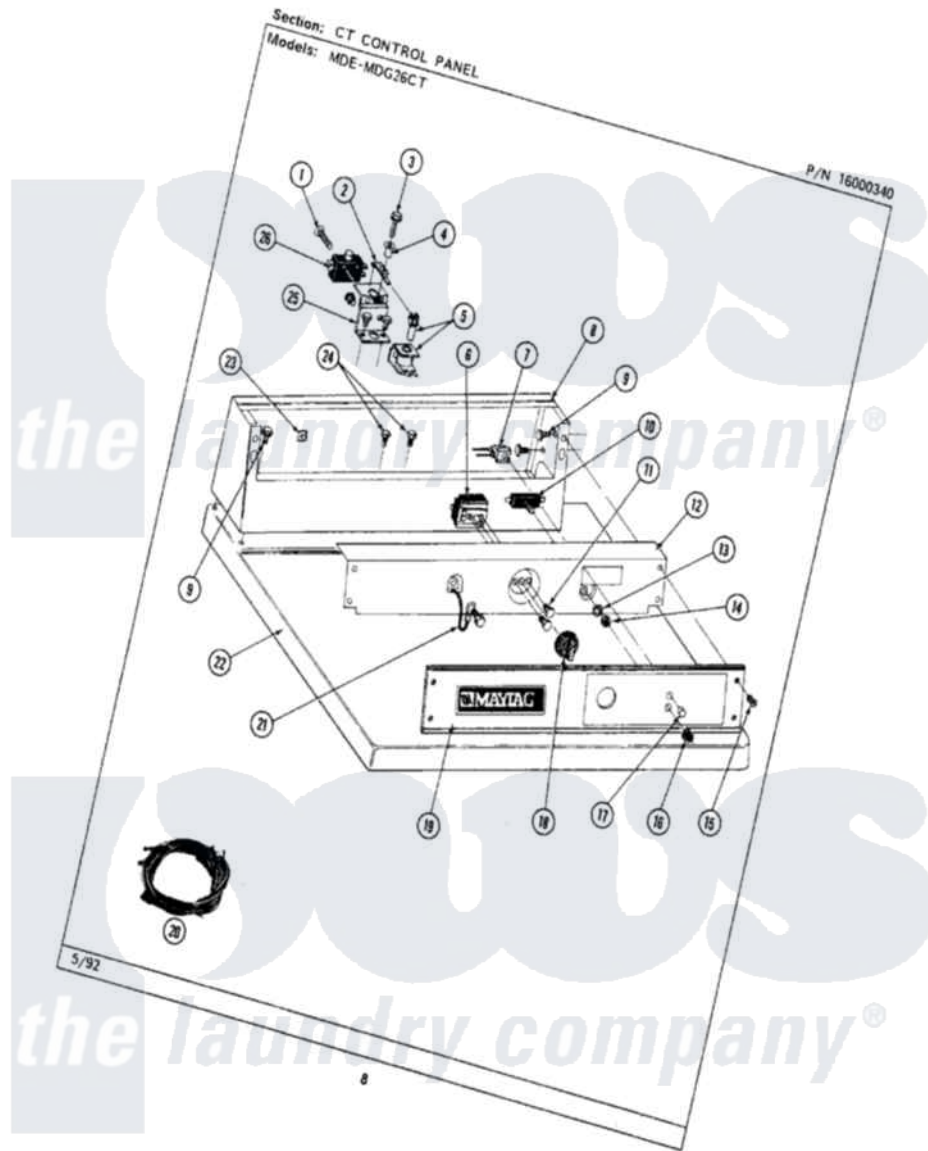

Maytag MDE26CTACW 03 - CT CONTROL PANEL

Maytag [Residential Maytag MDE26CTACW Dryer Parts](#) Parts Diagram 03 - CT CONTROL PANEL
 Click on the part number to view part

Item	Original Part Number	Replaced By	Status	Part Description
001	212950	M0227520		Screw-Tc No.6-32 X 13/16", Preform SwiTch
002	NLA		Not Available	SPRING LEVER, RELAY
003	212949	22001866		Screw, Relay
004	NLA		Not Available	SPACER, ADVANCE RELAY
005	212951			Screw, No.6-32 X 1/4 Inch
"	305393			Solenoid For Relay Assembly
006	307237	W10327105		Switch, Cycle Selection
007	NLA		Not Available	PILOT LIGHT
008	NLA		Not Available	CONTROL COVER (WHT)
009	212276	W10116760		Screw
010	306941	W10149462		Switch, Push-To-Start
011	Y313588	488234		Screw 8-32 X 1/4
012	314912		Not Available	BRACKET, CONTROL PANEL (WHT)
"	NLA		Not Available	(ALM)
013	312751			Lockwasher, Start Switch

014	Y312706	422617	Nut
015	212277		Screw, No.8 X 1/2 Inch
016	Y312702		Knurled Nut, Start Switch
017	215564		Lens, Indicator Light
018	306938		Knob, Selector Switch
019	NLA	Not Available	CONTROL PANEL
020	NLA	Not Available	WIRE HARNESS
021	205810		Wire, Ground
"	211252		Screw, Ground Wire
022	307105	Not Available	COVER, TOP ASSY. (WHT)
"	NLA	Not Available	(ALM)
023	215003		Fastener, Panel And Bracket
024	211294	90767	Screw, 8A X 3/8 HeX Washer Head Tapping
025	211294	90767	Screw, 8A X 3/8 HeX Washer Head Tapping
"	NLA	Not Available	RELAY BRACKET
026	Y303787	Not Available	SWITCH FOR RELAY