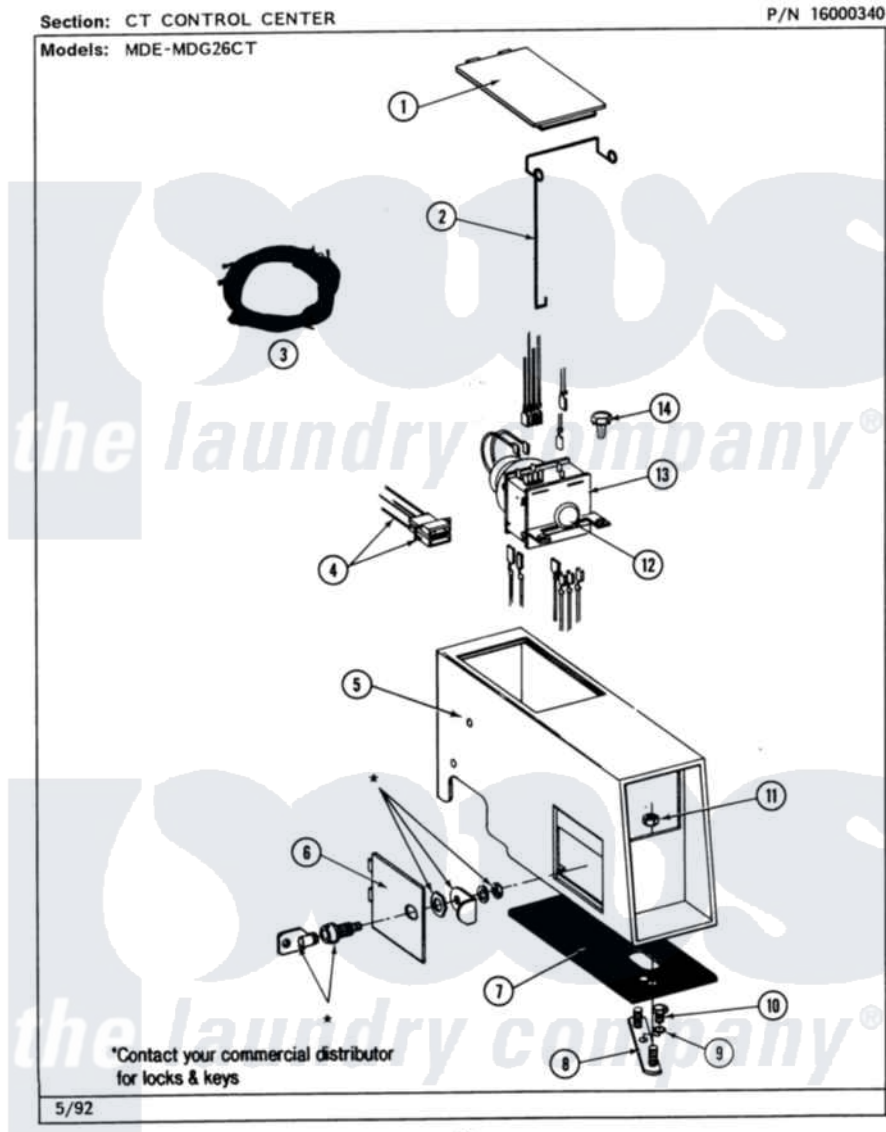

Maytag MDE26CTACW 04 - CT CONTROL CENTER

18

Maytag Residential Maytag MDE26CTACW Dryer Parts Parts Diagram 04 - CT CONTROL CENTER
Click on the part number to view part

Item	Original Part Number	Replaced By	Status	Part Description
001	NLA		Not Available	ACCESS DOOR (WHT)
002	214878			Latch For Access Door
003	NLA		Not Available	WIRE HARNESS
004	NLA		Not Available	HARNESS, TICKET CONTROL
005	NLA		Not Available	OUTER CASE (WHT)
006	NLA		Not Available	ACCESS DOOR (WHT)
007	214660			Gasket, Control Center
008	NLA		Not Available	MTG. STRAP---NA
009	910309			Washer, Mounting Strap
010	211294	90767		Screw, 8A X 3/8 HeX Washer Head Tapping
011	Y052740	62739		Nut, Lock
012	213089			Knob For Timer
"	Y312300			Groov-Pin
013	305867		Not Available	(45 MINS. FOR 303799 & 307142)

"	305868	Not Available	No.303799 & 307141 (37 1/2 MINS)
"	307142		Timer With Knob And Pin
"	NLA	Not Available	TIMER MOTOR
014	212276	W10116760	Screw