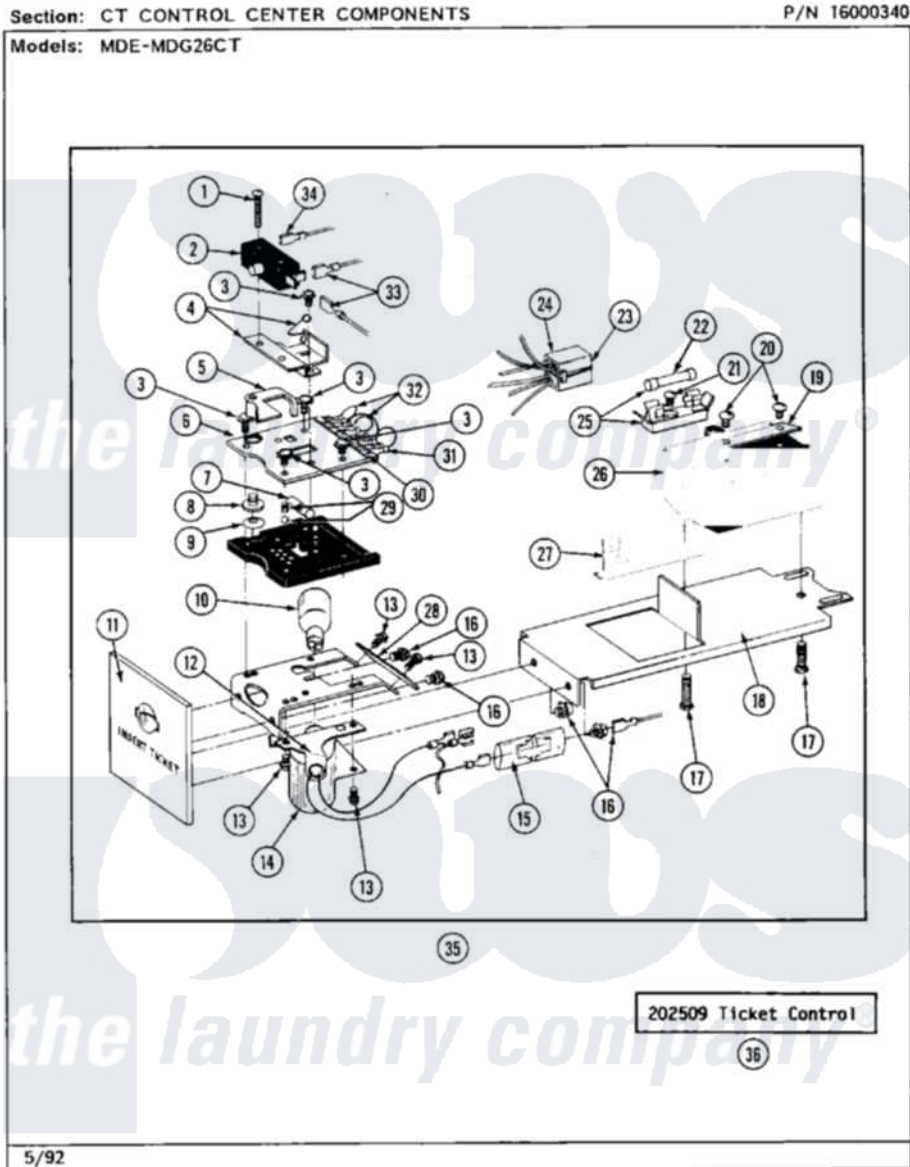

# Maytag MDE26CTACW 05 - CT CONTROL CENTER COMPONENTS

Maytag Residential Maytag MDE26CTACW Dryer Parts Parts Diagram 05 - CT CONTROL CENTER COMPONENTS  
 Click on the part number to view part

Item	Original Part Number	Replaced By	Status	Part Description
001	NLA		Not Available	SCREW
002	204882		Not Available	SWITCH FOR TICKET CONTROL
003	NLA		Not Available	SEMS SCREW (No.4-40 X 1/2 INC)
004	<a href="#">204881</a>			Cam Plate Assembly
005	<a href="#">214218</a>			Lever, Switch
006	<a href="#">212452</a>			Board, Circuit
007	<a href="#">214275</a>			Roller For Cam
008	<a href="#">214220</a>			Adjustment Thumb Wheel
009	NLA		Not Available	SPRING WASHER
010	202479	<a href="#">A3167501</a>		Lamp Oven, Int.
011	NLA		Not Available	FRONT PLATE, TICKET CONTROL
012	NLA		Not Available	LAMP SOCKET W/BACKET
013	NLA		Not Available	SCREW, SHIELD TO CONTROL
014	212533			SHIELD FOR HEAT LAMP

015	Y201110		Not Available	CONNECTOR, WIRE (INDIC. LIGHT)
016	212519	<a href="#">488234</a>		Screw 8-32 X 1/4
017	211294	<a href="#">90767</a>		Screw, 8A X 3/8 HeX Washer Head Tapping
018	NLA		Not Available	BRACKET, TICKET ASSEMBLY
019	311612		Not Available	COVER, CIRCUIT BOARD TERMINALS
020	311613	<a href="#">Y311711</a>		Screw, Fuse Block
021	NLA		Not Available	SCREW (No.6 X 1/4 INCH)
022	202713	<a href="#">22001555</a>		Fuse
023	<a href="#">213074</a>			Pin Receptacle For Plug
"	NLA		Not Available	PIN, PLUG
024	NLA		Not Available	HARNESS, TICKET CONTROL
025	NLA		Not Available	FUSE BLOCK W/FUSE
026	202477	<a href="#">22003292</a>		Control As
027	NLA		Not Available	SHIELD
028	NLA		Not Available	TICKET DEFLECTOR
029	<a href="#">203140</a>			Contact Ball Kit
030	NLA		Not Available	OVERLAY, CIRCUIT BOARD
031	Y311550		Not Available	SPADE (MINIATURE)
032	NLA		Not Available	JUMPER WIRE (BLACK)
033	NLA		Not Available	SPADE CONNECTOR
034	211737	<a href="#">248562</a>		Terminal
035	NLA		Not Available	TICKET RECEIVER ASSEMBLY
036	<a href="#">202509</a>			Ticket Control Assembly