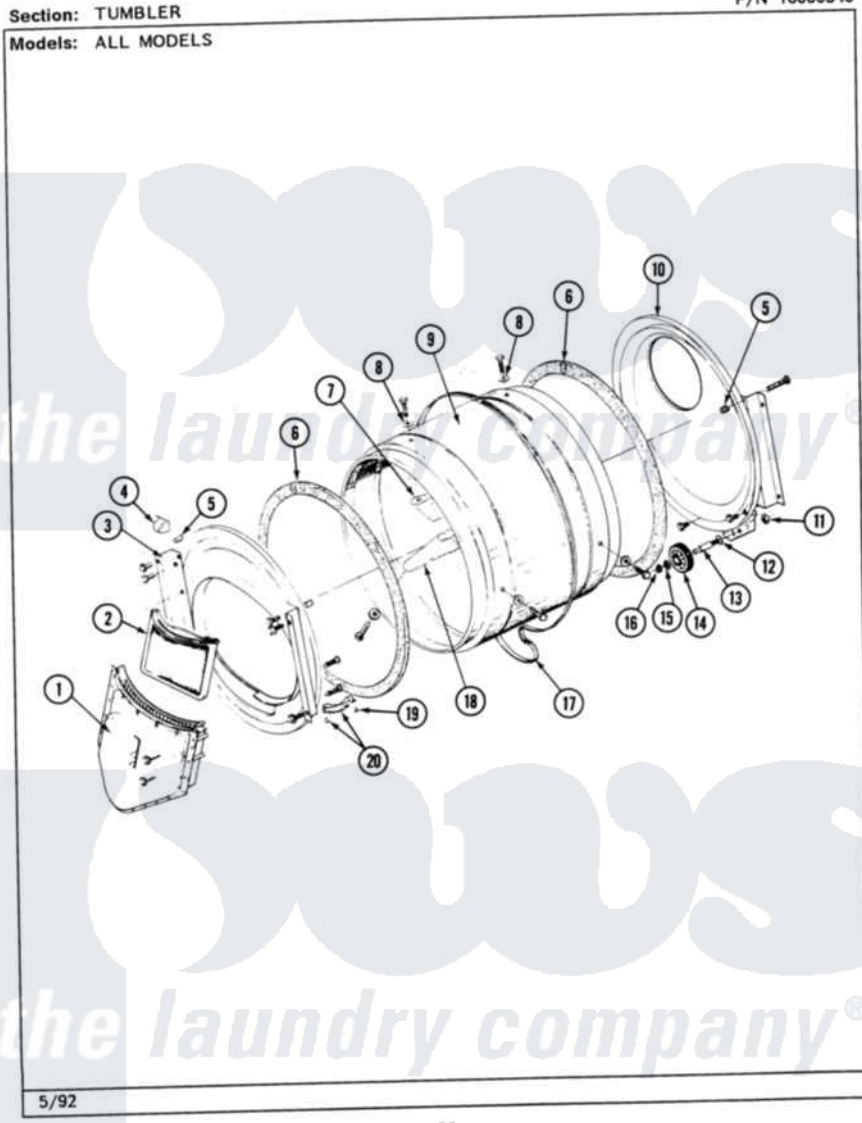

Maytag MDE26CTACW 07 - TUMBLER

P/N 16000340

26

Maytag Residential Maytag MDE26CTACW Dryer Parts Parts Diagram 07 - TUMBLER
Click on the part number to view part

Item	Original Part Number	Replaced By	Status	Part Description
001	Y307112	33001016		Outlet Duct Assembly
"	Y314110	33002917		Screw, No.10-16
002	307108	33002970		Lint Filte
003	307109	33001179		Front, Tumbler
"	Y313561			Screw---NA
"	NLA		Not Available	SCREW
"	Y310632	1163839		Screw
004	Y310376			Clip, Door Switch Harness
005	NLA		Not Available	COVER, THREAD
006	314820			Seal, Tumbler
007	314803	33001012		Baffle
"	Y310759			Screw, Tumbler Baffles
008	314158			Washer, Baffle To Tumbler
009	306663		Not Available	TUMBLER W/BAFFLES
"	314802		Not Available	TUMBLER W/OUT BAFFLES
010	211294	90767		Screw, 8A X 3/8 HeX Washer Head Tapping

"	Y307114	33001178	Back, Tumbler
"	Y308544	33001178	Back, Tumbler
011	312538	33001443	Nut, Hex
012	Y313347	312535	Washer, Vault Mounting Brk.
013	Y312948	6-3129480	Shaft- Tumbler
014	Y303373	12001541	Drum Roller/Washer Assembly--W
015	312535		Washer, Vault Mounting Brk.
016	410233	9703438	Ring-Retrn
017	Y312959		Poly "V" Belt For Tumbler
018	314804	33001004	Baffle, Tall
"	Y310759		Screw, Tumbler Baffles
019	210720		Rivet, Bearing To Tumbler Fmt
020	306508		Tumbler Bearing Kit ---W