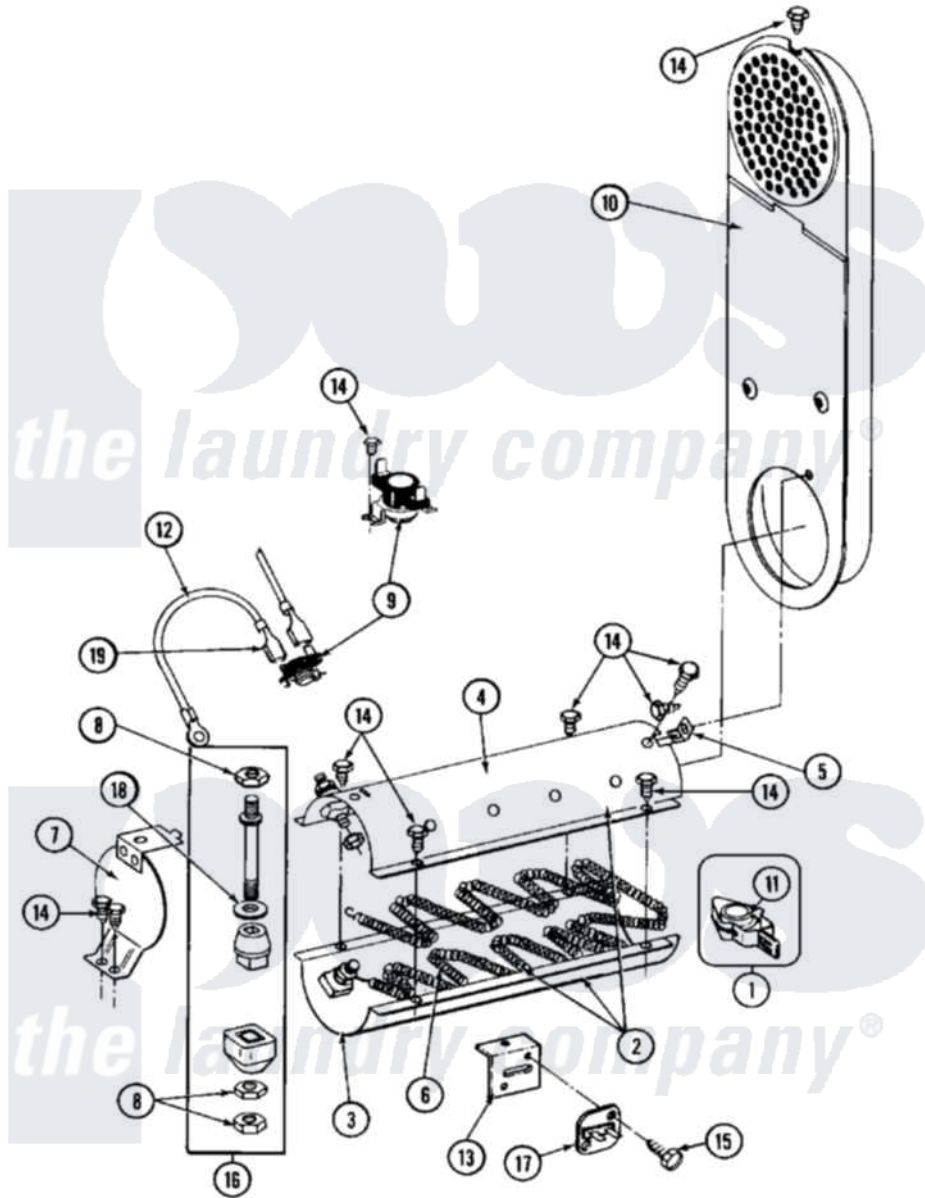

Maytag MDE26CTACW 11 - HEATER (A0 SERIES)

Maytag Residential Maytag MDE26CTACW Dryer Parts Parts Diagram 11 - HEATER (A0 SERIES)
 Click on the part number to view part

Item	Original Part Number	Replaced By	Status	Part Description
001	Y303881			Clip And Insulator Assembly
002	307470	Y303778		Heater Assembly Complete
003	Y313576			Heater Chamber, Bottom
004	Y313575		Not Available	HEATER CHAMBER, TOP
005	Y312890			Retainer, Heater Chamber
006	Y313537			Heater Element 240 Volt
007	304124		Not Available	HEATER SHIELD
008	311484	112432		Nut
009	303396			Thermostat, Hi-Limit
010	NLA		Not Available	INLET DUCT ASSY.
011	Y313270			Insulator For Heater Elemen
012	Y304693			Jumper Wire
013	315046			MOUNTING BRACKET
014	211294	90767		Screw, 8A X 3/8 HeX Washer Head Tapping
015	NLA		Not Available	SCREW
016	Y304596			Terminal Insulator Assembly

017 [307473](#)

Fuse, Thermal

018 [311093](#)

Washer, Terminal Connection

019 [210745](#)

Wire Terminal