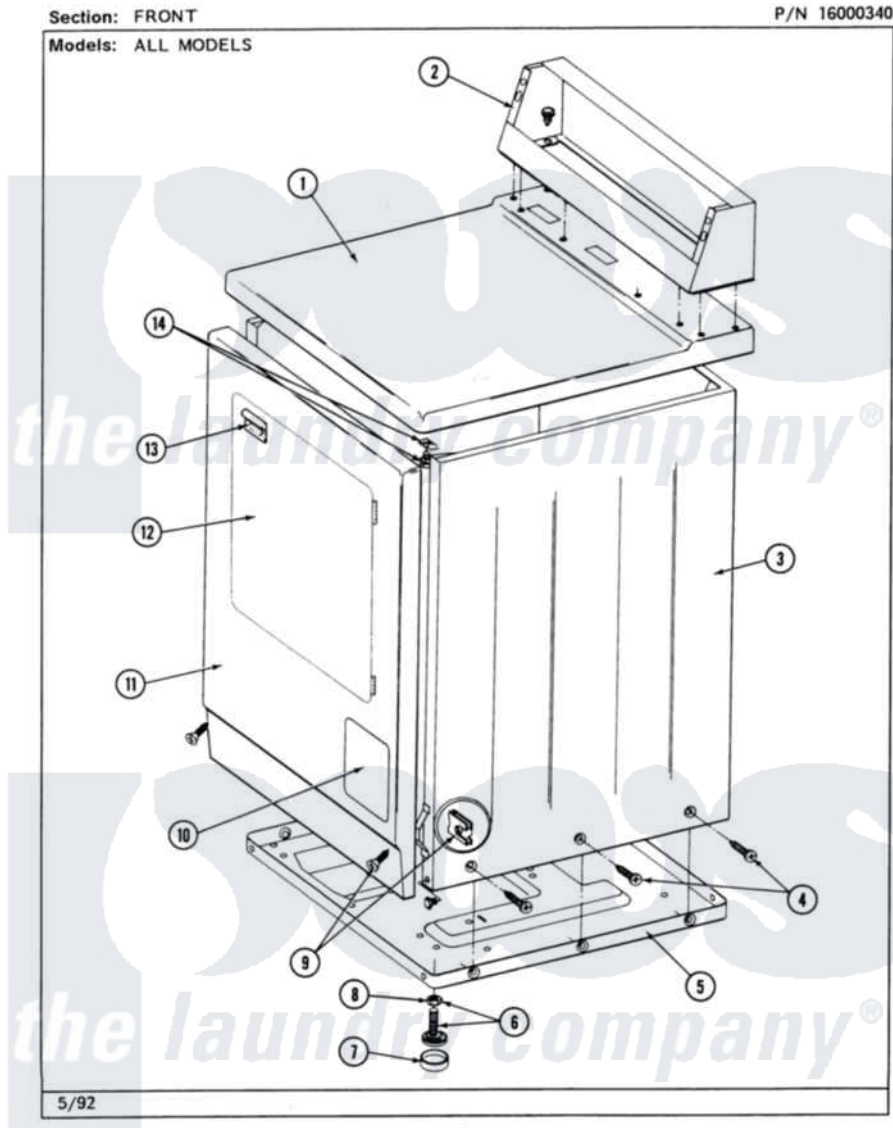

Maytag MDE26CTADG 01 - FRONT

Maytag [Residential Maytag MDE26CTADG Dryer Parts](#) Parts Diagram 01 - FRONT
Click on the part number to view part

Item	Original Part Number	Replaced By	Status	Part Description
001	307104			Top Cover Assembly
"	NLA		Not Available	(ALM)
002	212276	W10116760		Screw
"	NLA		Not Available	CONTROL COVER (WHT)
003	NLA		Not Available	CABINET (WHT)
"	Y310632	1163839		Screw
004	213007			Xfor Cabinet See Cabinet, Back
005	Y303361		Not Available	BASE ASSY. (UPPER & LOWER)
006	Y305086			Adjustable Leg And Nut
007	Y314137			Foot, Rubber
008	Y052740	62739		Nut, Lock
009	204439			Screw And Fstner Assembly
010	302542		Not Available	PART NOT USED. (DG ONLY)
"	302542L		Not Available	PART NOT USED. (DG ONLY)
"	302542M		Not Available	ACCESS DOOR-HARVEST

		Not Available	WHEAT
"	NLA	Not Available	ACCESS DOOR (WHT)
011	NLA	Not Available	FRONT PANEL ASSY. (WHT)
012	308061	Not Available	DOOR ASSY. COMPLETE (WHT)
"	NLA	Not Available	(ALM)
013	314946		Handle White
"	314972		Handle Door ALM
"	NLA	Not Available	(H. WHEAT)
014	204445		Screw And Fastener Assembly