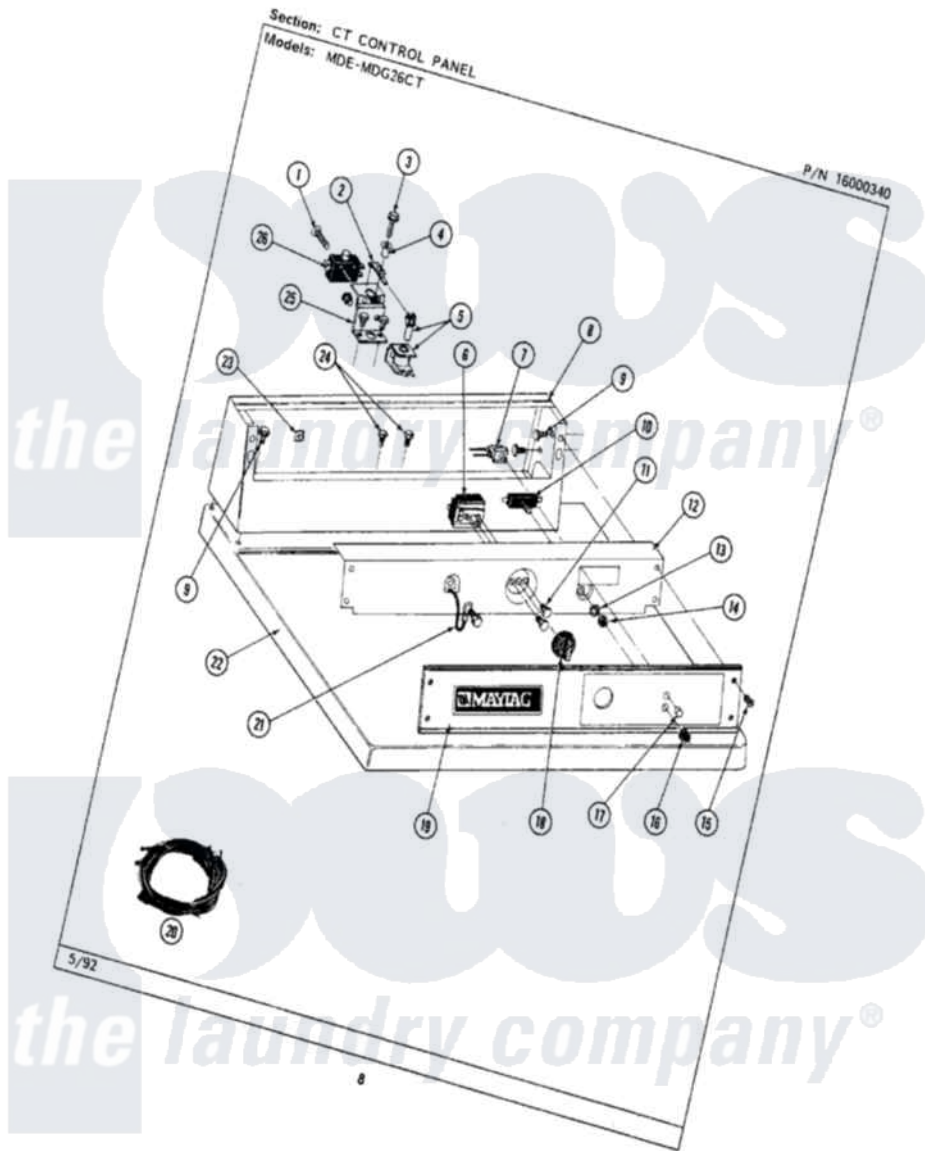

Maytag MDE26CTADG 03 - CT CONTROL PANEL

Maytag [Residential Maytag MDE26CTADG Dryer Parts](#) Parts Diagram 03 - CT CONTROL PANEL
 Click on the part number to view part

Item	Original Part Number	Replaced By	Status	Part Description
001	212950	M0227520		Screw-Tc No.6-32 X 13/16", Preform SwiTch
002	NLA		Not Available	SPRING LEVER, RELAY
003	212949	22001866		Screw, Relay
004	NLA		Not Available	SPACER, ADVANCE RELAY
005	212951			Screw, No.6-32 X 1/4 Inch
"	305393			Solenoid For Relay Assembly
006	307237	W10327105		Switch, Cycle Selection
007	NLA		Not Available	PILOT LIGHT
008	NLA		Not Available	CONTROL COVER (WHT)
009	212276	W10116760		Screw
010	306941	W10149462		Switch, Push-To-Start
011	Y313588	488234		Screw 8-32 X 1/4
012	314912		Not Available	BRACKET, CONTROL PANEL (WHT)
"	NLA		Not Available	(ALM)
013	312751			Lockwasher, Start Switch

014	Y312706	422617	Nut
015	212277		Screw, No.8 X 1/2 Inch
016	Y312702		Knurled Nut, Start Switch
017	215564		Lens, Indicator Light
018	306938		Knob, Selector Switch
019	NLA	Not Available	CONTROL PANEL
020	NLA	Not Available	WIRE HARNESS----NA
021	205810		Wire, Ground
"	211252		Screw, Ground Wire
022	307105	Not Available	COVER, TOP ASSY. (WHT)
"	NLA	Not Available	(ALM)
023	215003		Fastener, Panel And Bracket
024	211294	90767	Screw, 8A X 3/8 HeX Washer Head Tapping
025	211294	90767	Screw, 8A X 3/8 HeX Washer Head Tapping
"	NLA	Not Available	RELAY BRACKET
026	Y303787	Not Available	SWITCH FOR RELAY