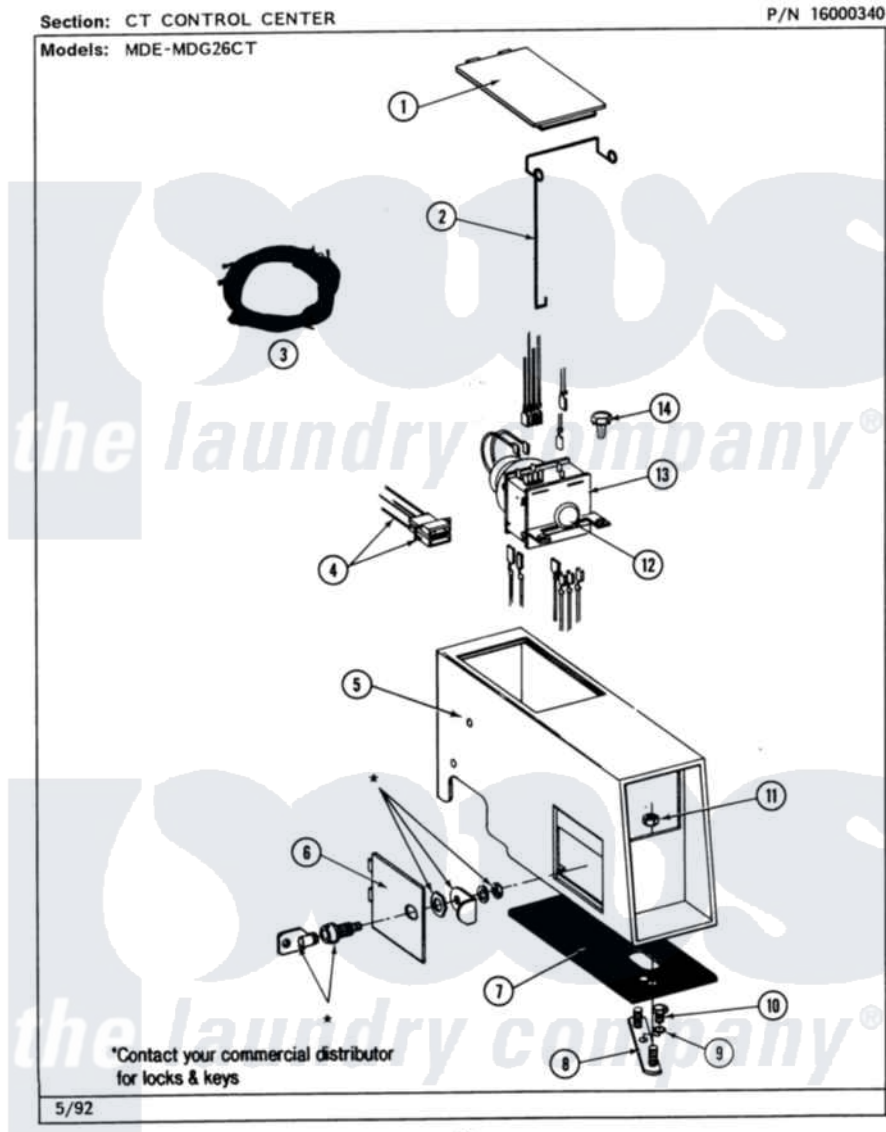

Maytag MDE26CTADG 04 - CT CONTROL CENTER

Maytag [Residential Maytag MDE26CTADG Dryer Parts](#) Parts Diagram 04 - CT CONTROL CENTER
Click on the part number to view part

| Item | Original Part Number | Replaced By | Status | Part Description |
|------|-------------------------|-----------------------|---------------|---|
| 001 | NLA | | Not Available | ACCESS DOOR (WHT) |
| 002 | 214878 | | | Latch For Access Door |
| 003 | NLA | | Not Available | WIRE HARNESS---NA |
| 004 | NLA | | Not Available | HARNESS, TICKET CONTROL |
| 005 | NLA | | Not Available | OUTER CASE (WHT) |
| 006 | NLA | | Not Available | ACCESS DOOR (WHT) |
| 007 | 214660 | | | Gasket, Control Center |
| 008 | NLA | | Not Available | MTG. STRAP---NA |
| 009 | 910309 | | | Washer, Mounting Strap |
| 010 | 211294 | 90767 | | Screw, 8A X 3/8 HeX Washer Head Tapping |
| 011 | Y052740 | 62739 | | Nut, Lock |
| 012 | 213089 | | | Knob For Timer |
| " | Y312300 | | | Groov-Pin |
| 013 | 305867 | | Not Available | (45 MINS. FOR 303799 & 307142) |

| | | | |
|-----|------------------------|---------------------------|----------------------------------|
| " | 305868 | Not Available | No.303799 & 307141 (37 1/2 MINS) |
| " | 307142 | | Timer With Knob And Pin |
| " | NLA | Not Available | TIMER MOTOR |
| 014 | 212276 | W10116760 | Screw |