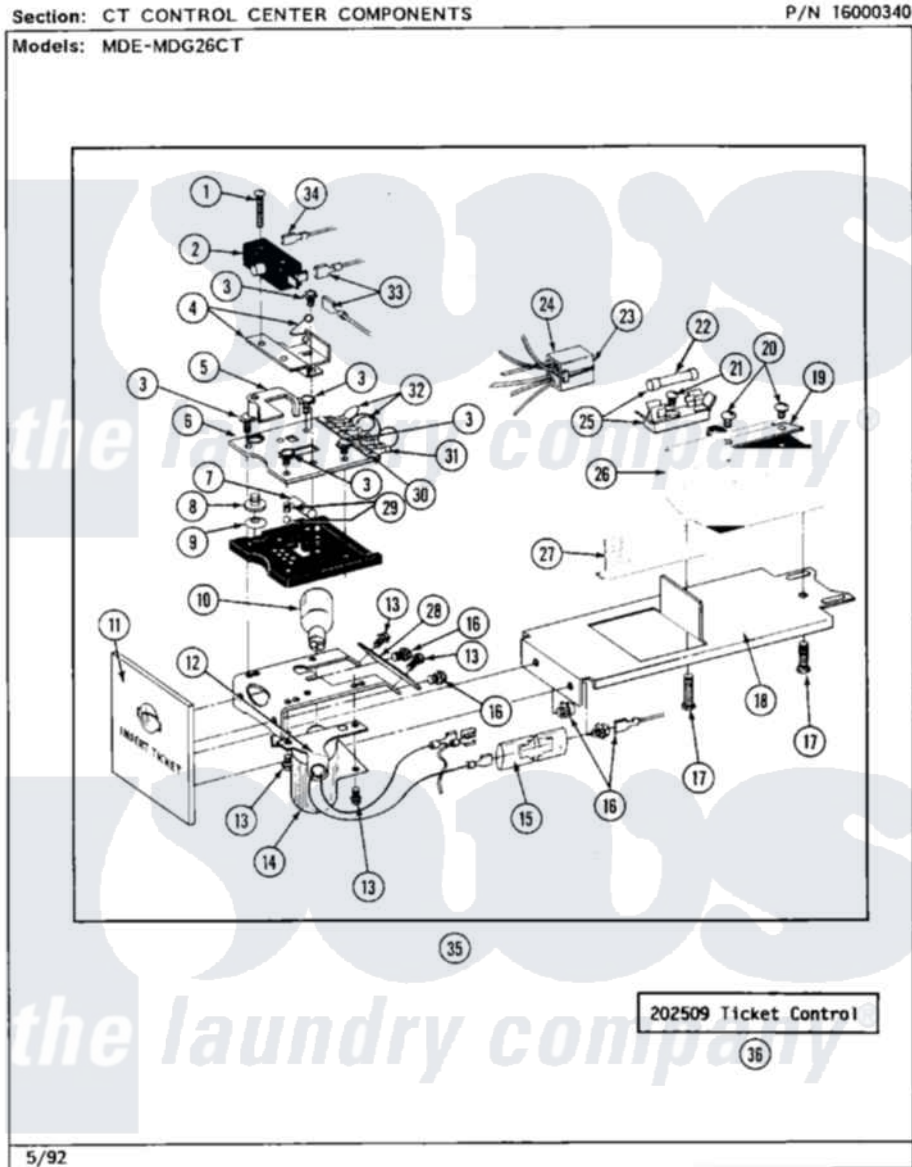

# Maytag MDE26CTADG 05 - CT CONTROL CENTER COMPONENTS

22

Maytag [Residential Maytag MDE26CTADG Dryer Parts](#) Parts Diagram 05 - CT CONTROL CENTER COMPONENTS  
 Click on the part number to view part

Item	Original Part Number	Replaced By	Status	Part Description
001	NLA		Not Available	SCREW
002	204882		Not Available	SWITCH FOR TICKET CONTROL
003	NLA		Not Available	SEMS SCREW (No.4-40 X 1/2 INC)
004	<a href="#">204881</a>			Cam Plate Assembly
005	<a href="#">214218</a>			Lever, Switch
006	<a href="#">212452</a>			Board, Circuit
007	<a href="#">214275</a>			Roller For Cam
008	<a href="#">214220</a>			Adjustment Thumb Wheel
009	NLA		Not Available	SPRING WASHER
010	202479	<a href="#">A3167501</a>		Lamp Oven, Int.
011	NLA		Not Available	FRONT PLATE, TICKET CONTROL
012	NLA		Not Available	LAMP SOCKET W/BACKET
013	NLA		Not Available	SCREW, SHIELD TO CONTROL
014	212533			SHIELD FOR HEAT LAMP

015	Y201110		Not Available	CONNECTOR, WIRE (INDIC. LIGHT)
016	212519	<a href="#">488234</a>		Screw 8-32 X 1/4
017	211294	<a href="#">90767</a>		Screw, 8A X 3/8 HeX Washer Head Tapping
018	NLA		Not Available	BRACKET, TICKET ASSEMBLY
019	311612		Not Available	COVER, CIRCUIT BOARD TERMINALS
020	311613	<a href="#">Y311711</a>		Screw, Fuse Block
021	NLA		Not Available	SCREW (No.6 X 1/4 INCH)
022	202713	<a href="#">22001555</a>		Fuse
023	<a href="#">213074</a>			Pin Receptacle For Plug
"	NLA		Not Available	PIN, PLUG
024	NLA		Not Available	HARNESS, TICKET CONTROL
025	NLA		Not Available	FUSE BLOCK W/FUSE
026	202477	<a href="#">22003292</a>		Control As
027	NLA		Not Available	SHIELD
028	NLA		Not Available	TICKET DEFLECTOR
029	<a href="#">203140</a>			Contact Ball Kit
030	NLA		Not Available	OVERLAY, CIRCUIT BOARD
031	Y311550		Not Available	SPADE (MINIATURE)
032	NLA		Not Available	JUMPER WIRE (BLACK)
033	NLA		Not Available	SPADE CONNECTOR
034	211737	<a href="#">248562</a>		Terminal
035	NLA		Not Available	TICKET RECEIVER ASSEMBLY
036	<a href="#">202509</a>			Ticket Control Assembly