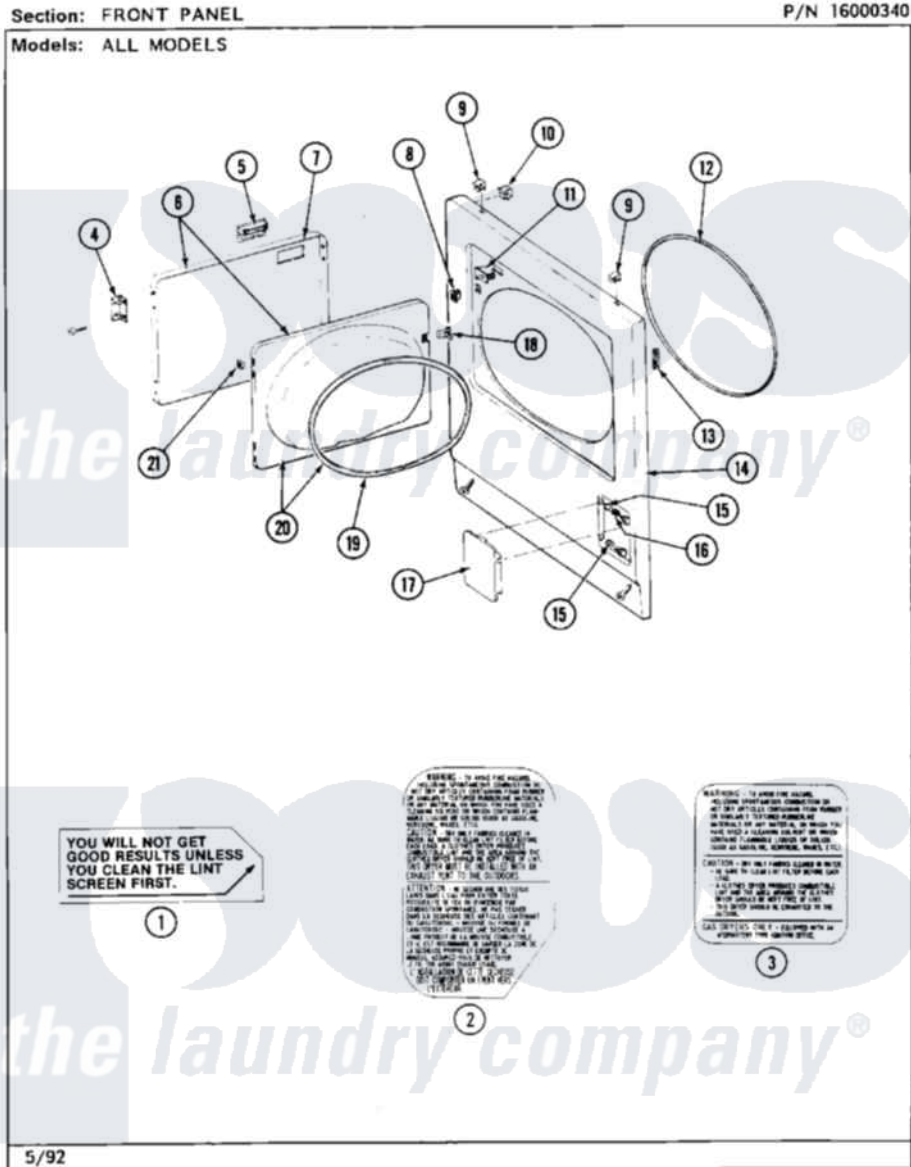

# Maytag MDE26CTADG 06 - FRONT PANEL

24

Maytag [Residential Maytag MDE26CTADG Dryer Parts](#) Parts Diagram 06 - FRONT PANEL  
Click on the part number to view part

Item	Original Part Number	Replaced By	Status	Part Description
001	Y313340			LABEL, LINT SCREEN INSTRUCTION
002	314941		Not Available	LABEL, INSTRUCTION
003	314942			INSTRUCTION LABEL
"	NLA		Not Available	INSTRUCTION LABEL
004	307099	<a href="#">33001230</a>		Hinge, Door
"	<a href="#">Y314062</a>			Screw, Door Hinge And Panel
005	312960	<a href="#">489355</a>		Screw, 8 X 1/2
"	<a href="#">314946</a>			Handle White
"	<a href="#">314972</a>			Handle Door ALM
"	NLA		Not Available	(H. WHEAT)
006	NLA		Not Available	(ALM)
"	Y307111		Not Available	DOOR ASSY. COMPLETE (WHT)
007	<a href="#">314966</a>			Panel, Outer
"	NLA		Not Available	(ALM)
008	<a href="#">306436</a>			Door Latch Kit--W

009	212982	<a href="#">22001650</a>	Fastener, Spring
010	<a href="#">Y310376</a>		Clip, Door Switch Harness
011	Y305754	<a href="#">W10169313</a>	Switch-Dor
012	<a href="#">314937</a>		Seal, Front Panel
013	<a href="#">Y313907</a>		Fastener, Twin
014	<a href="#">204439</a>		Screw And Fstner Assembly
"	NLA		Not Available
			PANEL, FRONT (WHT)
015	212949	<a href="#">22001866</a>	Screw, Relay
"	312301		Not Available
			BUSHING FOR ACCESS STUD
"	NLA		Not Available
			BUSHING, ACCESS STUD
016	<a href="#">312369</a>		Sleeve, Access Panel Stud Part Not Used
017	302542		Not Available
			PART NOT USED. (DG ONLY)
"	302542L		Not Available
			PART NOT USED. (DG ONLY)
"	302542M		Not Available
			ACCESS DOOR-HARVEST WHEAT
"	NLA		Not Available
			ACCESS DOOR (WHT)
018	314936	<a href="#">33001305</a>	Strike, Door
"	314944	<a href="#">33001305</a>	Strike, Door
019	314935	<a href="#">33001192</a>	Seal, Door
020	307098		Not Available
			DOOR, INNER (W/SEAL)
021	<a href="#">Y313910</a>		Clip, Door Liner To Outer Panel