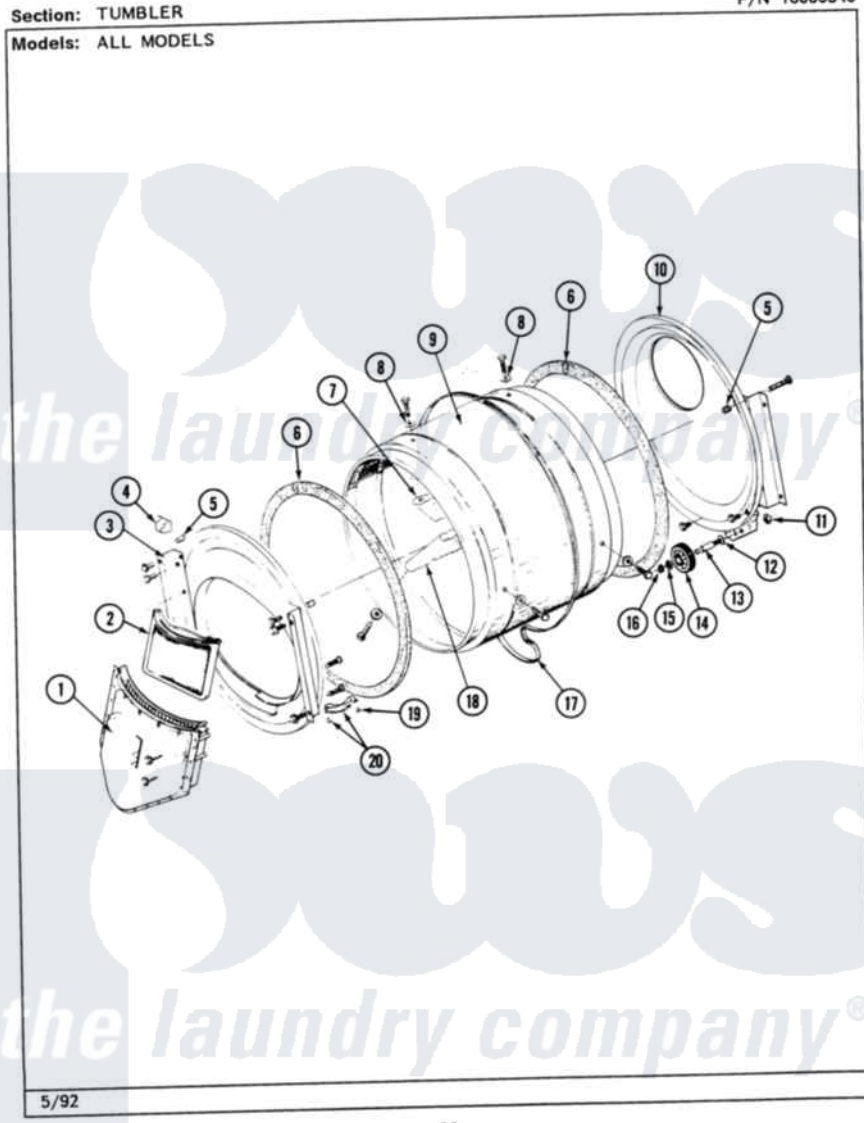

Maytag MDE26CTADG 07 - TUMBLER

P/N 16000340

26

Maytag Residential Maytag MDE26CTADG Dryer Parts Parts Diagram 07 - TUMBLER
Click on the part number to view part

Item	Original Part Number	Replaced By	Status	Part Description
001	Y307112	33001016		Outlet Duct Assembly
"	Y314110	33002917		Screw, No.10-16
002	307108	33002970		Lint Filte
003	307109	33001179		Front, Tumbler
"	Y313561			Screw---NA
"	NLA		Not Available	SCREW
"	Y310632	1163839		Screw
004	Y310376			Clip, Door Switch Harness
005	NLA		Not Available	COVER, THREAD
006	314820			Seal, Tumbler
007	314803	33001012		Baffle
"	Y310759			Screw, Tumbler Baffles
008	314158			Washer, Baffle To Tumbler
009	306663		Not Available	TUMBLER W/BAFFLES
"	314802		Not Available	TUMBLER W/OUT BAFFLES
010	211294	90767		Screw, 8A X 3/8 HeX Washer Head Tapping

"	Y307114	33001178	Back, Tumbler
"	Y308544	33001178	Back, Tumbler
011	312538	33001443	Nut, Hex
012	Y313347	312535	Washer, Vault Mounting Brk.
013	Y312948	6-3129480	Shaft- Tumbler
014	Y303373	12001541	Drum Roller/Washer Assembly--W
015	312535		Washer, Vault Mounting Brk.
016	410233	9703438	Ring-Retrn
017	Y312959		Poly "V" Belt For Tumbler
018	314804	33001004	Baffle, Tall
"	Y310759		Screw, Tumbler Baffles
019	210720		Rivet, Bearing To Tumbler Fmt
020	306508		Tumbler Bearing Kit ---W