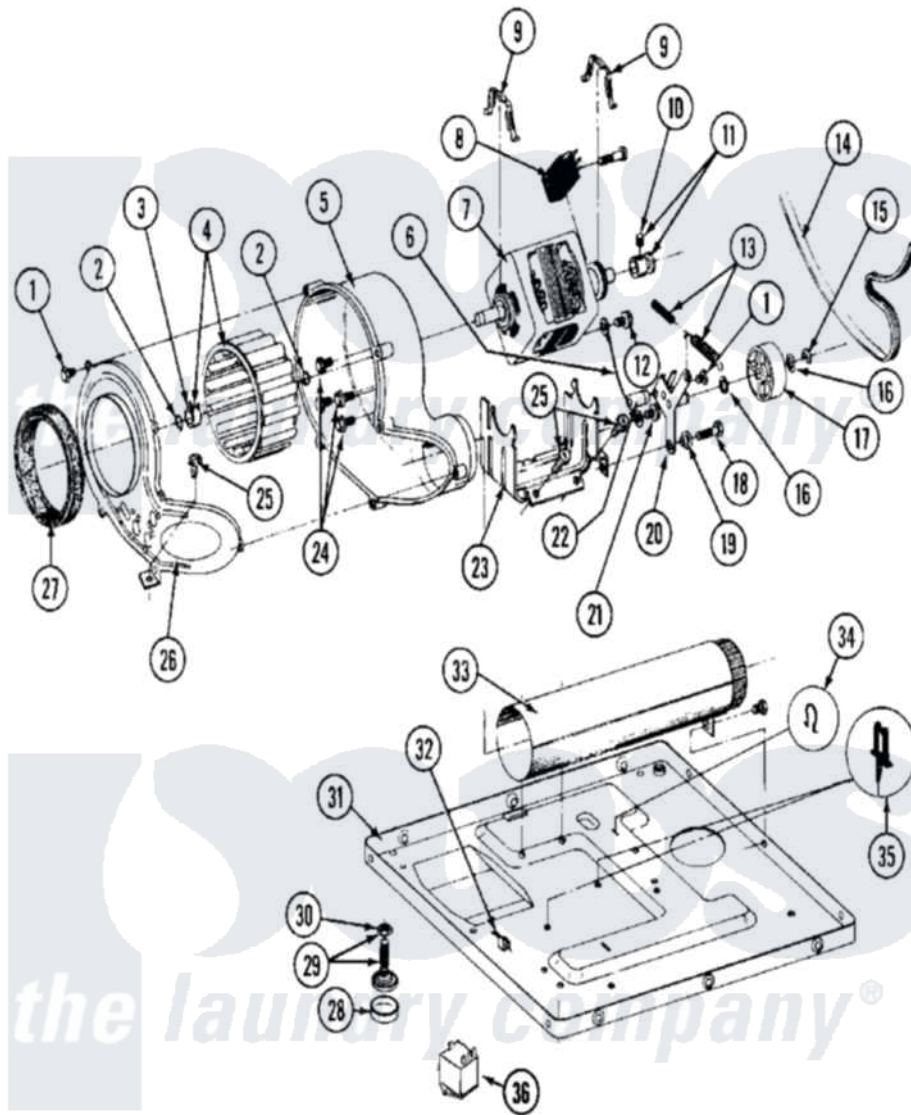

Maytag MDE26CTADG 09 - MOTOR DRIVE, BLOWER & BASE FRAME

Maytag Residential Maytag MDE26CTADG Dryer Parts Parts Diagram 09 - MOTOR DRIVE, BLOWER & BASE FRAME
 Click on the part number to view part

Item	Original Part Number	Replaced By	Status	Part Description
001	Y312961	W10116751		Screw
002	410233	9703438		Ring-Retrn
003	312967			Clamp, Blower Housing
004	Y303836			Blower Wheel Assembly And Clamp
005	Y312893			Housing, Blower
006	901220			Ground Wire
007	Y303358	W10410999		Motor-Drive
008	306207		Not Available	(PROD. No.303358-8 & No.303358-9)
"	NLA		Not Available	SWITCH, MOTOR START-PROD.
"	Y303877		Not Available	SWITCH, MOTOR EXTERNAL START No.303358-2, No.303358-4, 303358-7
"	Y303879			Switch, Motor External Start
009	Y015825			Clip, Motor To Motor Support
010	Y053241			Set Screw, Motor Pulley

011	Y305185	6-3051850		Pulley- MO
012	910343	488234		Screw 8-32 X 1/4
013	Y303945			IDLER SPRING ASSY. W/PLUG
014	Y312959			Poly "V" Belt For Tumbler
015	312958	354987		Ring, Retaining
016	Y312527			Washer, Idler Shaft
017	Y303705	6-3037050		Pulley- ID
018	Y014874			Screw, Idler Arm And Sleeve
019	Y312894	315772		Sleeve, Idler Arm
020	Y303363	6-3033630		Idler Arm
021	211294	90767		Screw, 8A X 3/8 HeX Washer Head Tapping
022	Y313582	W10116756		Spacer
023	NLA		Not Available	SUPPORT, MOTOR
024	Y310632	1163839		Screw
025	Y313561			Screw---NA
026	314778		Not Available	COVER, BLOWER HOUSING
027	Y312901			Seal, Housing Cover
028	210684			Foot, Adjustable Leg
029	Y302699	22003428		Leg, Adjustable
030	210385			Lock Nut For Adjustable Leg
031	Y303361		Not Available	BASE ASSY. (UPPER & LOWER)
032	Y310376			Clip, Door Switch Harness
033	Y303442			EXHAUST DUCT ASSEMBLY
034	410490			Spring, Retainer Wire Harness
035	Y313262	W10116752		Retainer-
036	306199			Relay, Heater