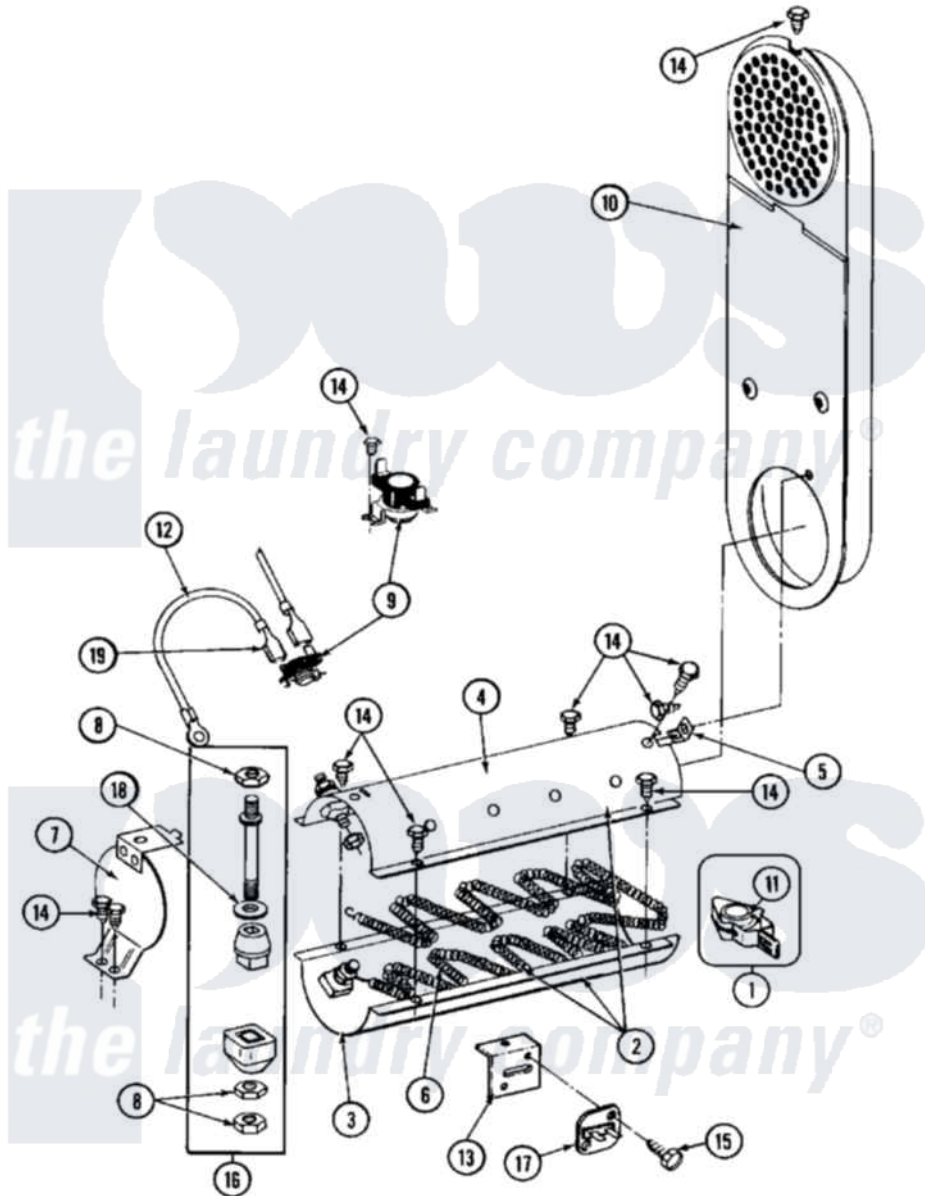

# Maytag MDE26CTADG 11 - HEATER (A0 SERIES)

Maytag [Residential Maytag MDE26CTADG Dryer Parts](#) Parts Diagram 11 - HEATER (A0 SERIES)  
 Click on the part number to view part

Item	Original Part Number	Replaced By	Status	Part Description
001	<a href="#">Y303881</a>			Clip And Insulator Assembly
002	307470	<a href="#">Y303778</a>		Heater Assembly Complete
003	<a href="#">Y313576</a>			Heater Chamber, Bottom
004	Y313575		Not Available	HEATER CHAMBER, TOP
005	<a href="#">Y312890</a>			Retainer, Heater Chamber
006	<a href="#">Y313538</a>			Heater Element 240 Volt
007	304124		Not Available	HEATER SHIELD
008	311484	<a href="#">112432</a>		Nut
009	<a href="#">303896</a>			Hi-Limit Thermostat-Canada
010	NLA		Not Available	INLET DUCT ASSY.
011	<a href="#">Y313270</a>			Insulator For Heater Elemen
012	<a href="#">Y304693</a>			Jumper Wire
013	315046			MOUNTING BRACKET
014	211294	<a href="#">90767</a>		Screw, 8A X 3/8 HeX Washer Head Tapping
015	NLA		Not Available	SCREW
016	<a href="#">Y304596</a>			Terminal Insulator Assembly

017 [307473](#)

Fuse, Thermal

018 [311093](#)

Washer, Terminal Connection

019 [210745](#)

Wire Terminal