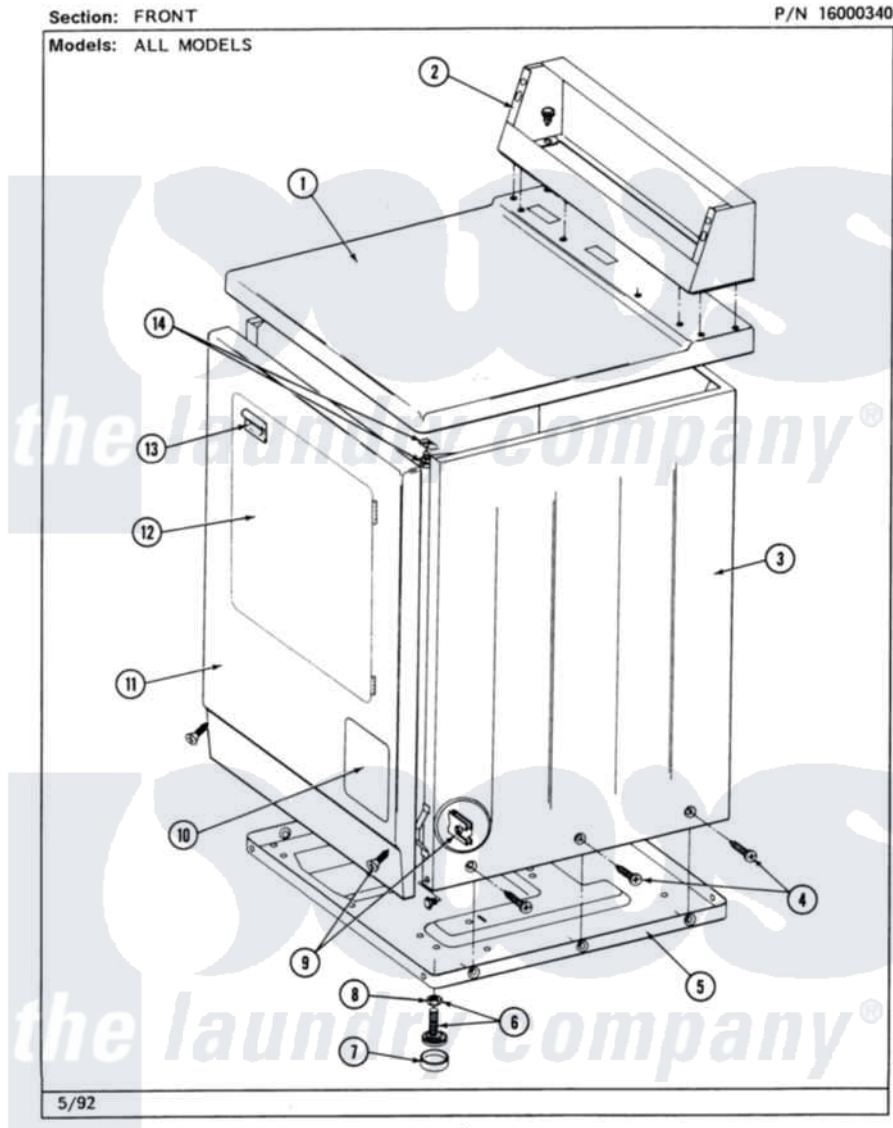

Maytag MDE26CTADL 01 - FRONT

2

Maytag Residential Maytag MDE26CTADL Dryer Parts Parts Diagram 01 - FRONT
 Click on the part number to view part

| Item | Original Part Number | Replaced By | Status | Part Description |
|------|-------------------------|---------------------------|---------------|--------------------------------|
| 001 | 307104 | | | Top Cover Assembly |
| " | NLA | | Not Available | (ALM) |
| 002 | 212276 | W10116760 | | Screw |
| " | NLA | | Not Available | CONTROL COVER (WHT) |
| 003 | NLA | | Not Available | CABINET (WHT) |
| " | Y310632 | 1163839 | | Screw |
| 004 | 213007 | | | Xfor Cabinet See Cabinet, Back |
| 005 | Y303361 | | Not Available | BASE ASSY. (UPPER & LOWER) |
| 006 | Y305086 | | | Adjustable Leg And Nut |
| 007 | Y314137 | | | Foot, Rubber |
| 008 | Y052740 | 62739 | | Nut, Lock |
| 009 | 204439 | | | Screw And Fstner Assembly |
| 010 | 302542 | | Not Available | PART NOT USED. (DG ONLY) |
| " | 302542L | | Not Available | PART NOT USED. (DG ONLY) |
| " | 302542M | | Not Available | ACCESS DOOR-HARVEST |

| | | | |
|-----|------------------------|---------------|-----------------------------|
| | | Not Available | WHEAT |
| " | NLA | Not Available | ACCESS DOOR (WHT) |
| 011 | NLA | Not Available | FRONT PANEL ASSY. (WHT) |
| 012 | 308061 | Not Available | DOOR ASSY. COMPLETE (WHT) |
| " | NLA | Not Available | (ALM) |
| 013 | 314946 | | Handle White |
| " | 314972 | | Handle Door ALM |
| " | NLA | Not Available | (H. WHEAT) |
| 014 | 204445 | | Screw And Fastener Assembly |