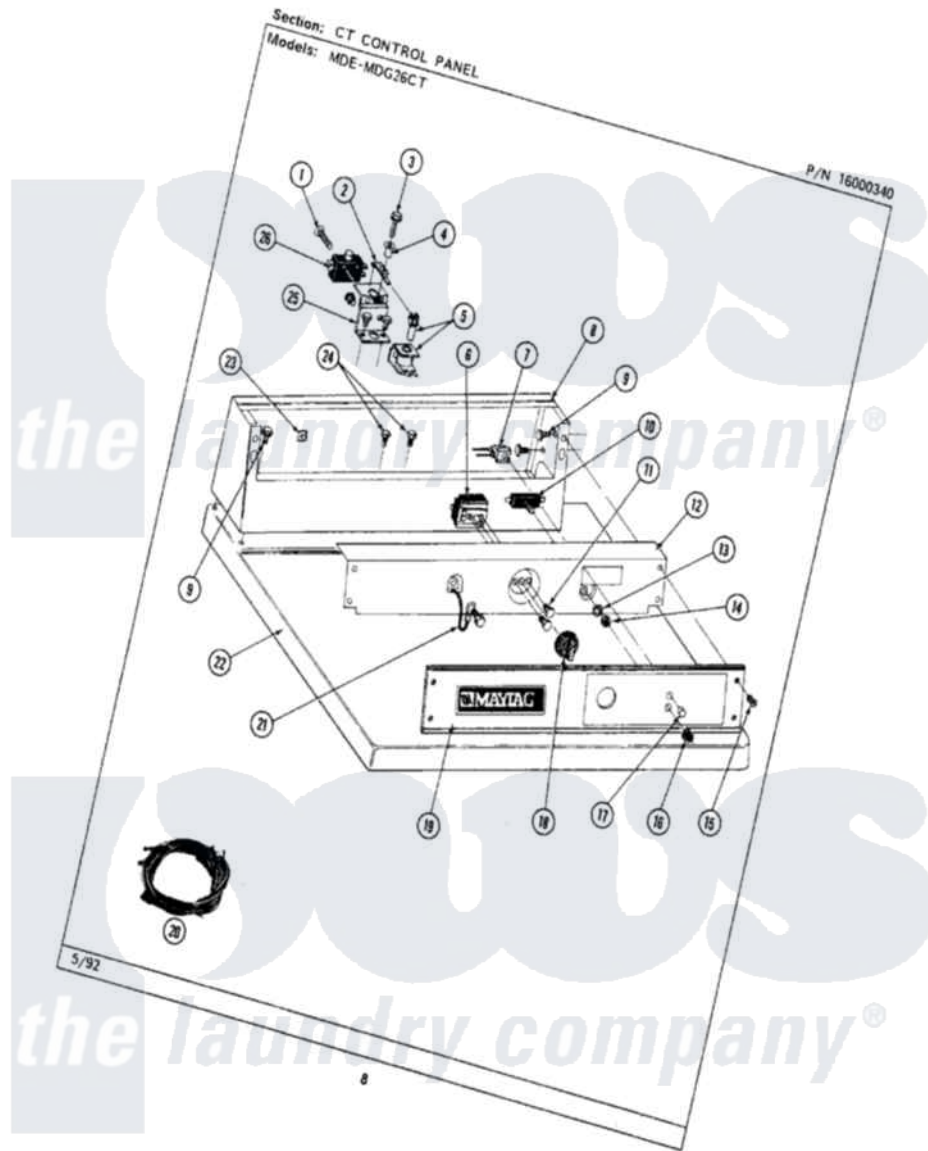

# Maytag MDE26CTADL 03 - CT CONTROL PANEL

Maytag [Residential Maytag MDE26CTADL Dryer Parts](#) Parts Diagram 03 - CT CONTROL PANEL  
 Click on the part number to view part

Item	Original Part Number	Replaced By	Status	Part Description
001	212950	<a href="#">M0227520</a>		Screw-Tc No.6-32 X 13/16", Preform SwiTch
002	NLA		Not Available	SPRING LEVER, RELAY
003	212949	<a href="#">22001866</a>		Screw, Relay
004	NLA		Not Available	SPACER, ADVANCE RELAY
005	<a href="#">212951</a>			Screw, No.6-32 X 1/4 Inch
"	<a href="#">305393</a>			Solenoid For Relay Assembly
006	307237	<a href="#">W10327105</a>		Switch, Cycle Selection
007	NLA		Not Available	PILOT LIGHT
008	NLA		Not Available	CONTROL COVER (WHT)
009	212276	<a href="#">W10116760</a>		Screw
010	306941	<a href="#">W10149462</a>		Switch, Push-To-Start
011	Y313588	<a href="#">488234</a>		Screw 8-32 X 1/4
012	314912		Not Available	BRACKET, CONTROL PANEL (WHT)
"	NLA		Not Available	(ALM)
013	<a href="#">312751</a>			Lockwasher, Start Switch

014	Y312706	<a href="#">422617</a>	Nut
015	<a href="#">212277</a>		Screw, No.8 X 1/2 Inch
016	<a href="#">Y312702</a>		Knurled Nut, Start Switch
017	<a href="#">215564</a>		Lens, Indicator Light
018	<a href="#">306938</a>		Knob, Selector Switch
019	NLA	Not Available	CONTROL PANEL
020	NLA	Not Available	WIRE HARNESS----NA
021	<a href="#">205810</a>		Wire, Ground
"	<a href="#">211252</a>		Screw, Ground Wire
022	307105	Not Available	COVER, TOP ASSY. (WHT)
"	NLA	Not Available	(ALM)
023	<a href="#">215003</a>		Fastener, Panel And Bracket
024	211294	<a href="#">90767</a>	Screw, 8A X 3/8 HeX Washer Head Tapping
025	211294	<a href="#">90767</a>	Screw, 8A X 3/8 HeX Washer Head Tapping
"	NLA	Not Available	RELAY BRACKET
026	Y303787	Not Available	SWITCH FOR RELAY