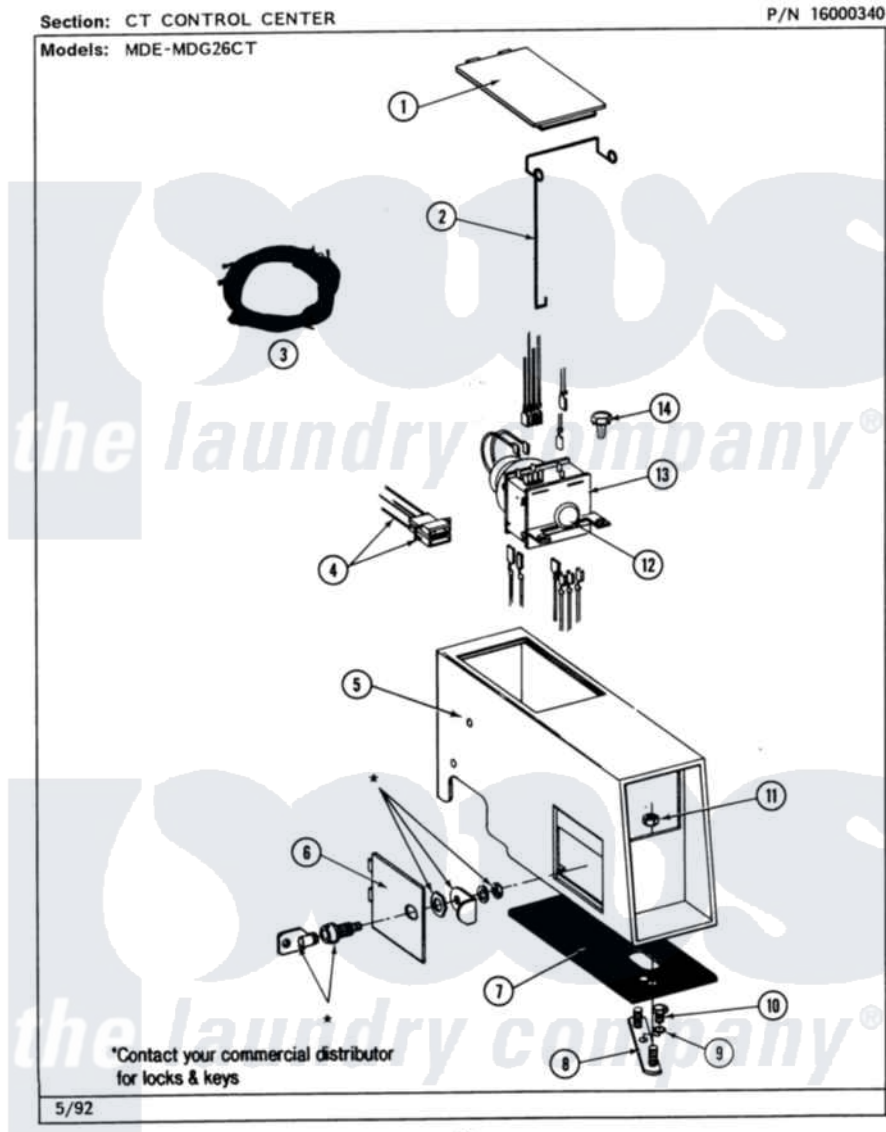

Maytag MDE26CTADL 04 - CT CONTROL CENTER

18

Maytag Residential Maytag MDE26CTADL Dryer Parts Parts Diagram 04 - CT CONTROL CENTER
Click on the part number to view part

Item	Original Part Number	Replaced By	Status	Part Description
001	NLA		Not Available	ACCESS DOOR (WHT)
002	214878			Latch For Access Door
003	NLA		Not Available	WIRE HARNESS---NA
004	NLA		Not Available	HARNESS, TICKET CONTROL
005	NLA		Not Available	OUTER CASE (WHT)
006	NLA		Not Available	ACCESS DOOR (WHT)
007	214660			Gasket, Control Center
008	NLA		Not Available	MTG. STRAP---NA
009	910309			Washer, Mounting Strap
010	211294	90767		Screw, 8A X 3/8 HeX Washer Head Tapping
011	Y052740	62739		Nut, Lock
012	213089			Knob For Timer
"	Y312300			Groov-Pin
013	305867		Not Available	(45 MINS. FOR 303799 & 307142)

"	305868	Not Available	No.303799 & 307141 (37 1/2 MINS)
"	307142		Timer With Knob And Pin
"	NLA	Not Available	TIMER MOTOR
014	212276	W10116760	Screw