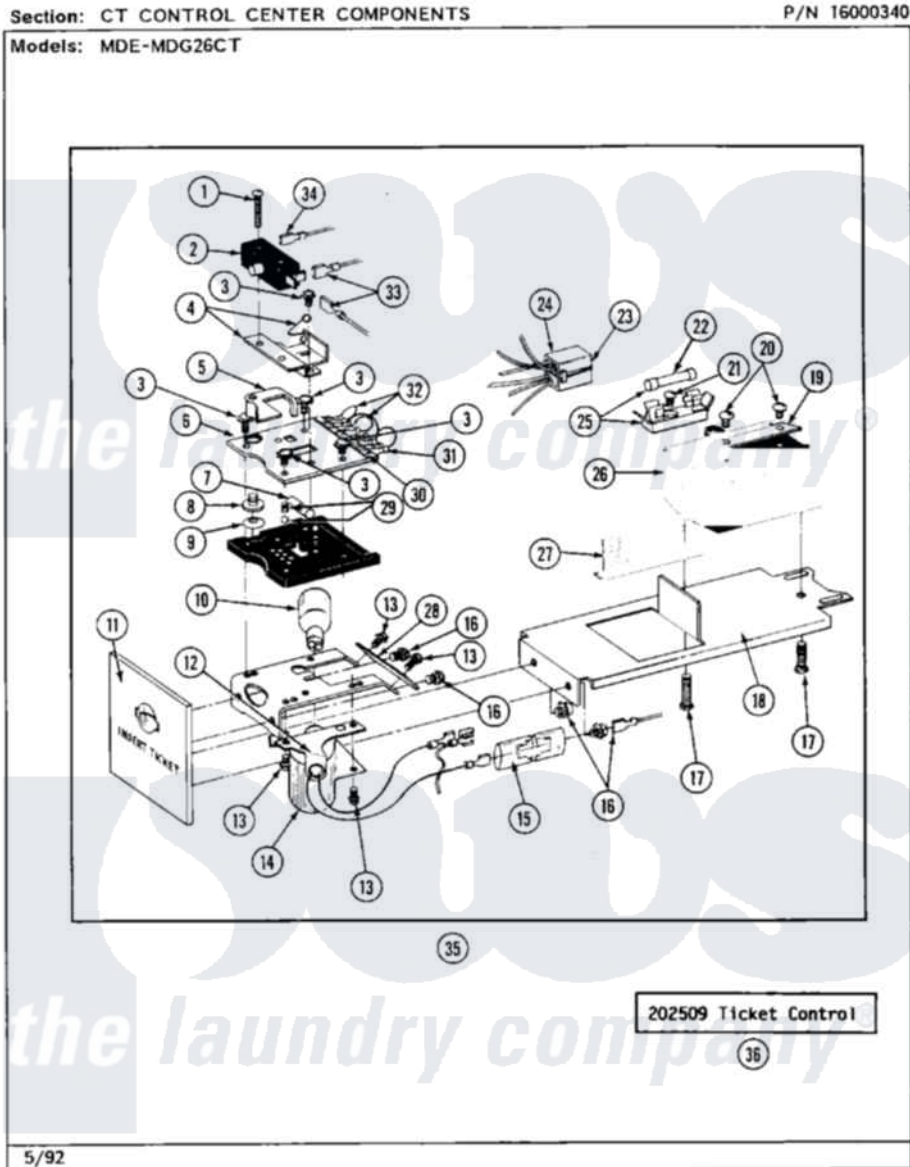

Maytag MDE26CTADL 05 - CT CONTROL CENTER COMPONENTS

22

Maytag [Residential Maytag MDE26CTADL Dryer Parts](#) Parts Diagram 05 - CT CONTROL CENTER COMPONENTS
 Click on the part number to view part

Item	Original Part Number	Replaced By	Status	Part Description
001	NLA		Not Available	SCREW
002	204882		Not Available	SWITCH FOR TICKET CONTROL
003	NLA		Not Available	SEMS SCREW (No.4-40 X 1/2 INC)
004	204881			Cam Plate Assembly
005	214218			Lever, Switch
006	212452			Board, Circuit
007	214275			Roller For Cam
008	214220			Adjustment Thumb Wheel
009	NLA		Not Available	SPRING WASHER
010	202479	A3167501		Lamp Oven, Int.
011	NLA		Not Available	FRONT PLATE, TICKET CONTROL
012	NLA		Not Available	LAMP SOCKET W/BACKET
013	NLA		Not Available	SCREW, SHIELD TO CONTROL
014	212533			SHIELD FOR HEAT LAMP

015	Y201110		Not Available	CONNECTOR, WIRE (INDIC. LIGHT)
016	212519	488234		Screw 8-32 X 1/4
017	211294	90767		Screw, 8A X 3/8 HeX Washer Head Tapping
018	NLA		Not Available	BRACKET, TICKET ASSEMBLY
019	311612		Not Available	COVER, CIRCUIT BOARD TERMINALS
020	311613	Y311711		Screw, Fuse Block
021	NLA		Not Available	SCREW (No.6 X 1/4 INCH)
022	202713	22001555		Fuse
023	213074			Pin Receptacle For Plug
"	NLA		Not Available	PIN, PLUG
024	NLA		Not Available	HARNESS, TICKET CONTROL
025	NLA		Not Available	FUSE BLOCK W/FUSE
026	202477	22003292		Control As
027	NLA		Not Available	SHIELD
028	NLA		Not Available	TICKET DEFLECTOR
029	203140			Contact Ball Kit
030	NLA		Not Available	OVERLAY, CIRCUIT BOARD
031	Y311550		Not Available	SPADE (MINIATURE)
032	NLA		Not Available	JUMPER WIRE (BLACK)
033	NLA		Not Available	SPADE CONNECTOR
034	211737	248562		Terminal
035	NLA		Not Available	TICKET RECEIVER ASSEMBLY
036	202509			Ticket Control Assembly