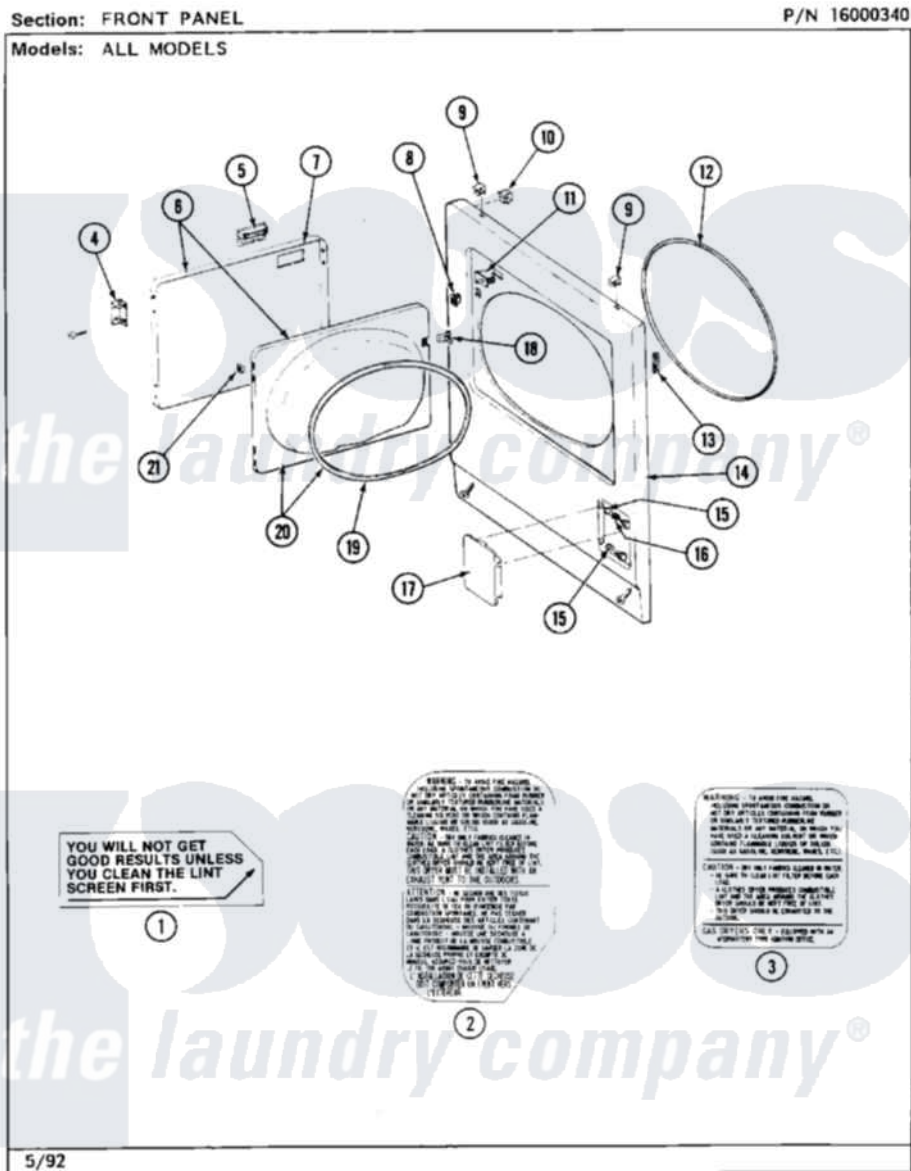

Maytag MDE26CTADL 06 - FRONT PANEL

24

Maytag [Residential Maytag MDE26CTADL Dryer Parts](#) Parts Diagram 06 - FRONT PANEL

[Click on the part number to view part](#)

Item	Original Part Number	Replaced By	Status	Part Description
001	Y313340			LABEL, LINT SCREEN INSTRUCTION
002	314941		Not Available	LABEL, INSTRUCTION
003	314942			INSTRUCTION LABEL
"	NLA		Not Available	INSTRUCTION LABEL
004	307099	33001230		Hinge, Door
"	Y314062			Screw, Door Hinge And Panel
005	312960	489355		Screw, 8 X 1/2
"	314946			Handle White
"	314972			Handle Door ALM
"	NLA		Not Available	(H. WHEAT)
006	NLA		Not Available	(ALM)
"	Y307111		Not Available	DOOR ASSY. COMPLETE (WHT)
007	314966			Panel, Outer
"	NLA		Not Available	(ALM)
008	306436			Door Latch Kit--W

009	212982	22001650	Fastener, Spring
010	Y310376		Clip, Door Switch Harness
011	Y305754	W10169313	Switch-Dor
012	314937		Seal, Front Panel
013	Y313907		Fastener, Twin
014	204439		Screw And Fstner Assembly
"	NLA		Not Available
			PANEL, FRONT (WHT)
015	212949	22001866	Screw, Relay
"	312301		Not Available
			BUSHING FOR ACCESS STUD
"	NLA		Not Available
			BUSHING, ACCESS STUD
016	312369		Sleeve, Access Panel Stud Part Not Used
017	302542		Not Available
			PART NOT USED. (DG ONLY)
"	302542L		Not Available
			PART NOT USED. (DG ONLY)
"	302542M		Not Available
			ACCESS DOOR-HARVEST WHEAT
"	NLA		Not Available
			ACCESS DOOR (WHT)
018	314936	33001305	Strike, Door
"	314944	33001305	Strike, Door
019	314935	33001192	Seal, Door
020	307098		Not Available
			DOOR, INNER (W/SEAL)
021	Y313910		Clip, Door Liner To Outer Panel