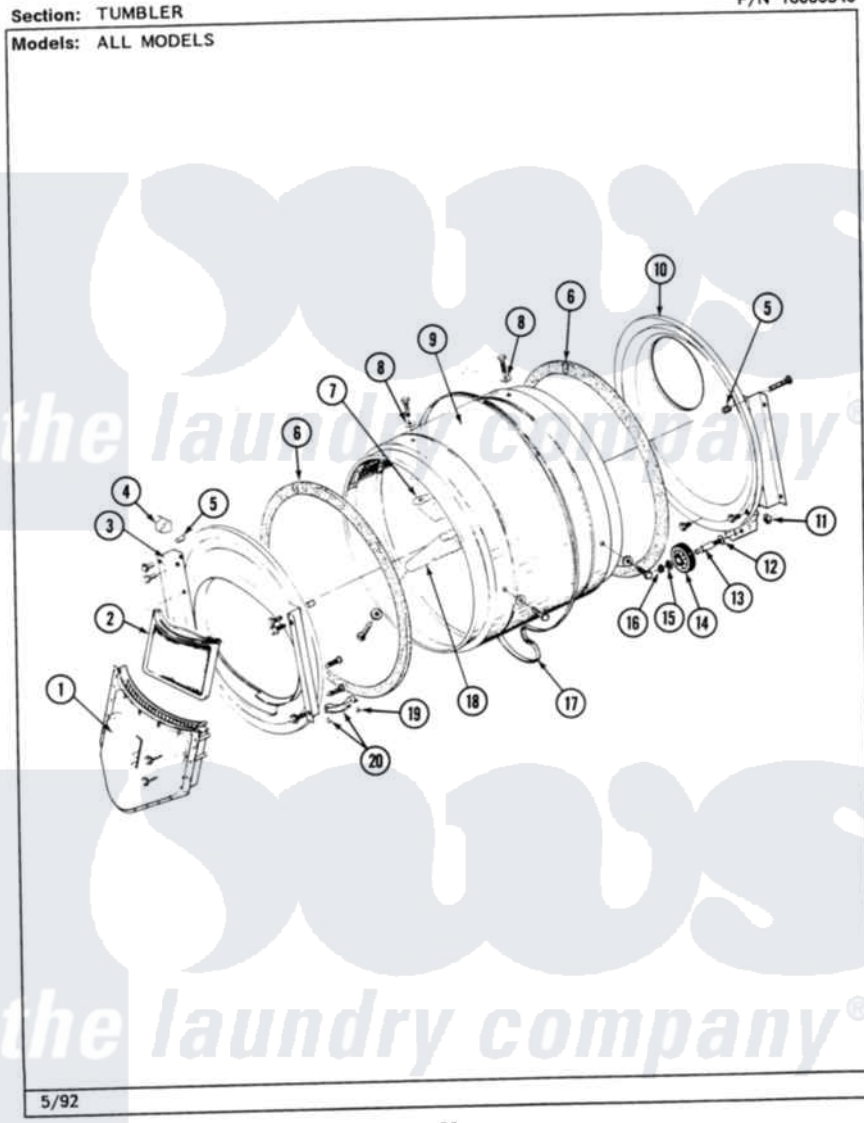

Maytag MDE26CTADL 07 - TUMBLER

P/N 16000340

26

Maytag Residential Maytag MDE26CTADL Dryer Parts Parts Diagram 07 - TUMBLER
Click on the part number to view part

Item	Original Part Number	Replaced By	Status	Part Description
001	Y307112	33001016		Outlet Duct Assembly
"	Y314110	33002917		Screw, No.10-16
002	307108	33002970		Lint Filte
003	307109	33001179		Front, Tumbler
"	Y313561			Screw---NA
"	NLA		Not Available	SCREW
"	Y310632	1163839		Screw
004	Y310376			Clip, Door Switch Harness
005	NLA		Not Available	COVER, THREAD
006	314820			Seal, Tumbler
007	314803	33001012		Baffle
"	Y310759			Screw, Tumbler Baffles
008	314158			Washer, Baffle To Tumbler
009	306663		Not Available	TUMBLER W/BAFFLES
"	314802		Not Available	TUMBLER W/OUT BAFFLES
010	211294	90767		Screw, 8A X 3/8 HeX Washer Head Tapping

"	Y307114	33001178	Back, Tumbler
"	Y308544	33001178	Back, Tumbler
011	312538	33001443	Nut, Hex
012	Y313347	312535	Washer, Vault Mounting Brk.
013	Y312948	6-3129480	Shaft- Tumbler
014	Y303373	12001541	Drum Roller/Washer Assembly--W
015	312535		Washer, Vault Mounting Brk.
016	410233	9703438	Ring-Retrn
017	Y312959		Poly "V" Belt For Tumbler
018	314804	33001004	Baffle, Tall
"	Y310759		Screw, Tumbler Baffles
019	210720		Rivet, Bearing To Tumbler Fmt
020	306508		Tumbler Bearing Kit ---W