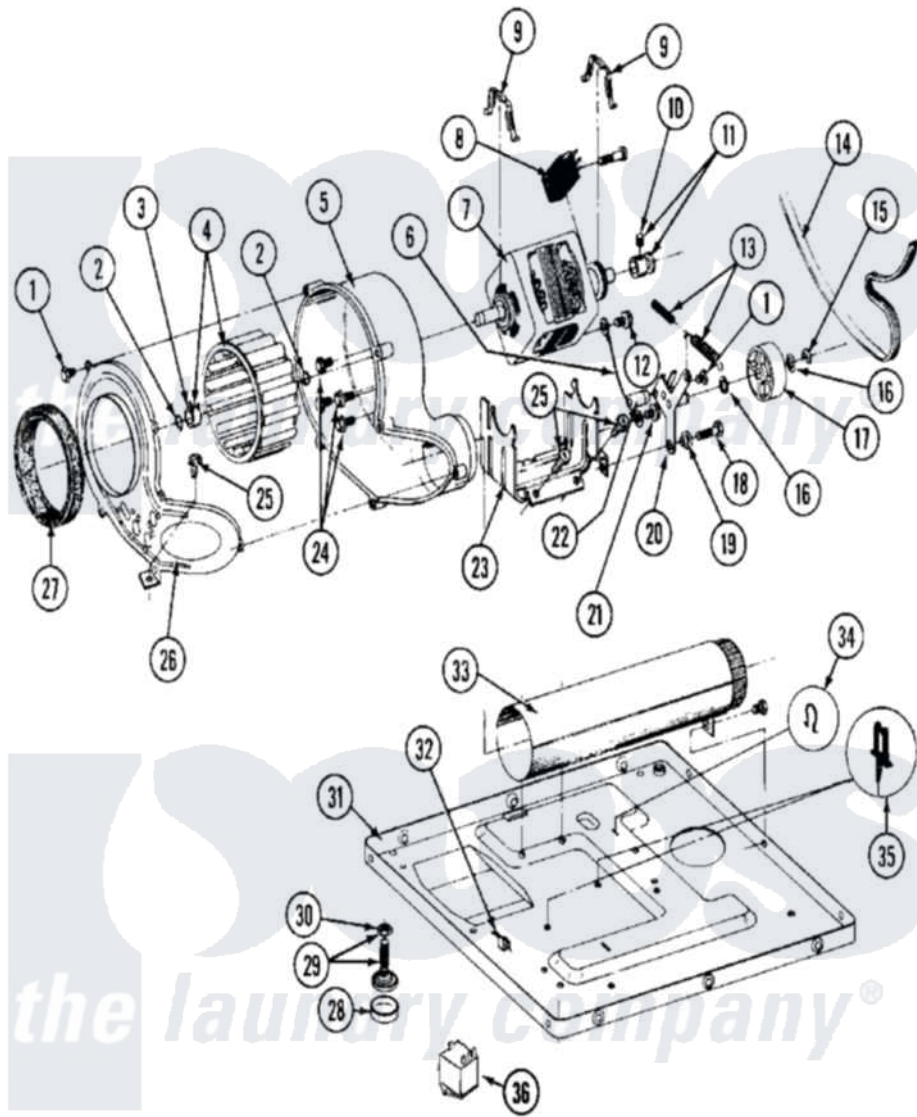

Maytag MDE26CTADL 09 - MOTOR DRIVE, BLOWER & BASE FRAME

Maytag Residential Maytag MDE26CTADL Dryer Parts Parts Diagram 09 - MOTOR DRIVE, BLOWER & BASE FRAME
 Click on the part number to view part

Item	Original Part Number	Replaced By	Status	Part Description
001	Y312961	W10116751		Screw
002	410233	9703438		Ring-Retrn
003	312967			Clamp, Blower Housing
004	Y303836			Blower Wheel Assembly And Clamp
005	Y312893			Housing, Blower
006	901220			Ground Wire
007	Y303358	W10410999		Motor-Drive
008	306207		Not Available	(PROD. No.303358-8 & No.303358-9)
"	NLA		Not Available	SWITCH, MOTOR START-PROD.
"	Y303877		Not Available	SWITCH, MOTOR EXTERNAL START No.303358-2, No.303358-4, 303358-7
"	Y303879			Switch, Motor External Start
009	Y015825			Clip, Motor To Motor Support
010	Y053241			Set Screw, Motor Pulley

011	Y305185	6-3051850	Pulley- MO
012	910343	488234	Screw 8-32 X 1/4
013	Y303945		IDLER SPRING ASSY. W/PLUG
014	Y312959		Poly "V" Belt For Tumbler
015	312958	354987	Ring, Retaining
016	Y312527		Washer, Idler Shaft
017	Y303705	6-3037050	Pulley- ID
018	Y014874		Screw, Idler Arm And Sleeve
019	Y312894	315772	Sleeve, Idler Arm
020	Y303363	6-3033630	Idler Arm
021	211294	90767	Screw, 8A X 3/8 HeX Washer Head Tapping
022	Y313582	W10116756	Spacer
023	NLA		Not Available SUPPORT, MOTOR
024	Y310632	1163839	Screw
025	Y313561		Screw---NA
026	314778		Not Available COVER, BLOWER HOUSING
027	Y312901		Seal, Housing Cover
028	210684		Foot, Adjustable Leg
029	Y302699	22003428	Leg, Adjustable
030	210385		Lock Nut For Adjustable Leg
031	Y303361		Not Available BASE ASSY. (UPPER & LOWER)
032	Y310376		Clip, Door Switch Harness
033	Y303442		EXHAUST DUCT ASSEMBLY
034	410490		Spring, Retainer Wire Harness
035	Y313262	W10116752	Retainer-
036	306199		Relay, Heater