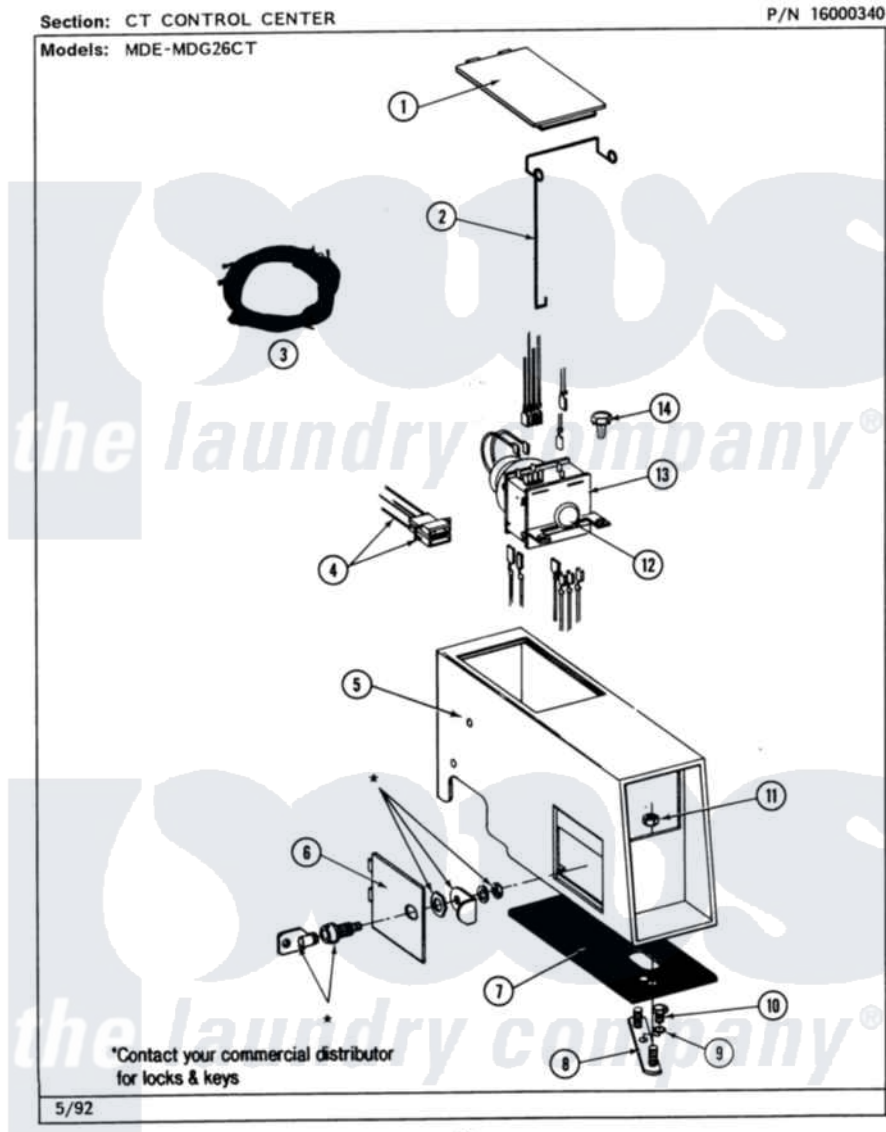

# Maytag MDE26CTADW 04 - CT CONTROL CENTER

Maytag [Residential Maytag MDE26CTADW Dryer Parts](#) Parts Diagram 04 - CT CONTROL CENTER  
Click on the part number to view part

Item	Original Part Number	Replaced By	Status	Part Description
001	NLA		Not Available	ACCESS DOOR (WHT)
002	<a href="#">214878</a>			Latch For Access Door
003	NLA		Not Available	WIRE HARNESS---NA
004	NLA		Not Available	HARNESS, TICKET CONTROL
005	NLA		Not Available	OUTER CASE (WHT)
006	NLA		Not Available	ACCESS DOOR (WHT)
007	<a href="#">214660</a>			Gasket, Control Center
008	NLA		Not Available	MTG. STRAP---NA
009	<a href="#">910309</a>			Washer, Mounting Strap
010	211294	<a href="#">90767</a>		Screw, 8A X 3/8 HeX Washer Head Tapping
011	Y052740	<a href="#">62739</a>		Nut, Lock
012	<a href="#">213089</a>			Knob For Timer
"	<a href="#">Y312300</a>			Groov-Pin
013	305867		Not Available	(45 MINS. FOR 303799 & 307142)

"	305868	Not Available	No.303799 & 307141 (37 1/2 MINS)
"	<a href="#">307142</a>		Timer With Knob And Pin
"	NLA	Not Available	TIMER MOTOR
014	212276	<a href="#">W10116760</a>	Screw