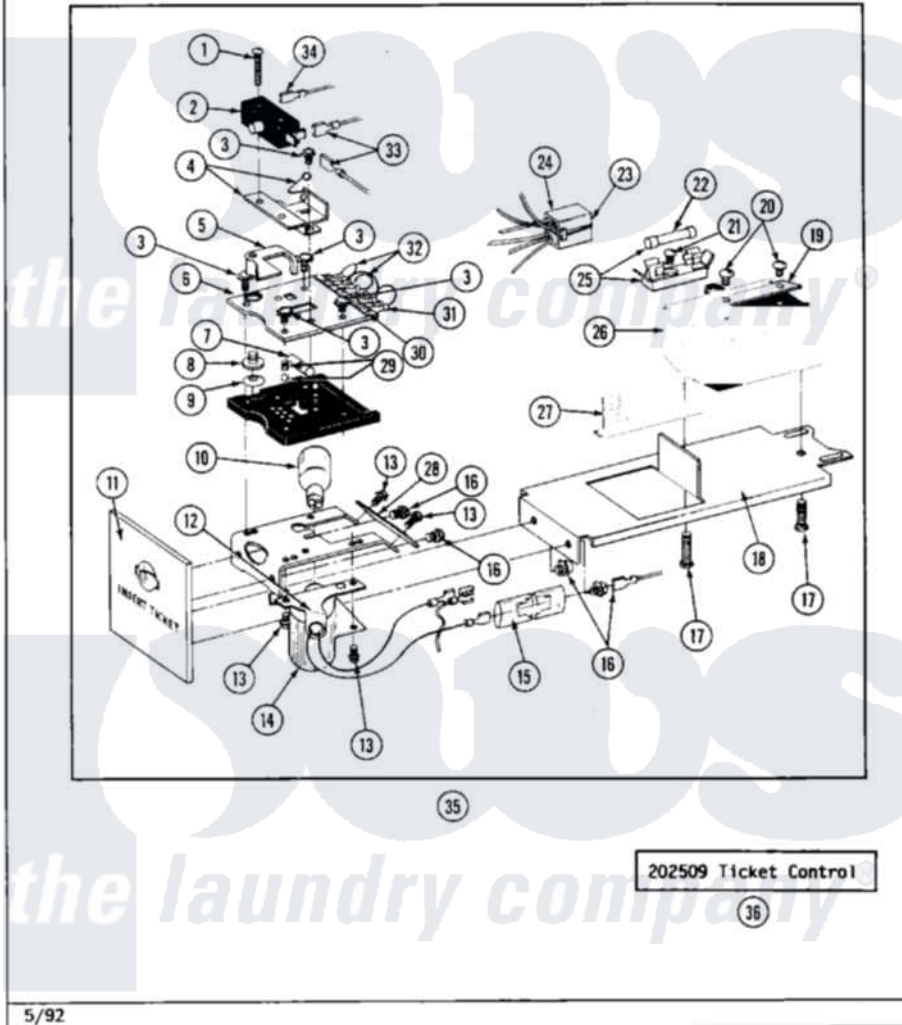

Maytag MDE26CTADW 05 - CT CONTROL CENTER COMPONENTS

Section: CT CONTROL CENTER COMPONENTS

P/N 16000340

Models: MDE-MDG26CT

22

Maytag [Residential Maytag MDE26CTADW Dryer Parts](#) Parts Diagram 05 - CT CONTROL CENTER COMPONENTS

[Click on the part number to view part](#)

Item	Original Part Number	Replaced By	Status	Part Description
001	NLA		Not Available	SCREW
002	204882		Not Available	SWITCH FOR TICKET CONTROL
003	NLA		Not Available	SEMS SCREW (No.4-40 X 1/2 INC)
004	204881			Cam Plate Assembly
005	214218			Lever, Switch
006	212452			Board, Circuit
007	214275			Roller For Cam
008	214220			Adjustment Thumb Wheel
009	NLA		Not Available	SPRING WASHER
010	202479	A3167501		Lamp Oven, Int.
011	NLA		Not Available	FRONT PLATE, TICKET CONTROL
012	NLA		Not Available	LAMP SOCKET W/BRACKET
013	NLA		Not Available	SCREW, SHIELD TO CONTROL
014	212533			SHIELD FOR HEAT LAMP

015	Y201110		Not Available	CONNECTOR, WIRE (INDIC. LIGHT)
016	212519	488234		Screw 8-32 X 1/4
017	211294	90767		Screw, 8A X 3/8 HeX Washer Head Tapping
018	NLA		Not Available	BRACKET, TICKET ASSEMBLY
019	311612		Not Available	COVER, CIRCUIT BOARD TERMINALS
020	311613	Y311711		Screw, Fuse Block
021	NLA		Not Available	SCREW (No.6 X 1/4 INCH)
022	202713	22001555		Fuse
023	213074			Pin Receptacle For Plug
"	NLA		Not Available	PIN, PLUG
024	NLA		Not Available	HARNESS, TICKET CONTROL
025	NLA		Not Available	FUSE BLOCK W/FUSE
026	202477	22003292		Control As
027	NLA		Not Available	SHIELD
028	NLA		Not Available	TICKET DEFLECTOR
029	203140			Contact Ball Kit
030	NLA		Not Available	OVERLAY, CIRCUIT BOARD
031	Y311550		Not Available	SPADE (MINIATURE)
032	NLA		Not Available	JUMPER WIRE (BLACK)
033	NLA		Not Available	SPADE CONNECTOR
034	211737	248562		Terminal
035	NLA		Not Available	TICKET RECEIVER ASSEMBLY
036	202509			Ticket Control Assembly