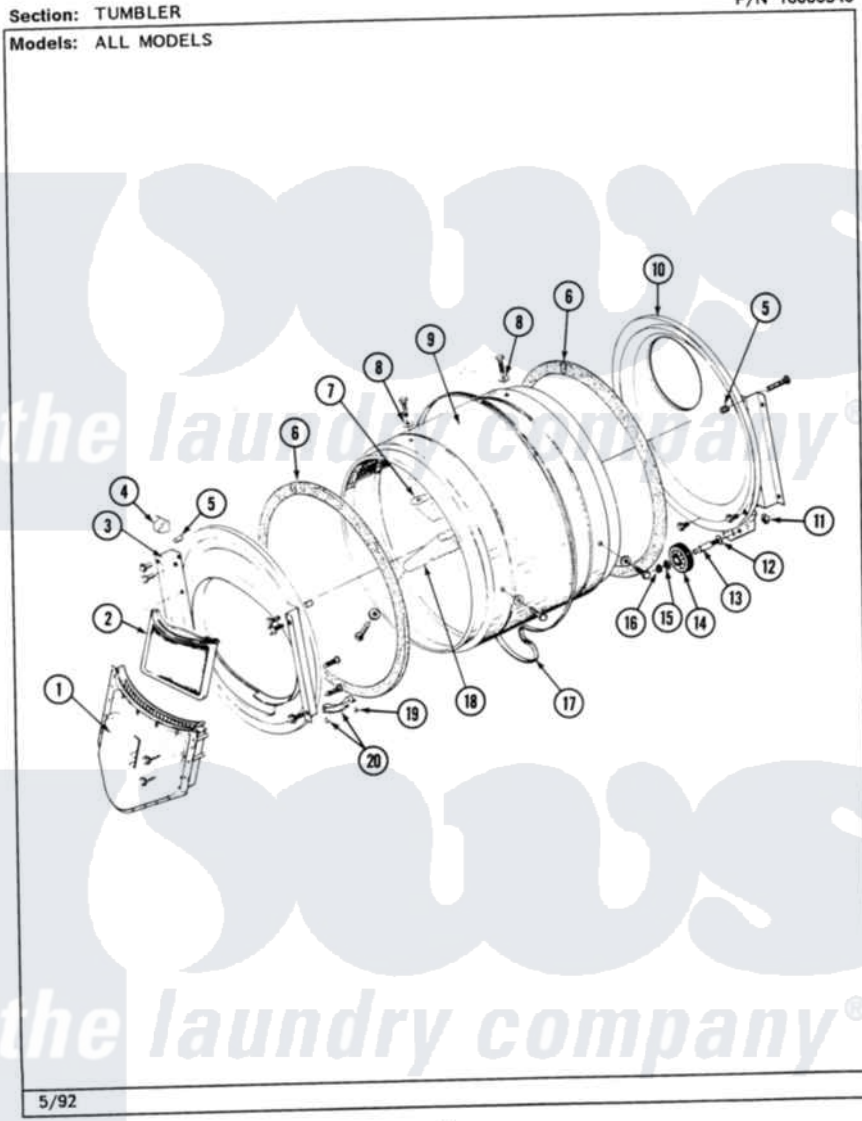

# Maytag MDE26CTADW 07 - TUMBLER

P/N 16000340

26

Maytag Residential Maytag MDE26CTADW Dryer Parts Parts Diagram 07 - TUMBLER  
Click on the part number to view part

Item	Original Part Number	Replaced By	Status	Part Description
001	Y307112	<a href="#">33001016</a>		Outlet Duct Assembly
"	Y314110	<a href="#">33002917</a>		Screw, No.10-16
002	307108	<a href="#">33002970</a>		Lint Filte
003	307109	<a href="#">33001179</a>		Front, Tumbler
"	<a href="#">Y313561</a>			Screw---NA
"	NLA		Not Available	SCREW
"	Y310632	<a href="#">1163839</a>		Screw
004	<a href="#">Y310376</a>			Clip, Door Switch Harness
005	NLA		Not Available	COVER, THREAD
006	<a href="#">314820</a>			Seal, Tumbler
007	314803	<a href="#">33001012</a>		Baffle
"	<a href="#">Y310759</a>			Screw, Tumbler Baffles
008	<a href="#">314158</a>			Washer, Baffle To Tumbler
009	306663		Not Available	TUMBLER W/BAFFLES
"	314802		Not Available	TUMBLER W/OUT BAFFLES
010	211294	<a href="#">90767</a>		Screw, 8A X 3/8 HeX Washer Head Tapping

"	Y307114	<a href="#">33001178</a>	Back, Tumbler
"	Y308544	<a href="#">33001178</a>	Back, Tumbler
011	312538	<a href="#">33001443</a>	Nut, Hex
012	Y313347	<a href="#">312535</a>	Washer, Vault Mounting Brk.
013	Y312948	<a href="#">6-3129480</a>	Shaft- Tumbler
014	Y303373	<a href="#">12001541</a>	Drum Roller/Washer Assembly--W
015	<a href="#">312535</a>		Washer, Vault Mounting Brk.
016	410233	<a href="#">9703438</a>	Ring-Retrn
017	<a href="#">Y312959</a>		Poly "V" Belt For Tumbler
018	314804	<a href="#">33001004</a>	Baffle, Tall
"	<a href="#">Y310759</a>		Screw, Tumbler Baffles
019	<a href="#">210720</a>		Rivet, Bearing To Tumbler Fmt
020	<a href="#">306508</a>		Tumbler Bearing Kit ---W