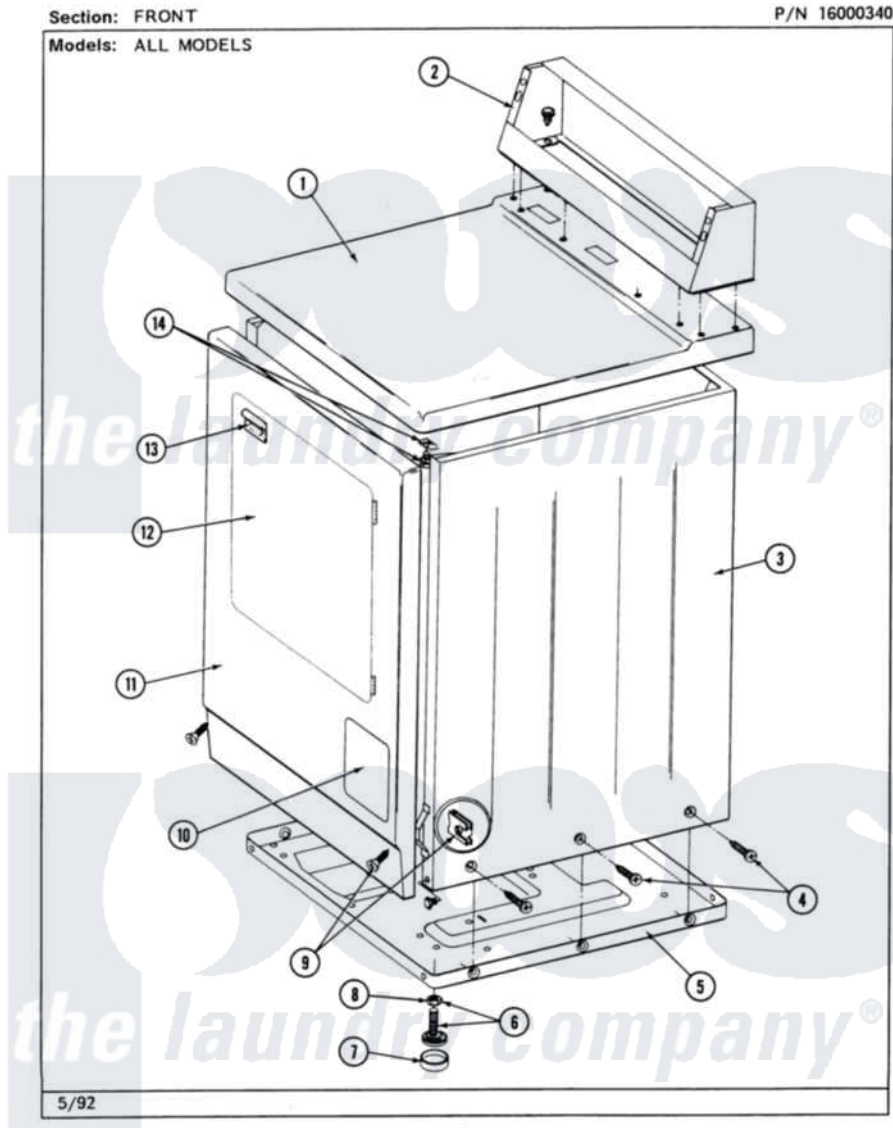

Maytag MDE26CTAEG 01 - FRONT

2

Maytag [Residential Maytag MDE26CTAEG Dryer Parts](#) Parts Diagram 01 - FRONT
Click on the part number to view part

Item	Original Part Number	Replaced By	Status	Part Description
001	307104			Top Cover Assembly
"	NLA		Not Available	(ALM)
002	212276	W10116760		Screw
"	NLA		Not Available	CONTROL COVER (WHT)
003	NLA		Not Available	CABINET (WHT)
"	Y310632	1163839		Screw
004	213007			Xfor Cabinet See Cabinet, Back
005	Y303361		Not Available	BASE ASSY. (UPPER & LOWER)
006	Y305086			Adjustable Leg And Nut
007	Y314137			Foot, Rubber
008	Y052740	62739		Nut, Lock
009	204439			Screw And Fstner Assembly
010	302542		Not Available	PART NOT USED. (DG ONLY)
"	302542L		Not Available	PART NOT USED. (DG ONLY)
"	302542M		Not Available	ACCESS DOOR-HARVEST

		Not Available	WHEAT
"	NLA	Not Available	ACCESS DOOR (WHT)
011	NLA	Not Available	FRONT PANEL ASSY. (WHT)
012	308061	Not Available	DOOR ASSY. COMPLETE (WHT)
"	NLA	Not Available	(ALM)
013	314946		Handle White
"	314972		Handle Door ALM
"	NLA	Not Available	(H. WHEAT)
014	204445		Screw And Fastener Assembly